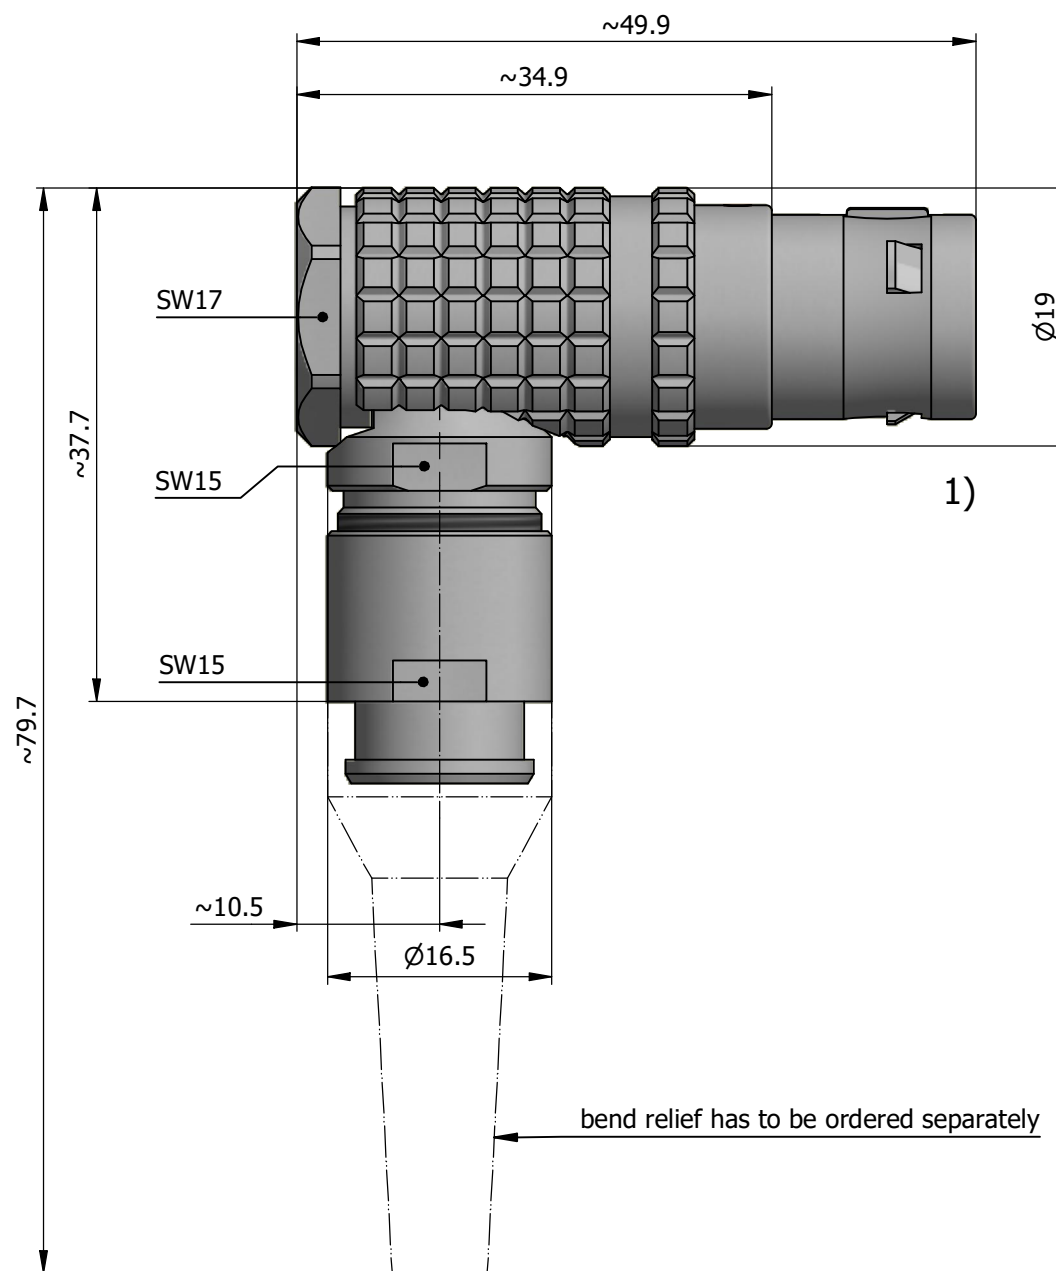

All dimensions are in millimeters (mm)

Alignment Key  
Front View

Insert Configuration  
Rear View

**Note:**

1) This picture is generic and for illustrative purposes only, and may show different keying, materials, colour, finish, and contact configuration. Minor shape or feature variations to actual item may be present.

All additional information are documented on the datasheet (See below link or QR Code)  
[www.lemo.com/pdf/FHG.3B.306.CLAD92Z.pdf](http://www.lemo.com/pdf/FHG.3B.306.CLAD92Z.pdf)

Model	Alignment Key	Series	Insert Config.	Housing	Insulator	Contact	Collet Type	Cable Ø	Variant
FHG	.3B	.306	.CLAD92Z						

CD

Drawn	16.12.2024	MARI / MARI
Checked	16.12.2024	OBAR
Modified	00	16.12.2024 / MARI
DO NOT SCALE DRAWING		

**FHG.3B.306.CLAD92Z**