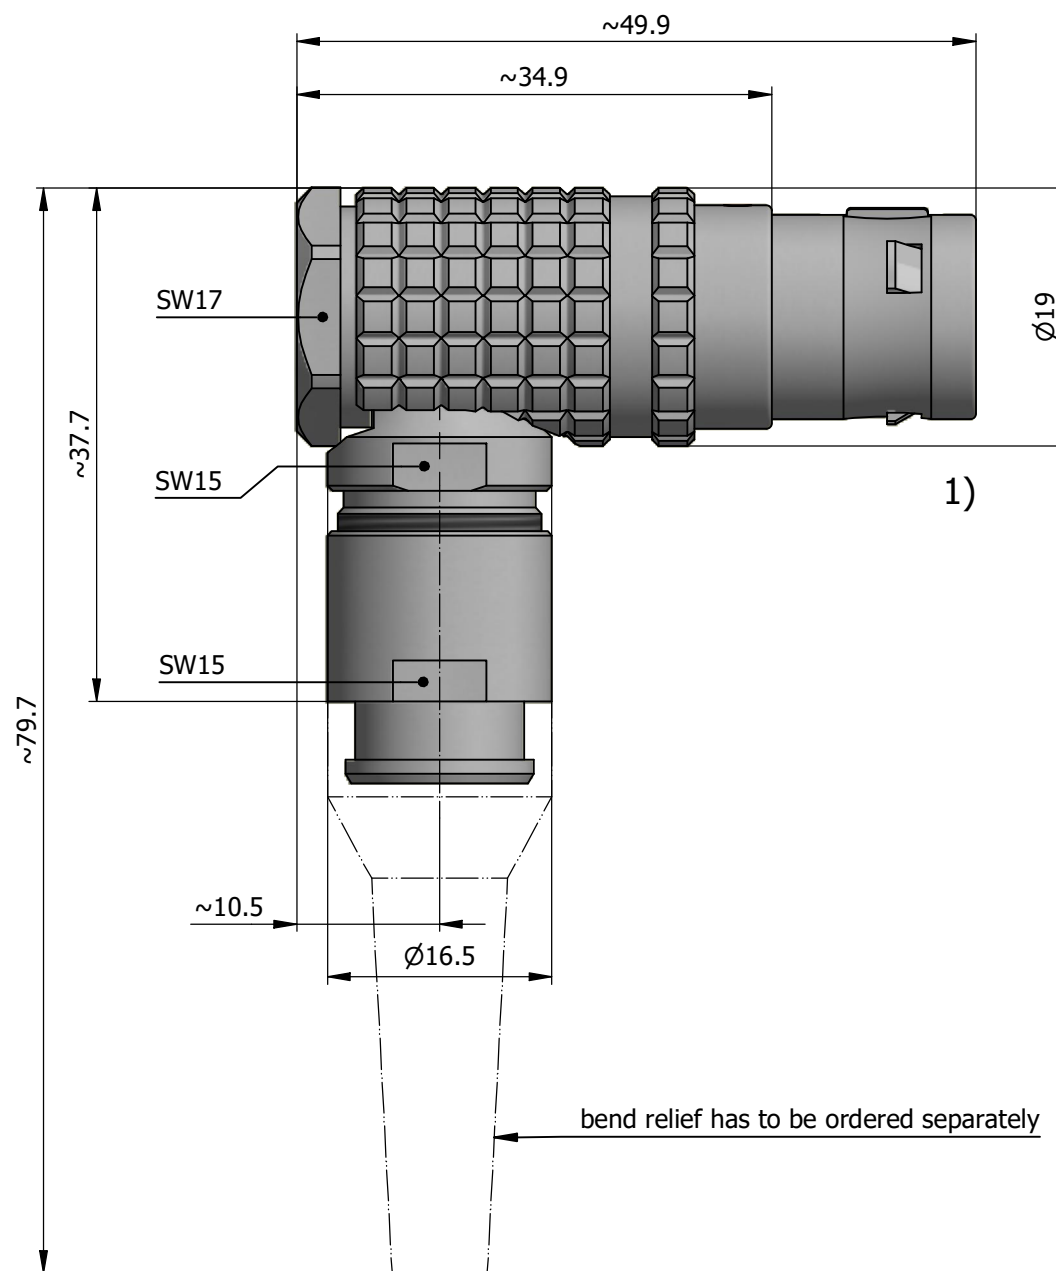

All dimensions are in millimeters (mm)

Alignment Key
Front View

Insert Configuration
Rear View

Note:

1) This picture is generic and for illustrative purposes only, and may show different keying, materials, colour, finish, and contact configuration. Minor shape or feature variations to actual item may be present.

All additional information are documented on the datasheet (See below link or QR Code)
www.lemo.com/pdf/FHG.3B.307.CLAD72Z.pdf

Model	Alignment Key	Series	Insert Config.	Housing	Insulator	Contact	Collet Type	Cable Ø	Variant
FHG	.3B	.307	.CLAD72Z						