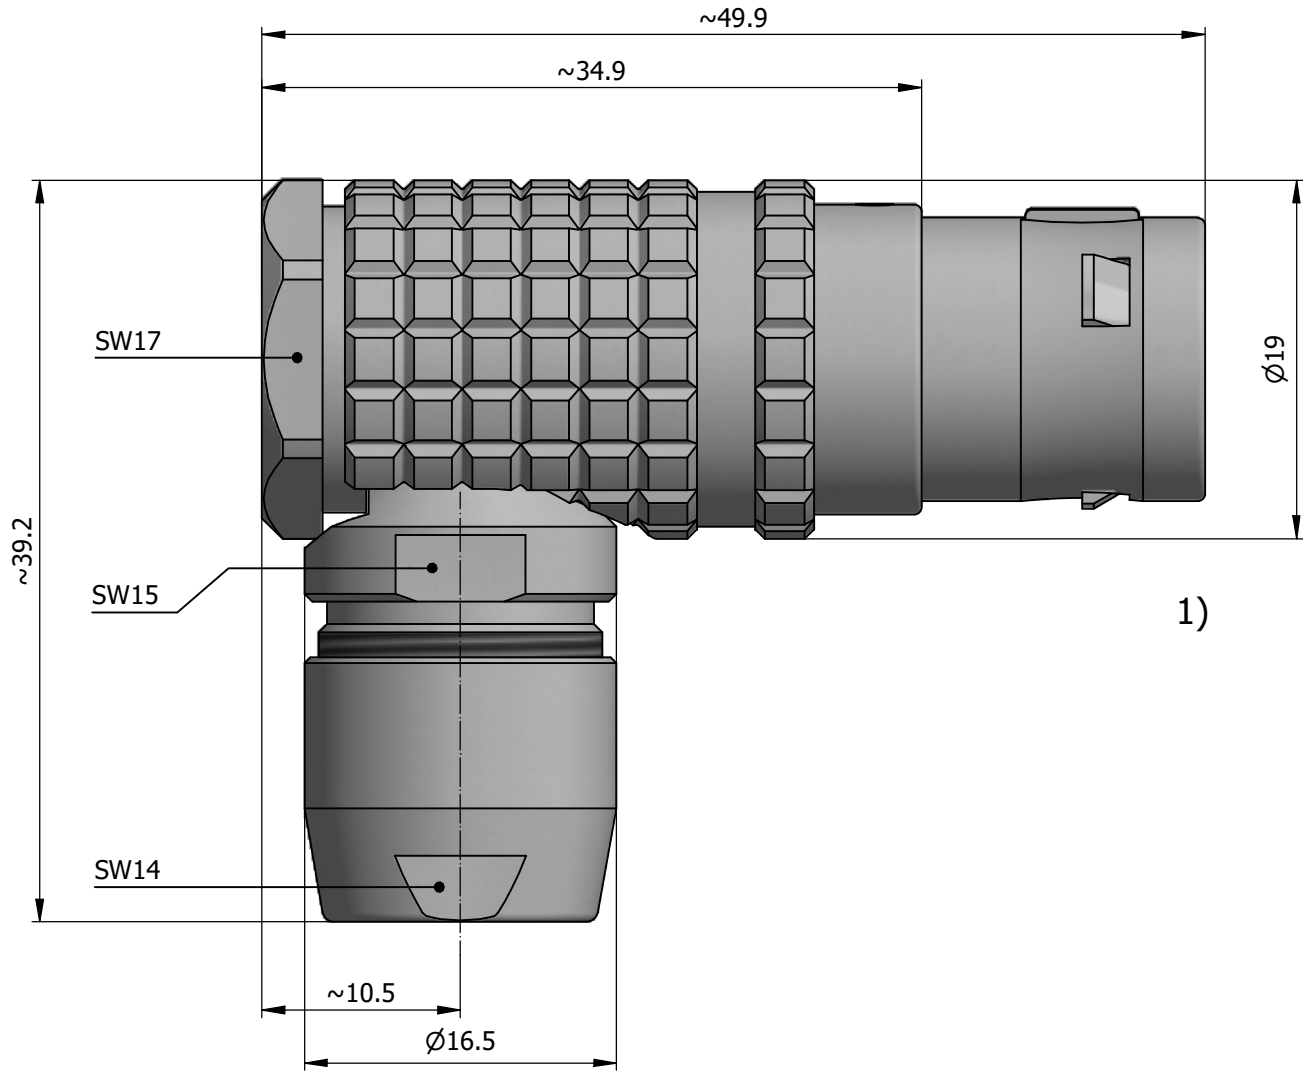

All dimensions are in millimeters (mm)

Alignment Key
Front View

Insert Configuration
Rear View

Note:

1) This picture is generic and for illustrative purposes only, and may show different keying, materials, colour, finish, and contact configuration. Minor shape or feature variations to actual item may be present.

All additional information are documented on the datasheet (See below link or QR Code)
www.lemo.com/pdf/FHG.3B.307.CLAD92.pdf

Model Alignment Key Series Insert Config. Housing Insulator Contact Collet Type Cable \varnothing Variant
FHG.3B.307.CLAD92