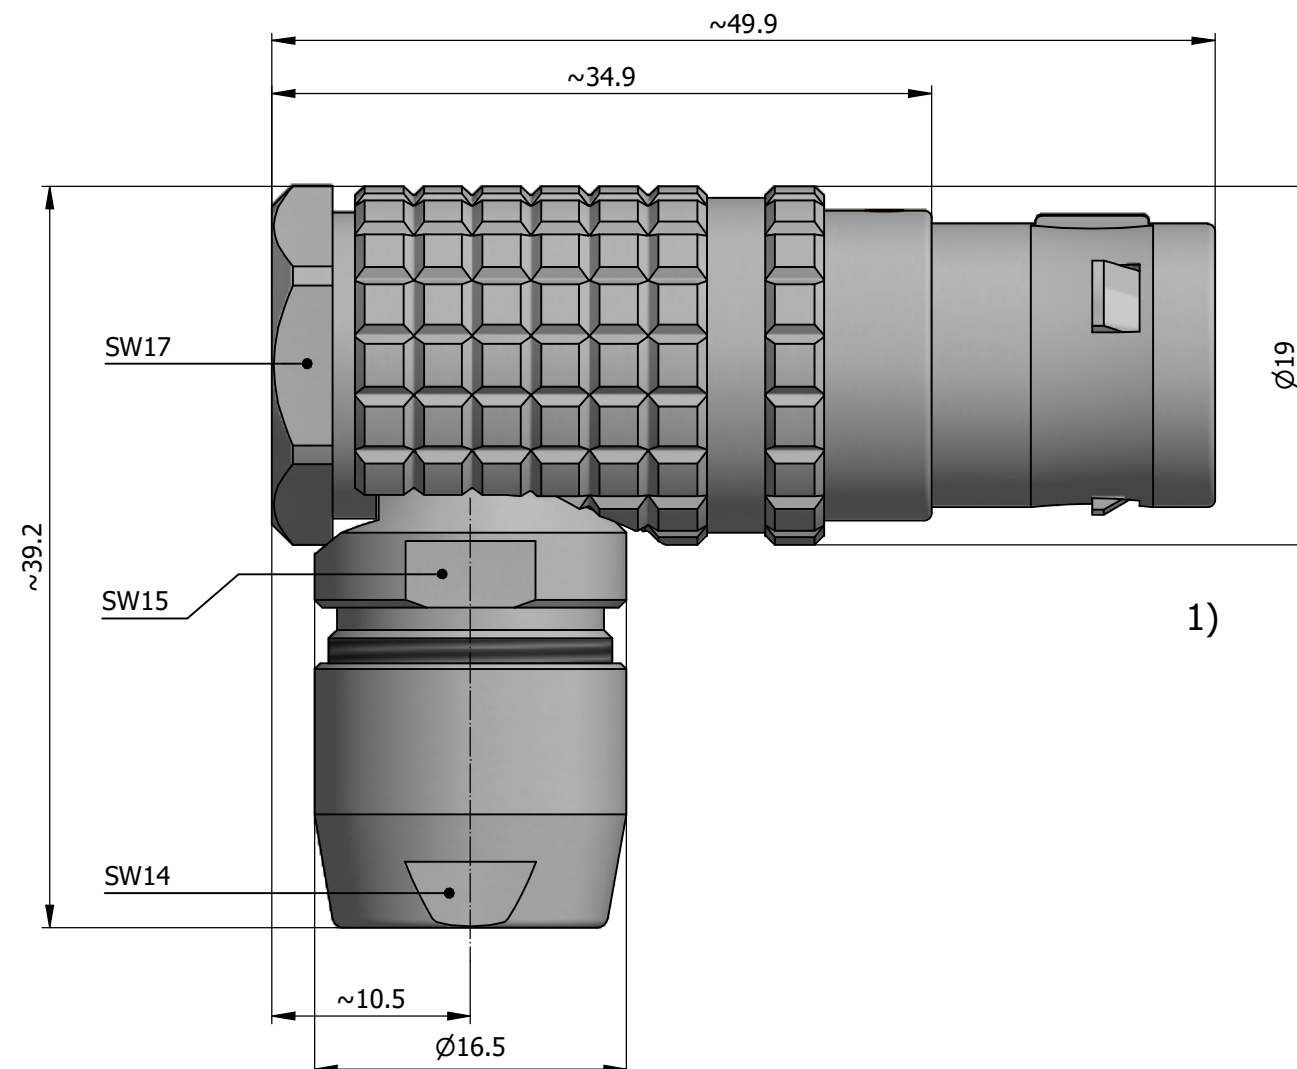

All dimensions are in millimeters (mm)

Alignment Key
Front View

Insert Configuration
Rear View

Note:

1) This picture is generic and for illustrative purposes only, and may show different keying, materials, colour, finish, and contact configuration. Minor shape or feature variations to actual item may be present.

All additional information are documented on the datasheet (See below link or QR Code)
www.lemo.com/pdf/FHG.3B.308.CLAD92.pdf

| | | | | | | | | | |
|-------|---------------|--------|----------------|---------|-----------|---------|-------------|---------|---------|
| Model | Alignment Key | Series | Insert Config. | Housing | Insulator | Contact | Collet Type | Cable Ø | Variant |
| FHG | | 3B | | | | | CLAD | 92 | |