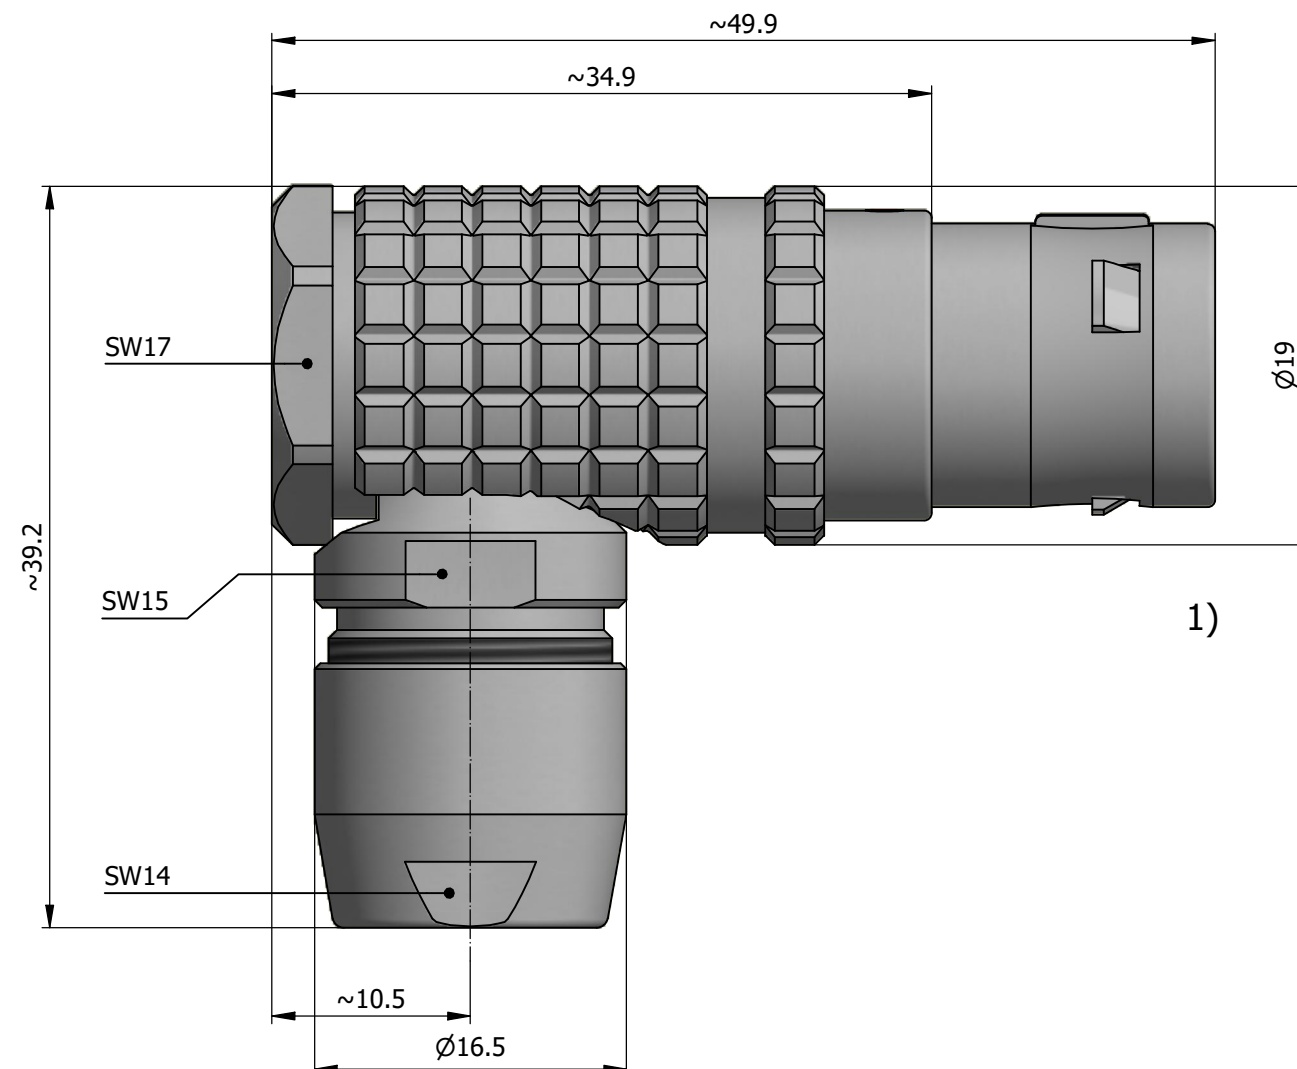

All dimensions are in millimeters (mm)

Alignment Key
Front View

Insert Configuration
Rear View

Note:

1) This picture is generic and for illustrative purposes only, and may show different keying, materials, colour, finish, and contact configuration. Minor shape or feature variations to actual item may be present.

All additional information are documented on the datasheet (See below link or QR Code)
www.lemo.com/pdf/FHG.3B.310.CLAD62.pdf

Model Alignment Key Series Insert Config. Housing Insulator Contact Collet Type Cable \varnothing Variant
FHG.3B.310.CLAD62