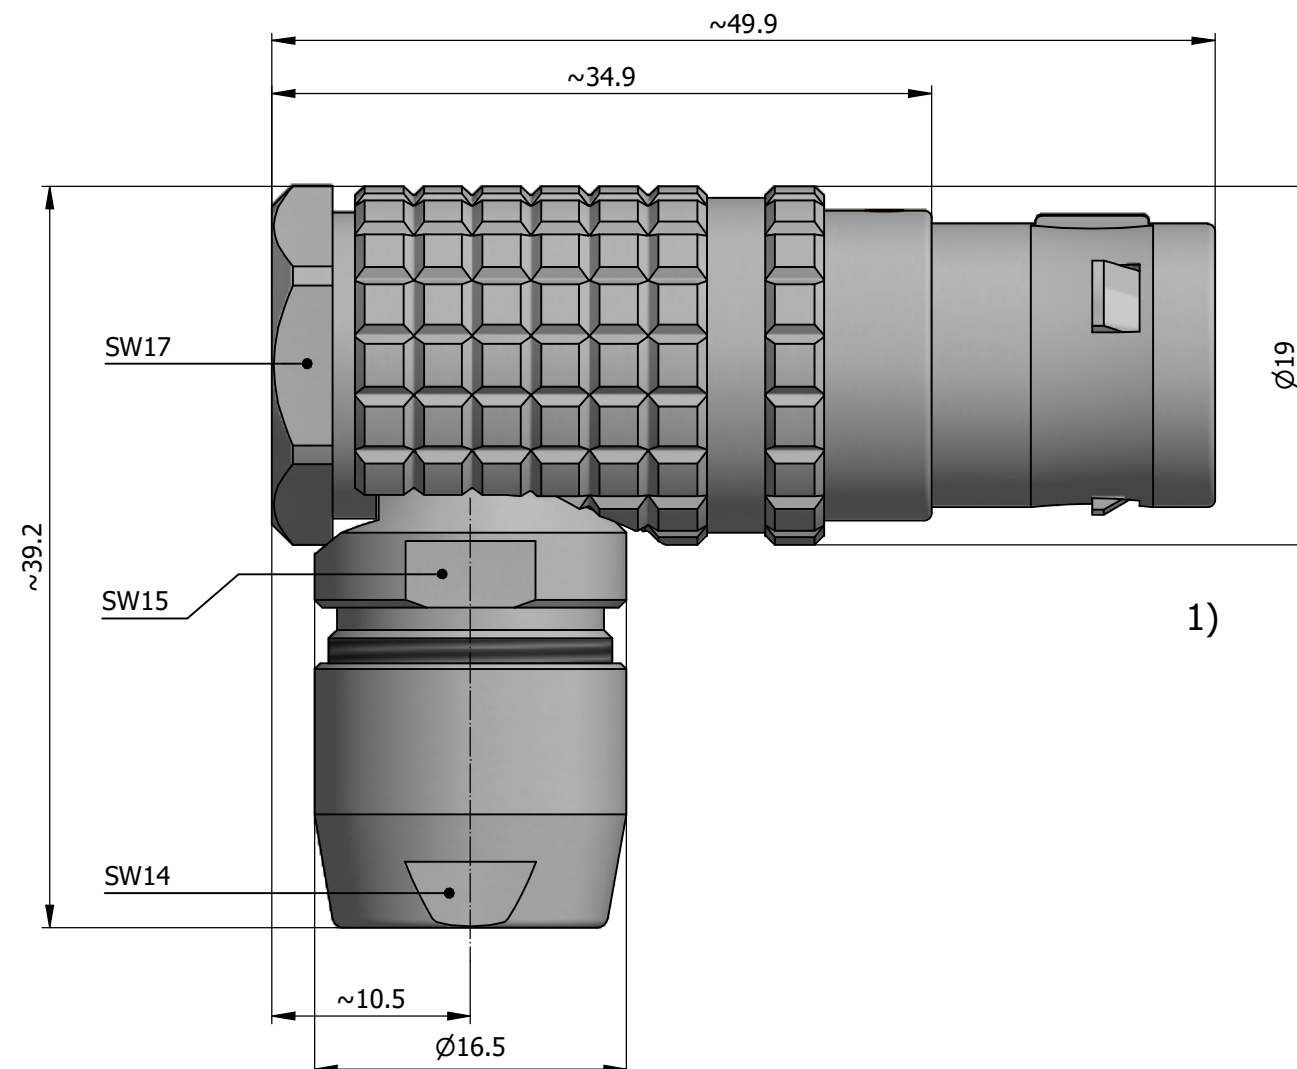

All dimensions are in millimeters (mm)

Alignment Key
Front View

Insert Configuration
Rear View

Note:

1) This picture is generic and for illustrative purposes only, and may show different keying, materials, colour, finish, and contact configuration. Minor shape or feature variations to actual item may be present.

All additional information are documented on the datasheet (See below link or QR Code)
www.lemo.com/pdf/FHG.3B.310.CLAD72.pdf

Model: FHG.3B.310.CLAD72
 Alignment Key: FHG.3B.310.CLAD72
 Series: 3B
 Insert Config.: 310
 Housing: CLAD72
 Insulator: CLAD72
 Contact: CLAD72
 Collet Type: CLAD72
 Cable Ø: CLAD72
 Variant: CLAD72