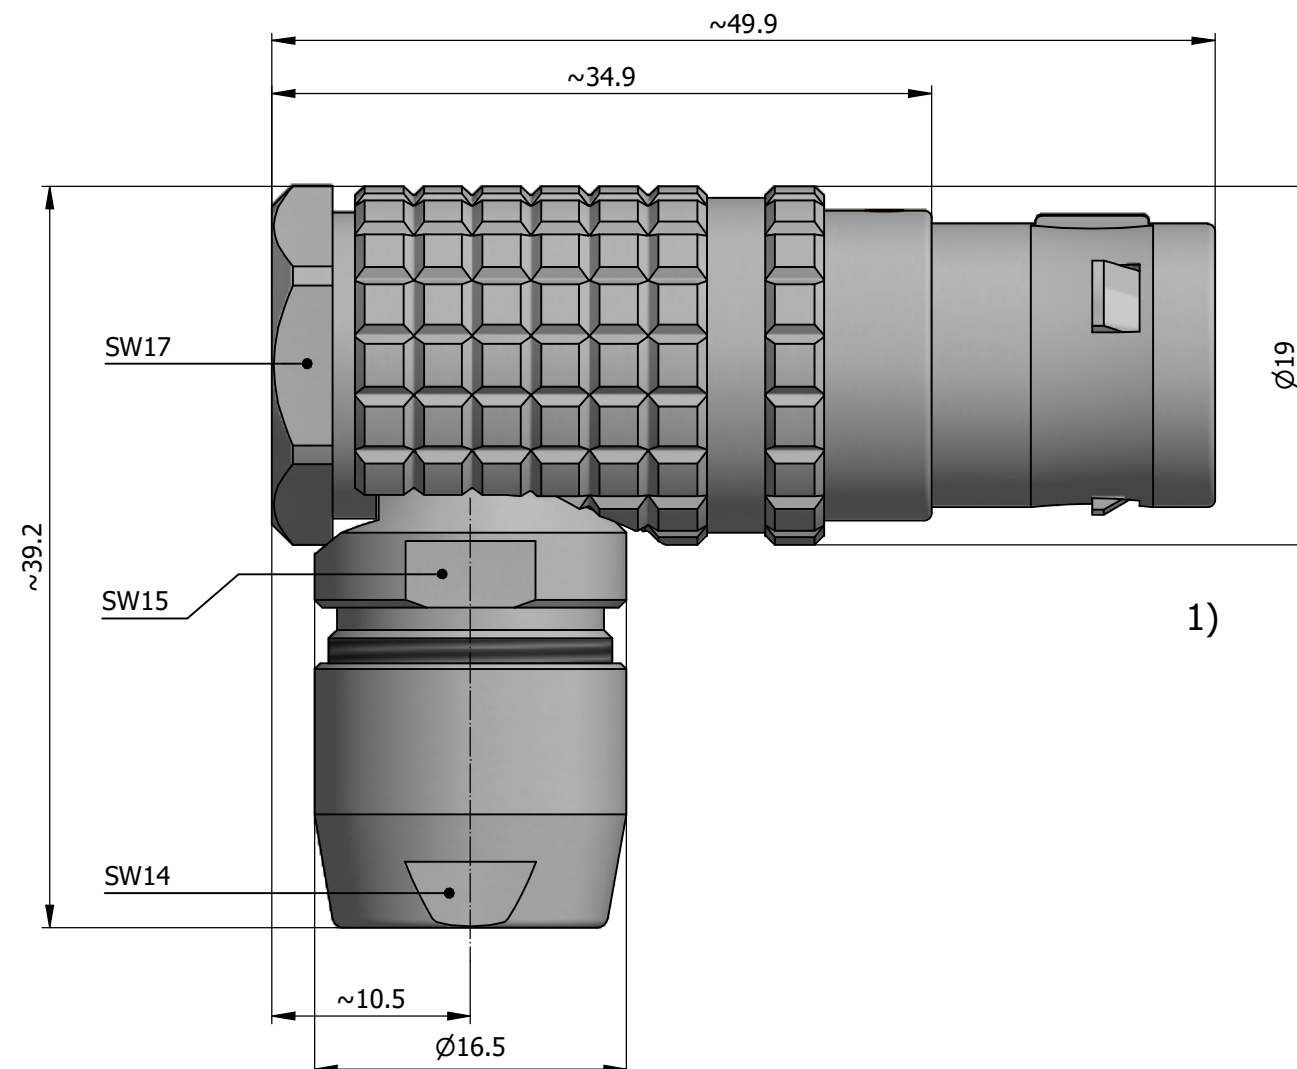

All dimensions are in millimeters (mm)

Alignment Key
Front View

Insert Configuration
Rear View

Note:

1) This picture is generic and for illustrative purposes only, and may show different keying, materials, colour, finish, and contact configuration. Minor shape or feature variations to actual item may be present.

All additional information are documented on the datasheet (See below link or QR Code)
www.lemo.com/pdf/FHG.3B.310.CLAD82.pdf

Model Alignment Key Series Insert Config. Housing Insulator Contact Collet Type Cable \varnothing Variant
FHG.3B.310.CLAD82