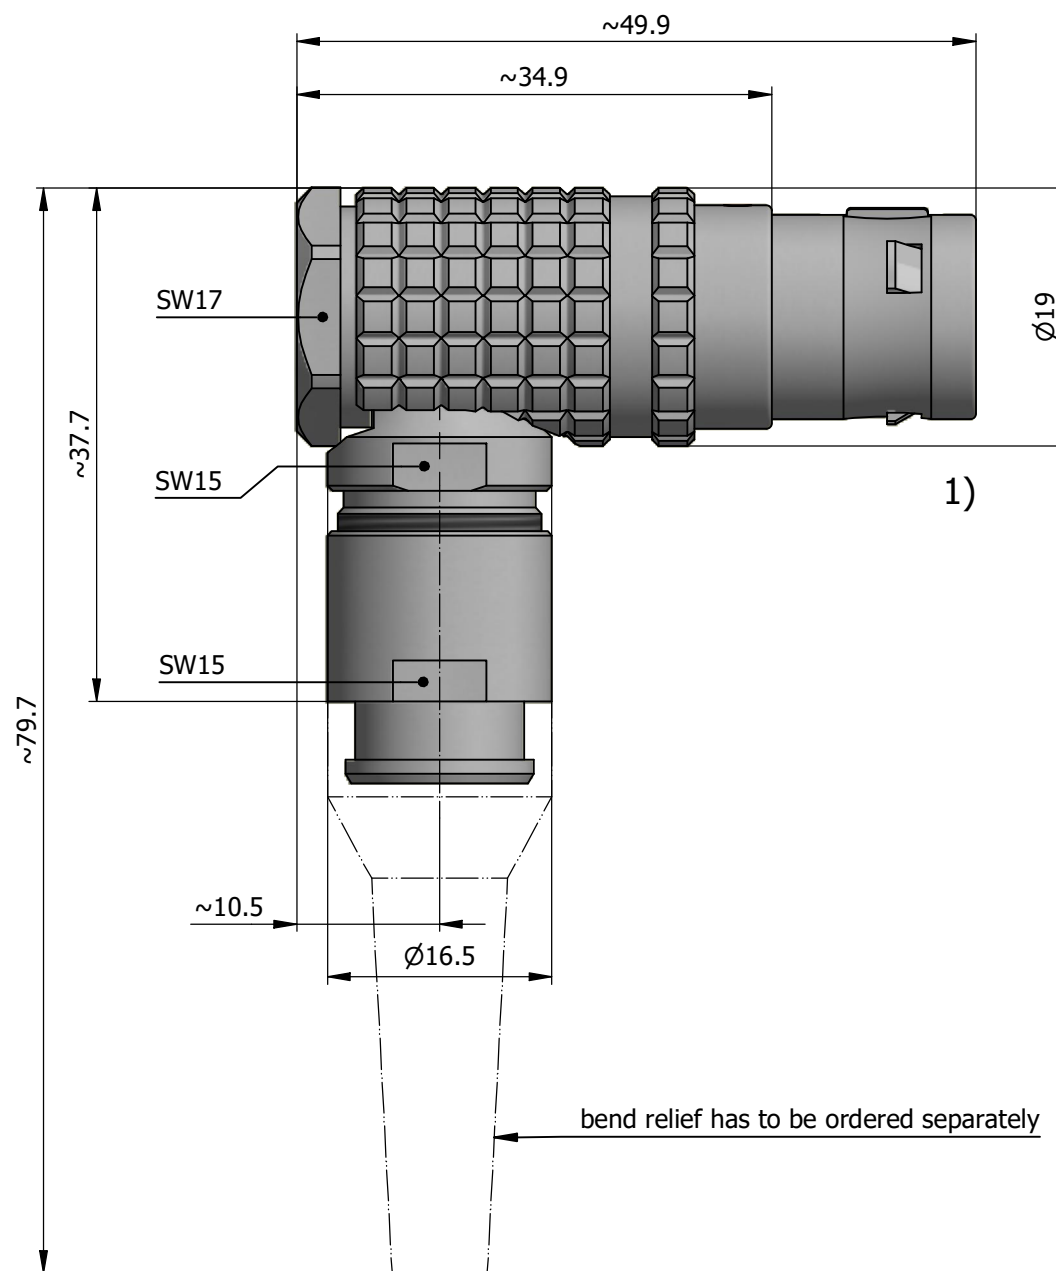

All dimensions are in millimeters (mm)

Alignment Key
Front View

Insert Configuration
Rear View

Note:

1) This picture is generic and for illustrative purposes only, and may show different keying, materials, colour, finish, and contact configuration. Minor shape or feature variations to actual item may be present.

All additional information are documented on the datasheet (See below link or QR Code)
www.lemo.com/pdf/FHG.3B.310.CLAD82Z.pdf

Model	Alignment Key	Series	Insert Config.	Housing	Insulator	Contact	Collet Type	Cable Ø	Variant
FHG	.3B	.310	.CLAD82Z						