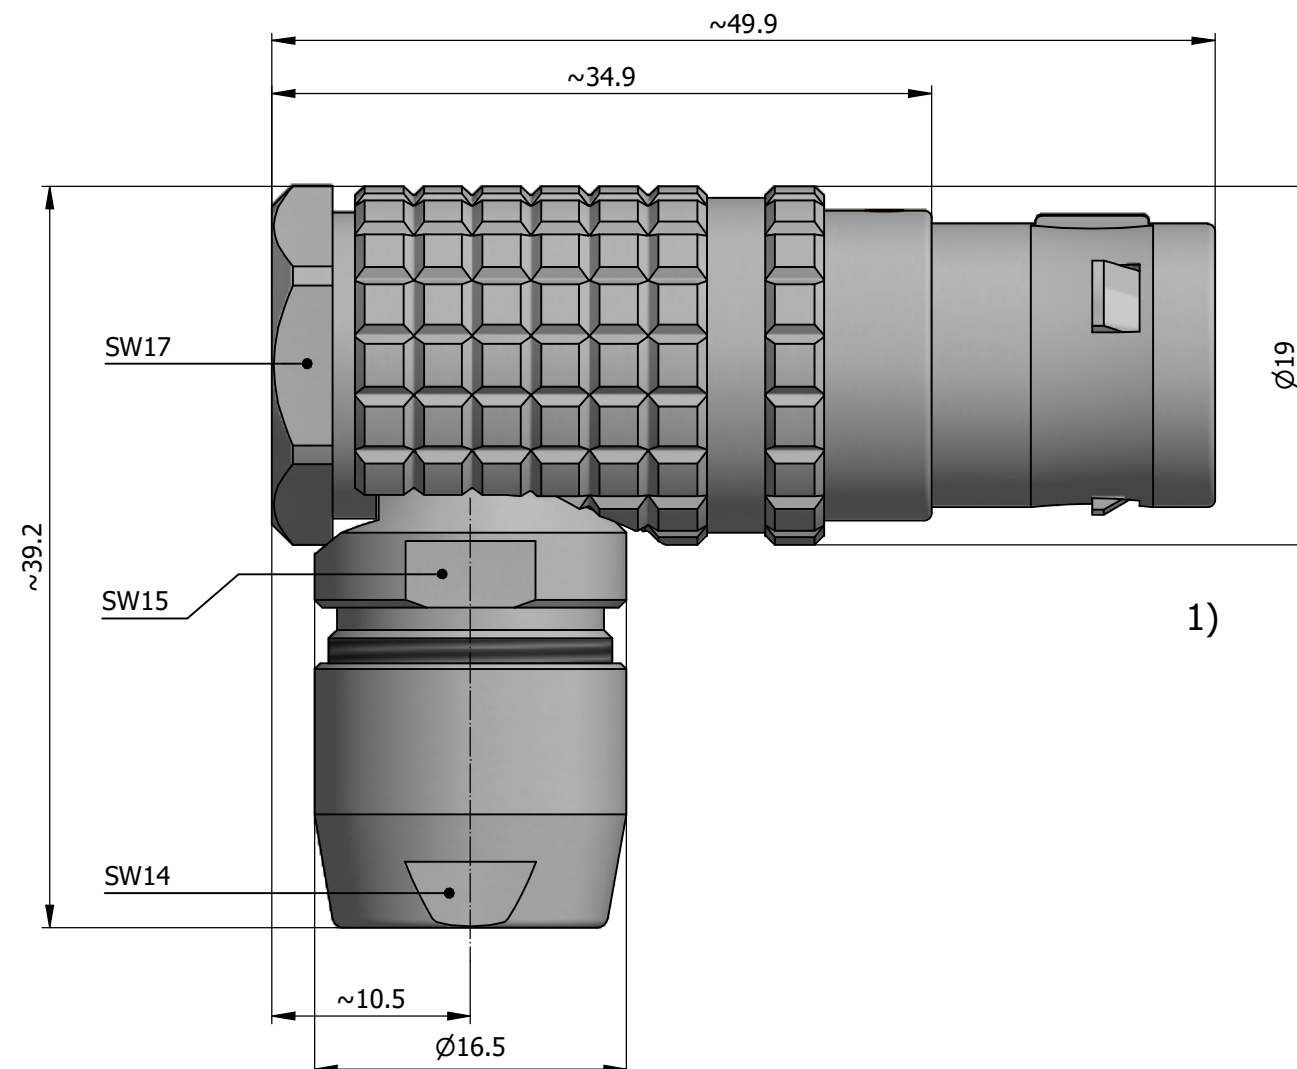

All dimensions are in millimeters (mm)

Alignment Key
Front View

Insert Configuration
Rear View

Note:

1) This picture is generic and for illustrative purposes only, and may show different keying, materials, colour, finish, and contact configuration. Minor shape or feature variations to actual item may be present.

All additional information are documented on the datasheet (See below link or QR Code)
www.lemo.com/pdf/FHG.3B.312.CLAD72.pdf

Model Alignment Key Series Insert Config. Housing Insulator Contact Collet Type Cable \varnothing Variant
FHG.3B.312.CLAD72