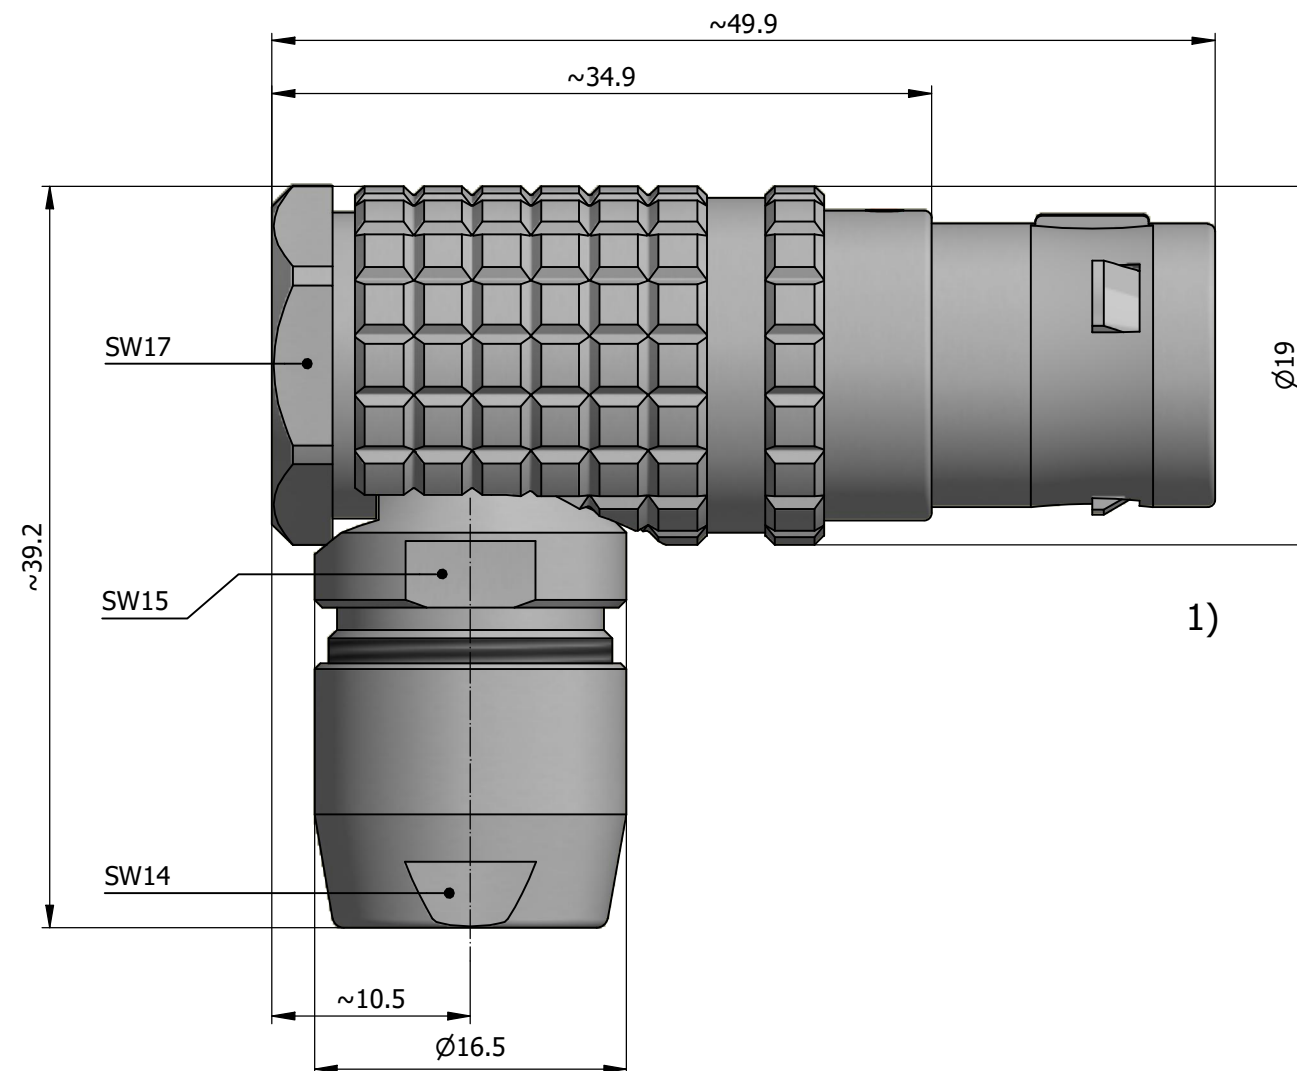

All dimensions are in millimeters (mm)

Alignment Key
Front View

Insert Configuration
Rear View

Note:

1) This picture is generic and for illustrative purposes only, and may show different keying, materials, colour, finish, and contact configuration. Minor shape or feature variations to actual item may be present.

All additional information are documented on the datasheet (See below link or QR Code)
www.lemo.com/pdf/FHG.3B.312.CLAD82.pdf

Model Alignment Key Series Insert Config. Housing Insulator Contact Collet Type Cable \varnothing Variant
FHG.3B.312.CLAD82