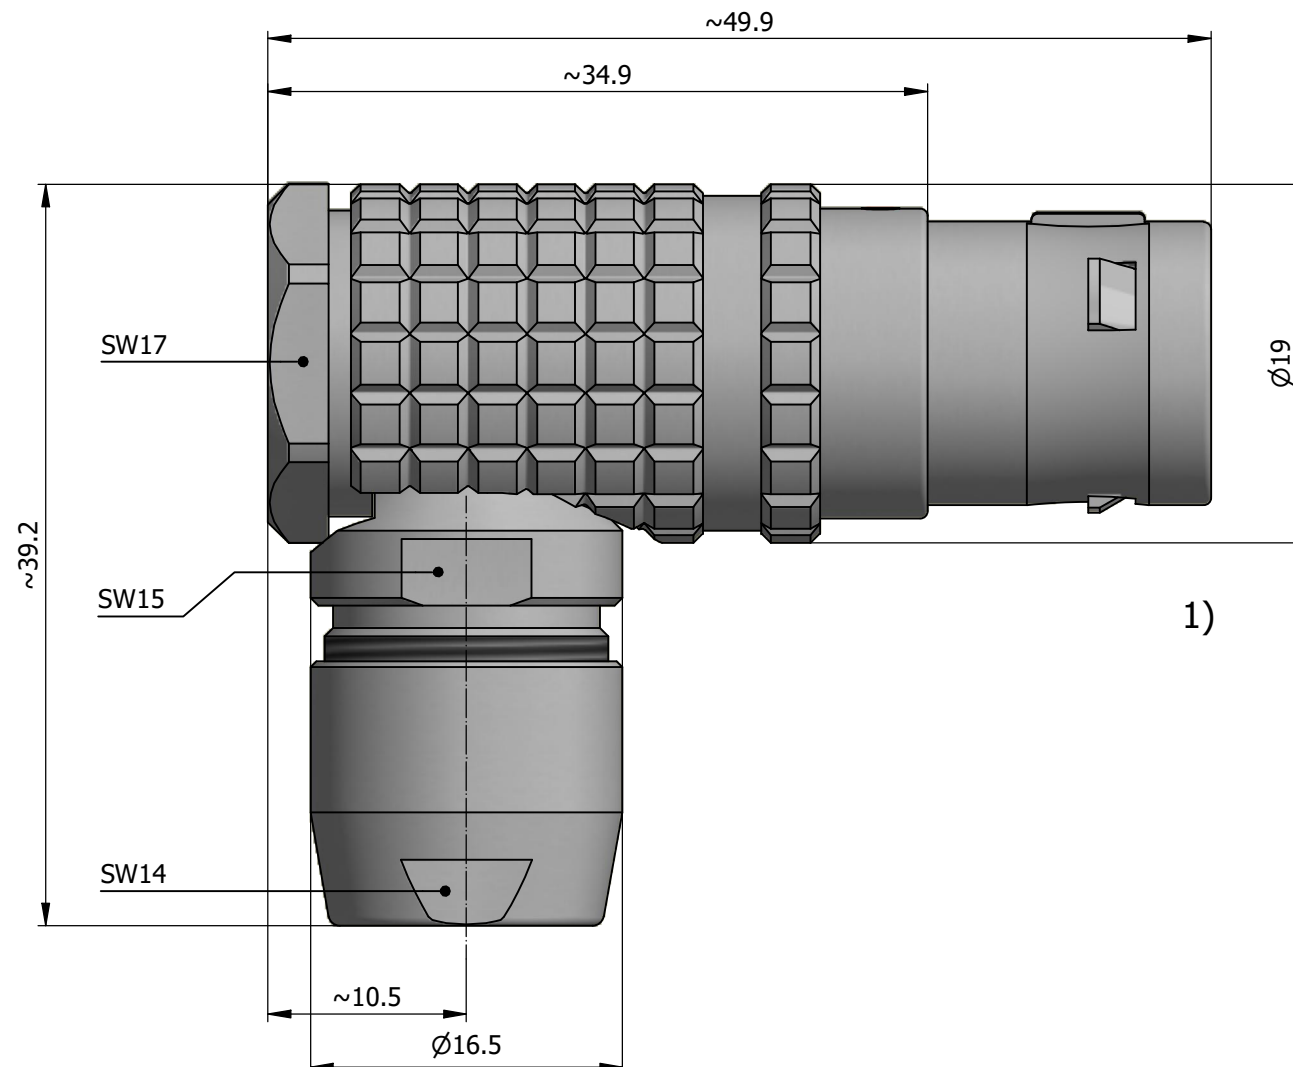

All dimensions are in millimeters (mm)

Alignment Key
Front View

Insert Configuration
Rear View

Note:

1) This picture is generic and for illustrative purposes only, and may show different keying, materials, colour, finish, and contact configuration. Minor shape or feature variations to actual item may be present.

All additional information are documented on the datasheet (See below link or QR Code)
www.lemo.com/pdf/FHG.3B.316.CLAD12.pdf

Model Alignment Key Series Insert Config. Housing Insulator Contact Collet Type Cable \varnothing Variant
FHG.3B.316.CLAD12