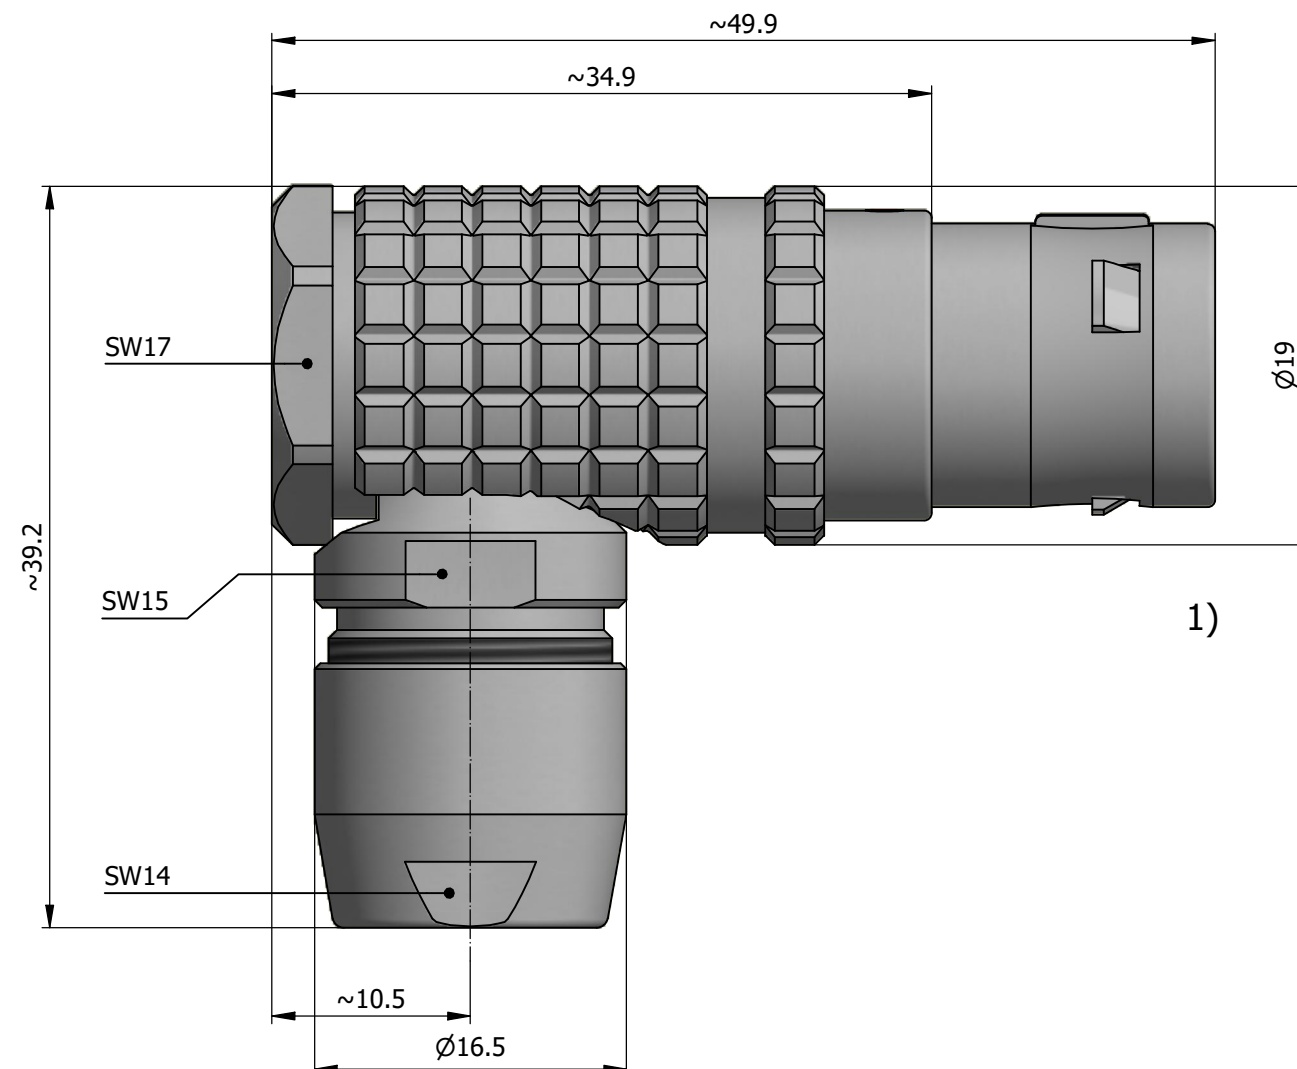

All dimensions are in millimeters (mm)

Alignment Key  
Front View

Insert Configuration  
Rear View

**Note:**

1) This picture is generic and for illustrative purposes only, and may show different keying, materials, colour, finish, and contact configuration. Minor shape or feature variations to actual item may be present.

All additional information are documented on the datasheet (See below link or QR Code)  
[www.lemo.com/pdf/FHG.3B.316.CLAD15.pdf](http://www.lemo.com/pdf/FHG.3B.316.CLAD15.pdf)

Model Alignment Key Series Insert Config. Housing Insulator Contact Collet Type Cable  $\varnothing$  Variant  
**FHG.3B.316.CLAD15**