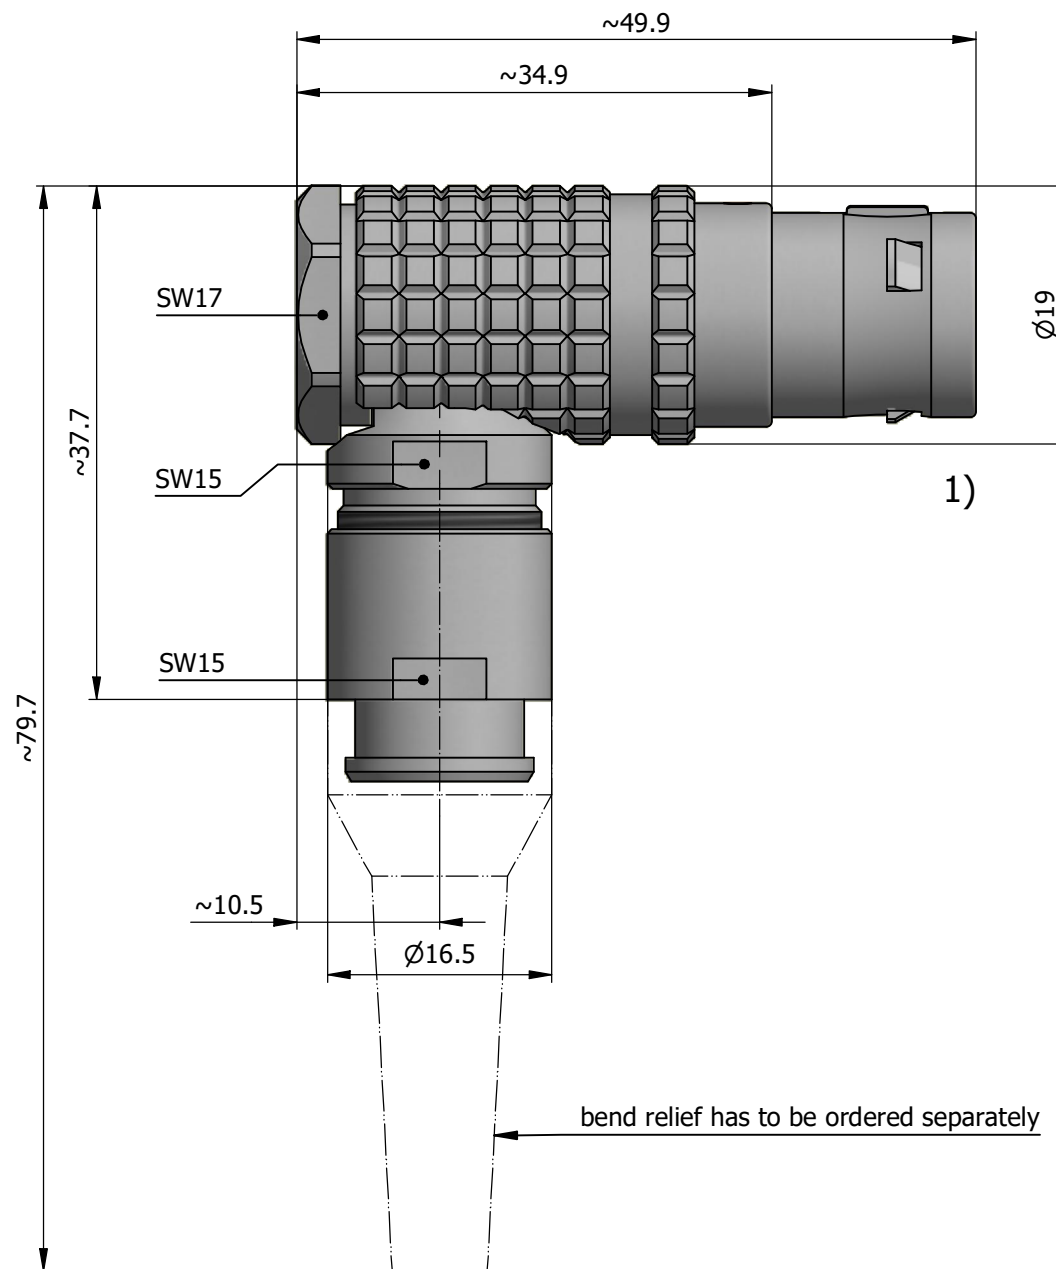

All dimensions are in millimeters (mm)

Alignment Key
Front View

Insert Configuration
Rear View

Note:

1) This picture is generic and for illustrative purposes only, and may show different keying, materials, colour, finish, and contact configuration. Minor shape or feature variations to actual item may be present.

All additional information are documented on the datasheet (See below link or QR Code)
www.lemo.com/pdf/FHG.3B.316.CLAD72Z.pdf

Model	Alignment Key	Series	Insert Config.	Housing	Insulator	Contact	Collet Type	Cable Ø	Variant
FHG	.3B	.316	.CLAD72Z						