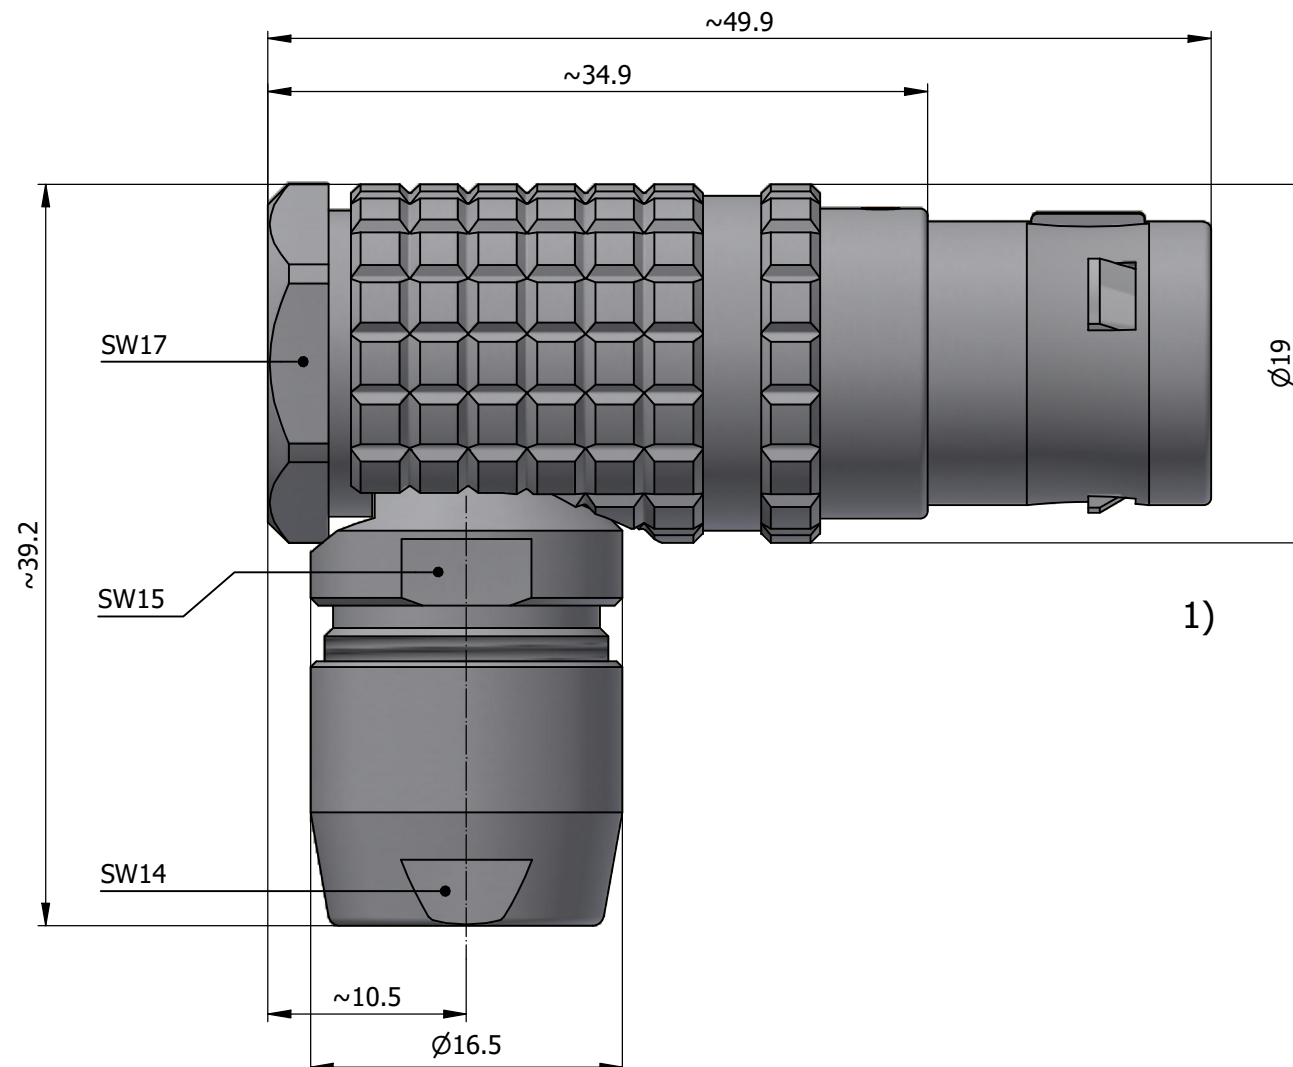

All dimensions are in millimeters (mm)

Alignment Key  
Front View

Insert Configuration  
Rear View

**Note:**

1) This picture is generic and for illustrative purposes only, and may show different keying, materials, colour, finish, and contact configuration. Minor shape or feature variations to actual item may be present.

All additional information are documented on the datasheet (See below link or QR Code)  
[www.lemo.com/pdf/FHG.3B.316.CLAD92.pdf](http://www.lemo.com/pdf/FHG.3B.316.CLAD92.pdf)

Model	Alignment Key	Series	Insert Config.	Housing	Insulator	Contact	Collet Type	Cable $\varnothing$	Variant
FHG.3B.316.CLAD92									