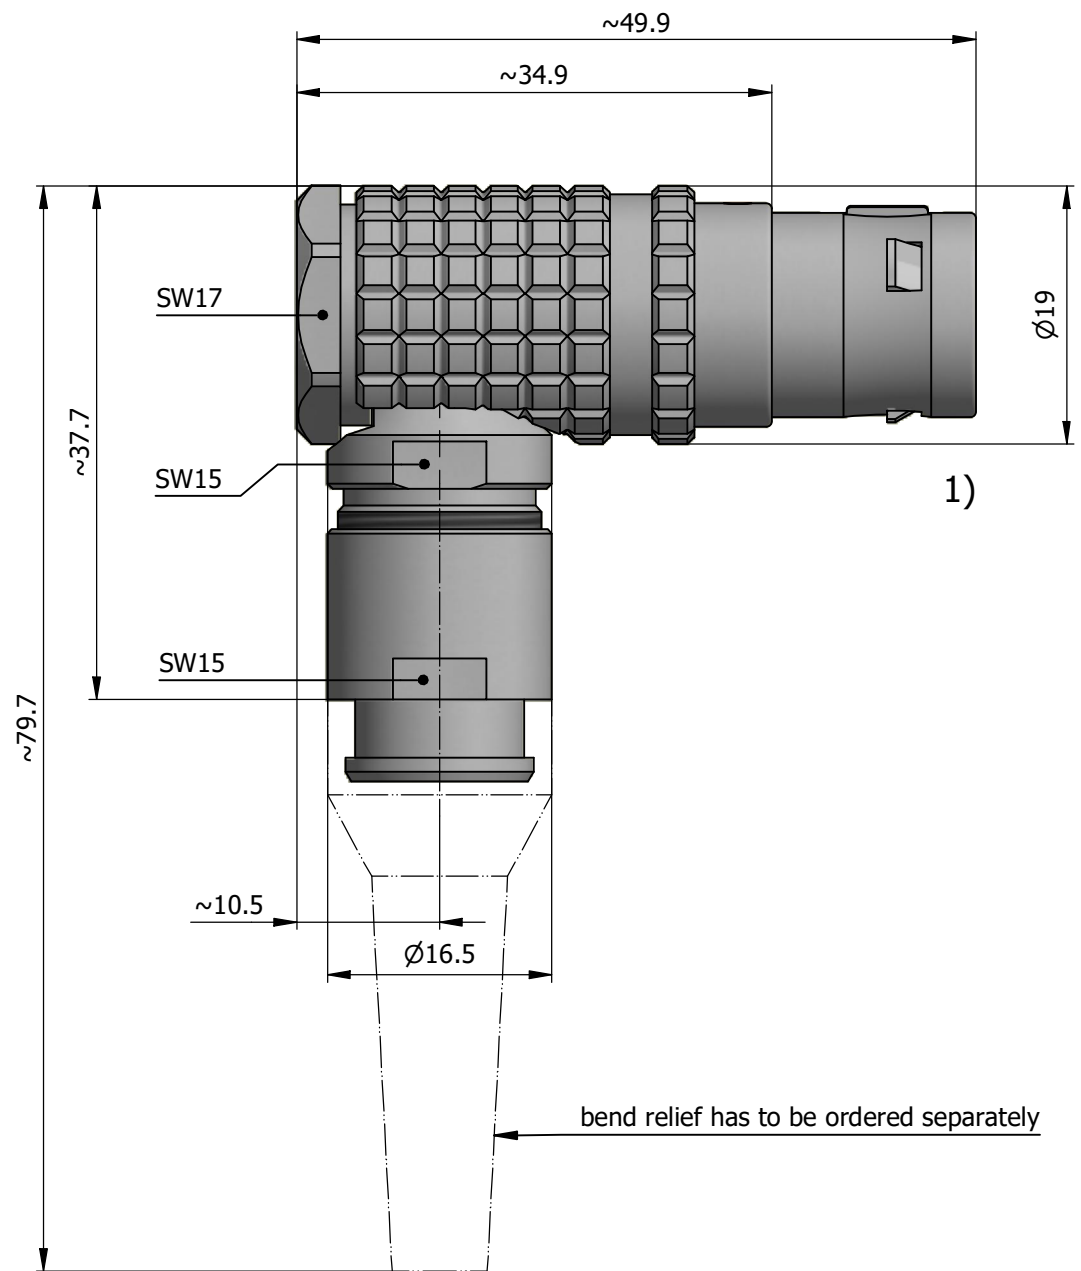

All dimensions are in millimeters (mm)

Alignment Key
Front View

Insert Configuration
Rear View

Note:

1) This picture is generic and for illustrative purposes only, and may show different keying, materials, colour, finish, and contact configuration. Minor shape or feature variations to actual item may be present.

All additional information are documented on the datasheet (See below link or QR Code)
www.lemo.com/pdf/FHG.3B.316.CLAD92Z.pdf

Model	Alignment Key	Series	Insert Config.	Housing	Insulator	Contact	Collet Type	Cable Ø	Variant
FHG	.3B	.316	.CLAD92Z						