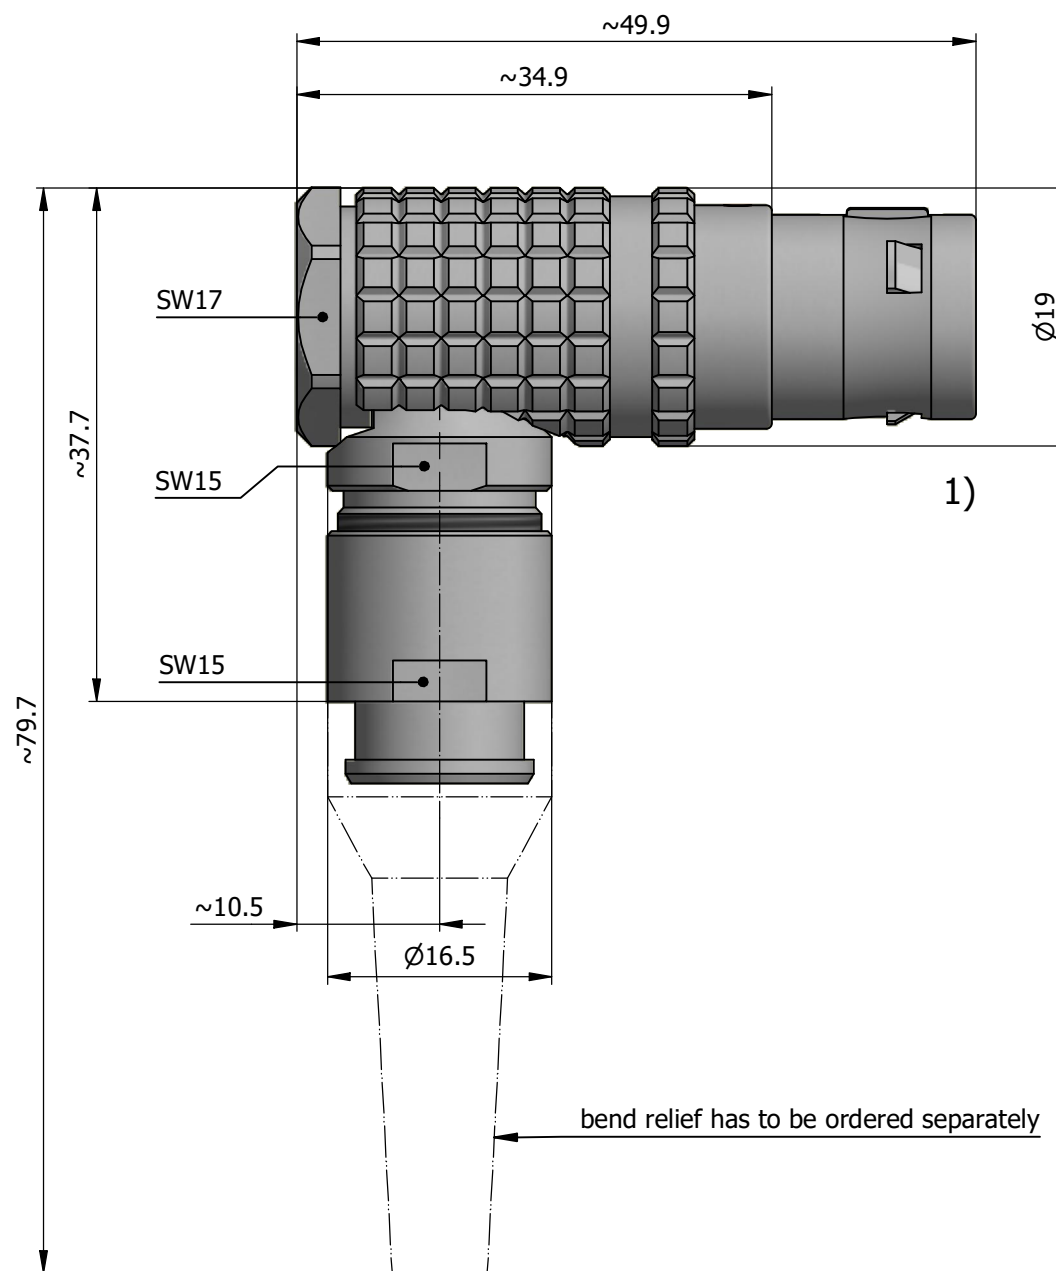

All dimensions are in millimeters (mm)

Alignment Key
Front View

Insert Configuration
Rear View

Note:

1) This picture is generic and for illustrative purposes only, and may show different keying, materials, colour, finish, and contact configuration. Minor shape or feature variations to actual item may be present.

All additional information are documented on the datasheet (See below link or QR Code)
www.lemo.com/pdf/FHG.3B.320.CLAD10Z.pdf

Model	Alignment Key	Series	Insert Config.	Housing	Insulator	Contact	Collet Type	Cable Ø	Variant
FHG	.3B	.320	.CLAD	10Z					