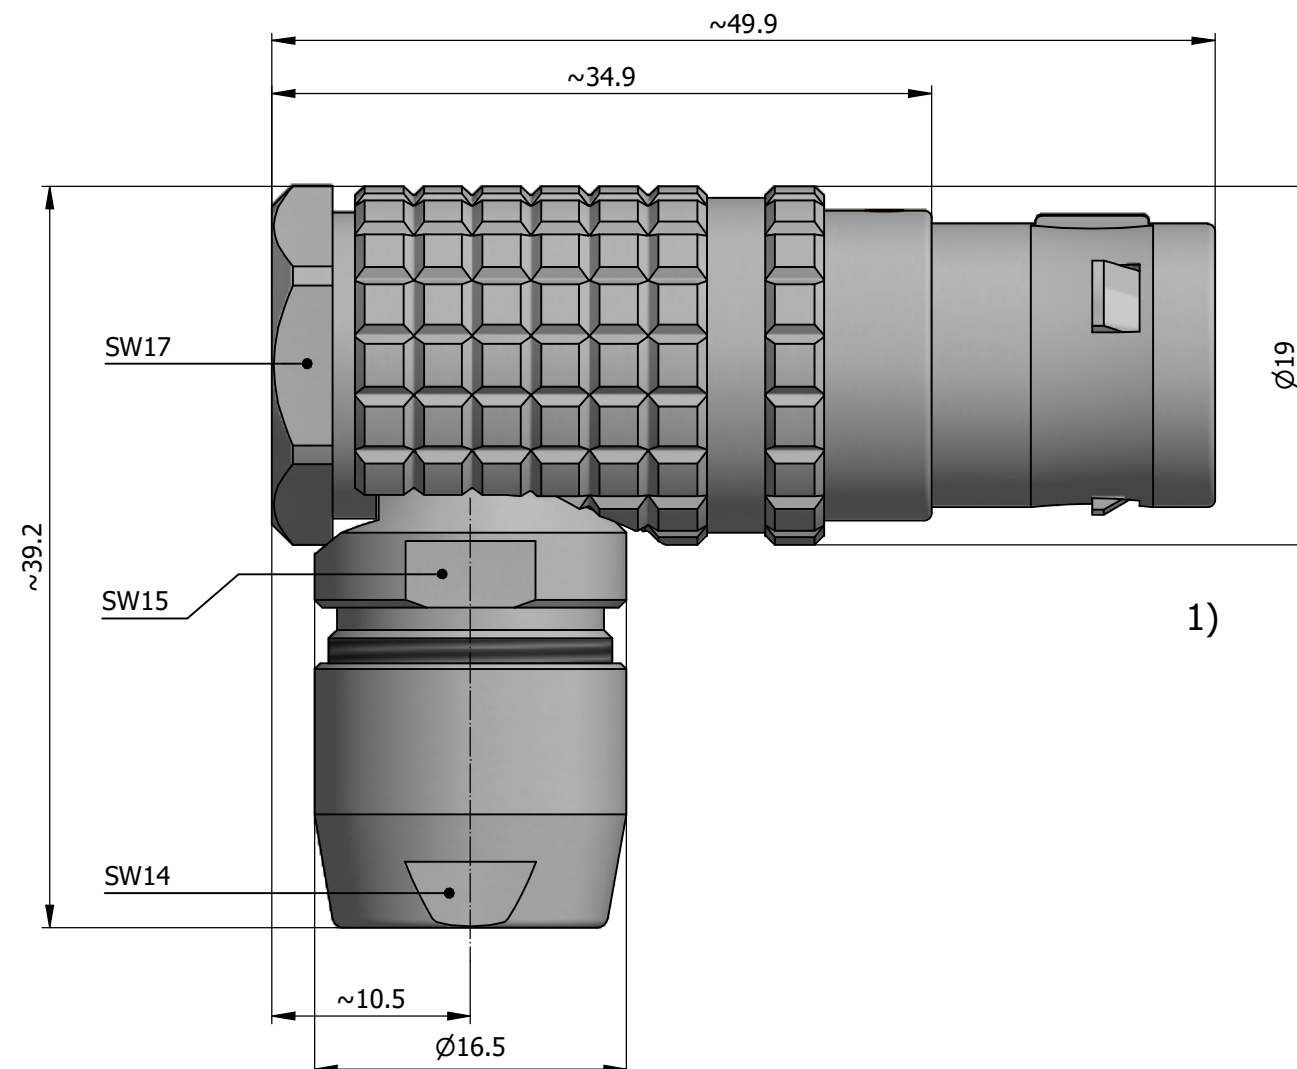

All dimensions are in millimeters (mm)

Alignment Key  
Front View

Insert Configuration  
Rear View

**Note:**

1) This picture is generic and for illustrative purposes only, and may show different keying, materials, colour, finish, and contact configuration. Minor shape or feature variations to actual item may be present.

All additional information are documented on the datasheet (See below link or QR Code)  
[www.lemo.com/pdf/FHG.3B.320.CLAD62.pdf](http://www.lemo.com/pdf/FHG.3B.320.CLAD62.pdf)

Model	Alignment Key	Series	Insert Config.	Housing	Insulator	Contact	Collet Type	Cable Ø	Variant
FHG		3B	320				CLAD62		