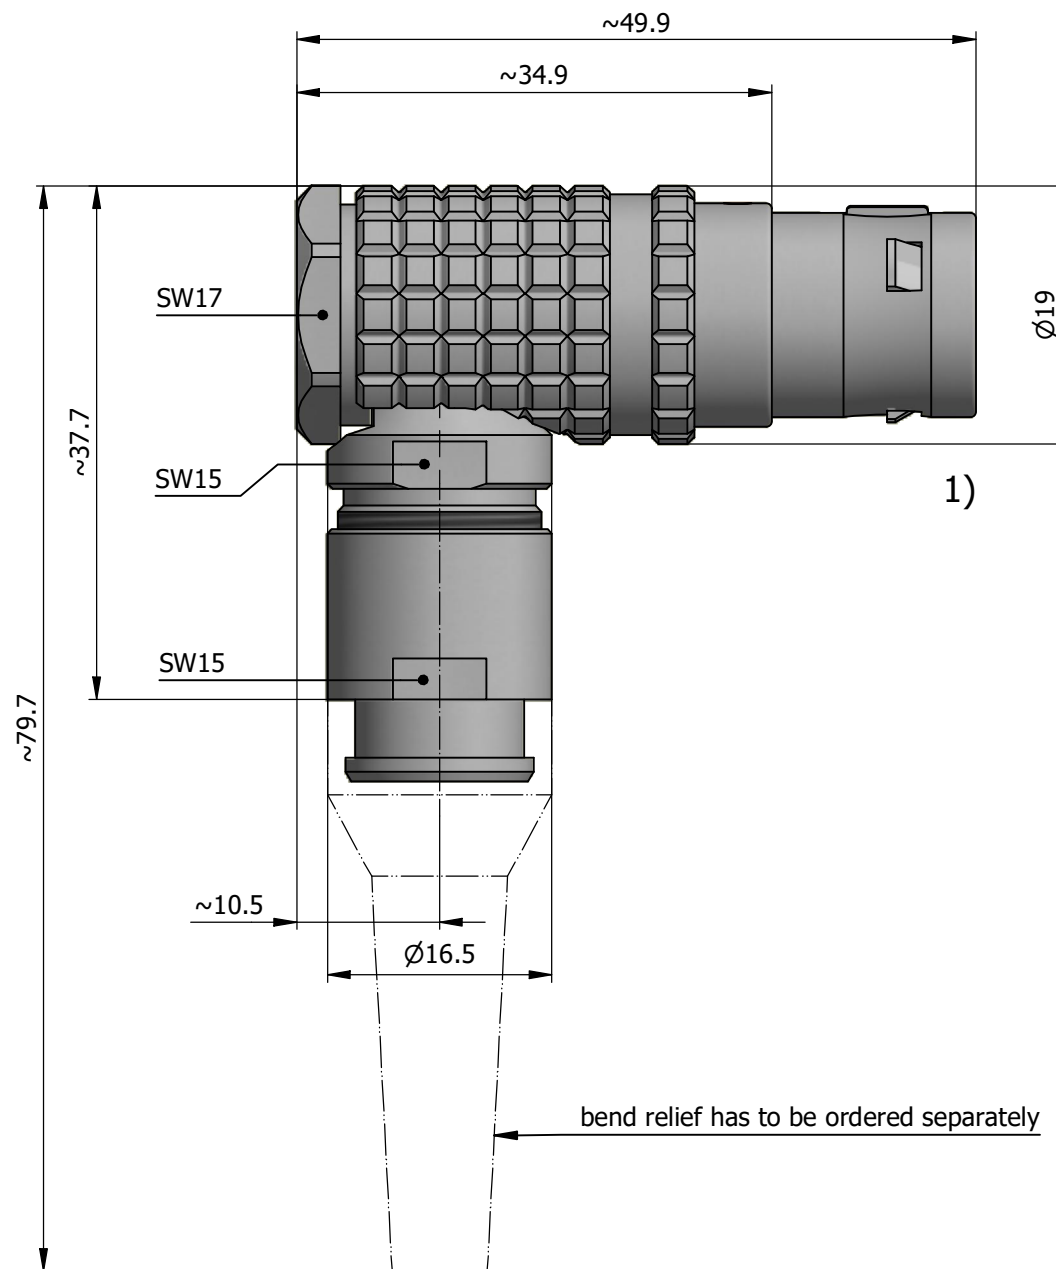

All dimensions are in millimeters (mm)

Alignment Key
Front View

Insert Configuration
Rear View

Note:

1) This picture is generic and for illustrative purposes only, and may show different keying, materials, colour, finish, and contact configuration. Minor shape or feature variations to actual item may be present.

All additional information are documented on the datasheet (See below link or QR Code)
www.lemo.com/pdf/FHG.3B.320.CLAD72Z.pdf

Model	Alignment Key	Series	Insert Config.	Housing	Insulator	Contact	Collet Type	Cable Ø	Variant
FHG	.3B	.320	.CLAD72Z						