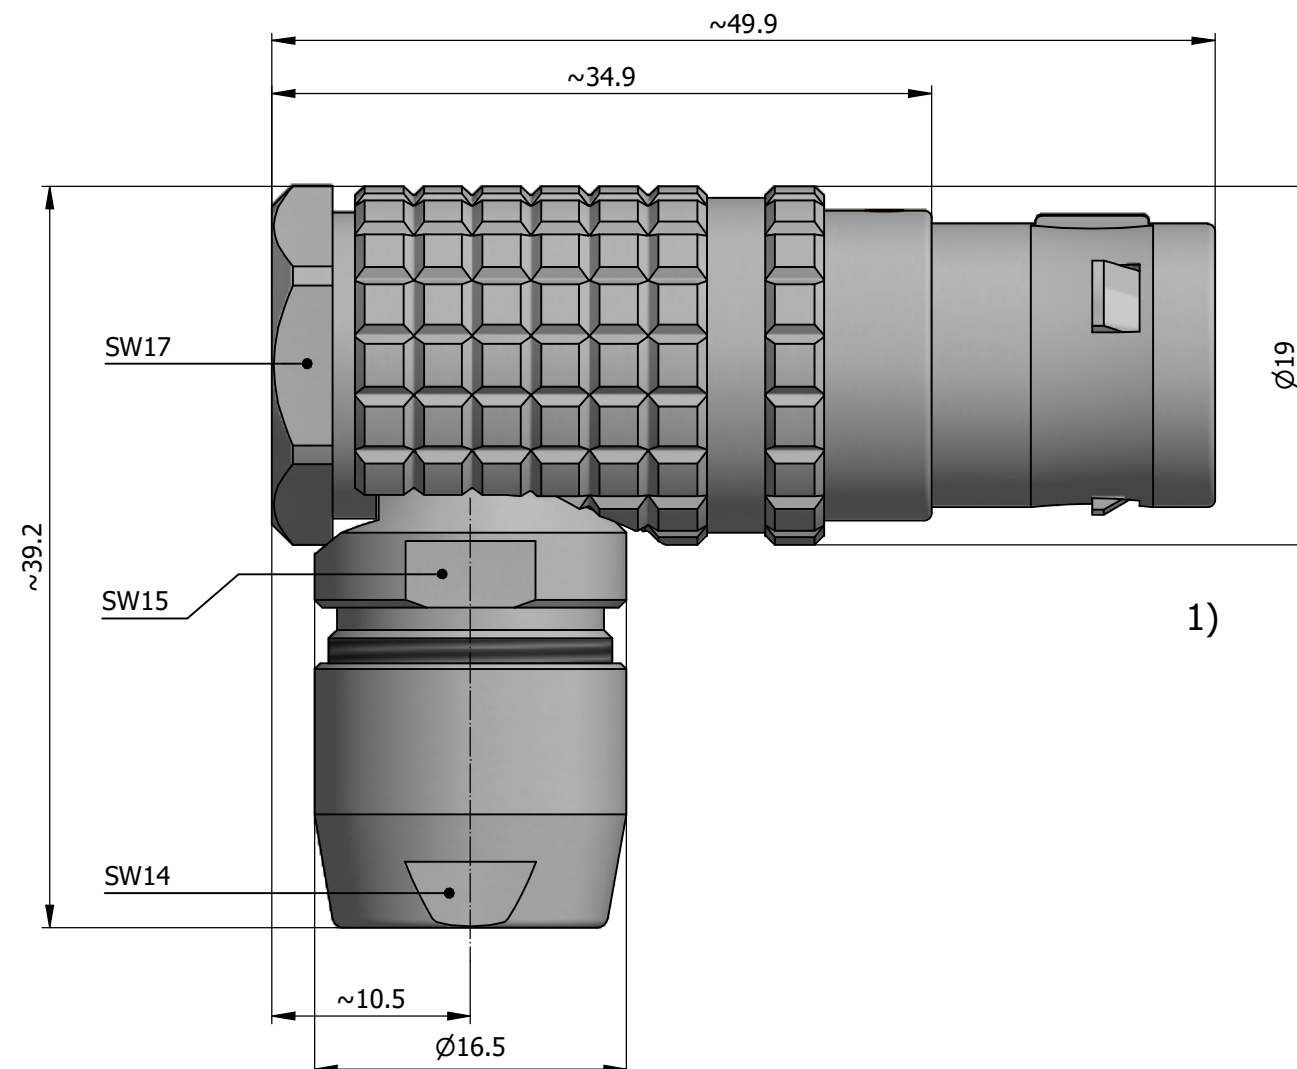

All dimensions are in millimeters (mm)

Alignment Key
Front View

Insert Configuration
Rear View

Note:

1) This picture is generic and for illustrative purposes only, and may show different keying, materials, colour, finish, and contact configuration. Minor shape or feature variations to actual item may be present.

All additional information are documented on the datasheet (See below link or QR Code)
www.lemo.com/pdf/FHG.3B.320.CLAD82.pdf

| | | | | | | | | | |
|-------|---------------|--------|----------------|---------|-----------|---------|-------------|---------|---------|
| Model | Alignment Key | Series | Insert Config. | Housing | Insulator | Contact | Collet Type | Cable Ø | Variant |
| FHG | | 3B | 320 | | | | CLAD | 82 | |