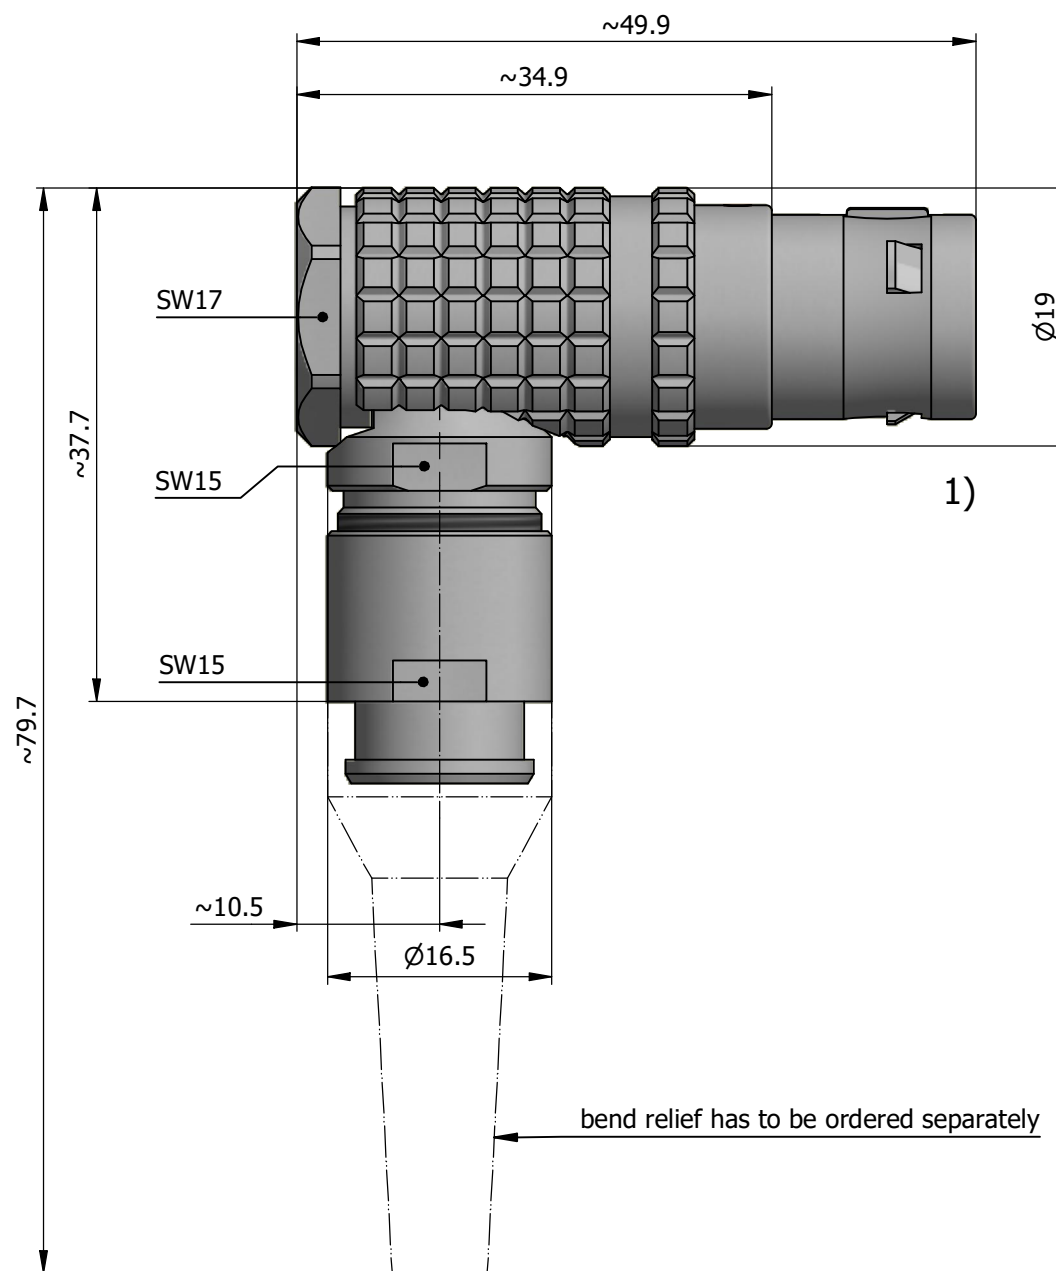

All dimensions are in millimeters (mm)

Alignment Key
Front View

Insert Configuration
Rear View

Note:

1) This picture is generic and for illustrative purposes only, and may show different keying, materials, colour, finish, and contact configuration. Minor shape or feature variations to actual item may be present.

All additional information are documented on the datasheet (See below link or QR Code)
www.lemo.com/pdf/FHG.3B.320.CLAD92Z.pdf

Model	Alignment Key	Series	Insert Config.	Housing	Insulator	Contact	Collet Type	Cable Ø	Variant
FHG	.3B	.320	.CLAD92Z						