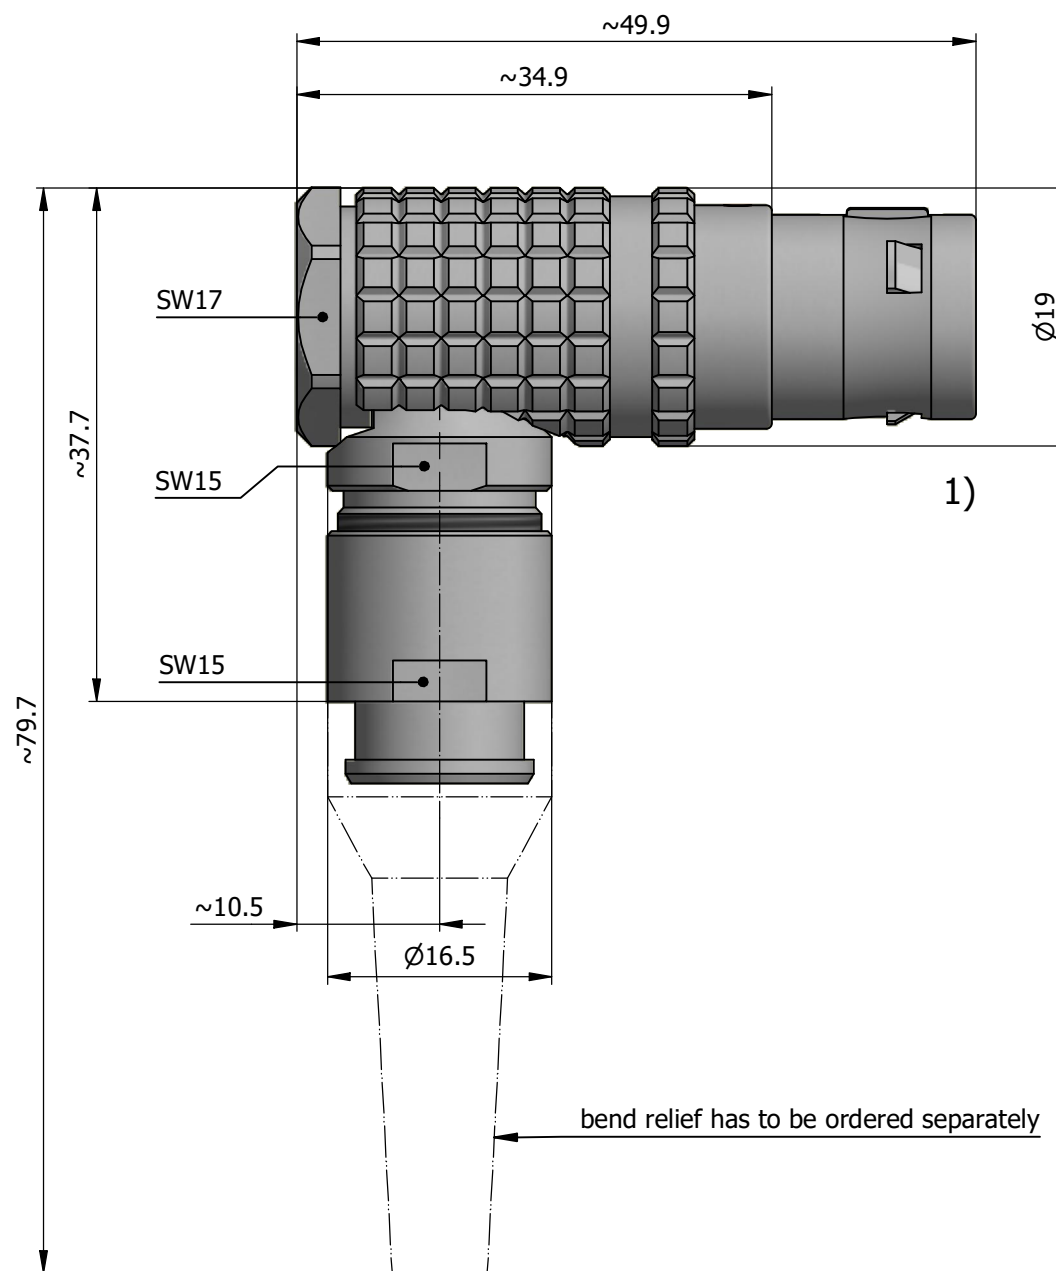

All dimensions are in millimeters (mm)

Alignment Key
Front View

Insert Configuration
Rear View

Note:

1) This picture is generic and for illustrative purposes only, and may show different keying, materials, colour, finish, and contact configuration. Minor shape or feature variations to actual item may be present.

All additional information are documented on the datasheet (See below link or QR Code)
www.lemo.com/pdf/FHG.3B.320.KLAD82Z.pdf

Model Alignment Key Series Insert Config. Housing Insulator Contact Collet Type Cable Ø Variant
FHG.3B.320.KLAD82Z