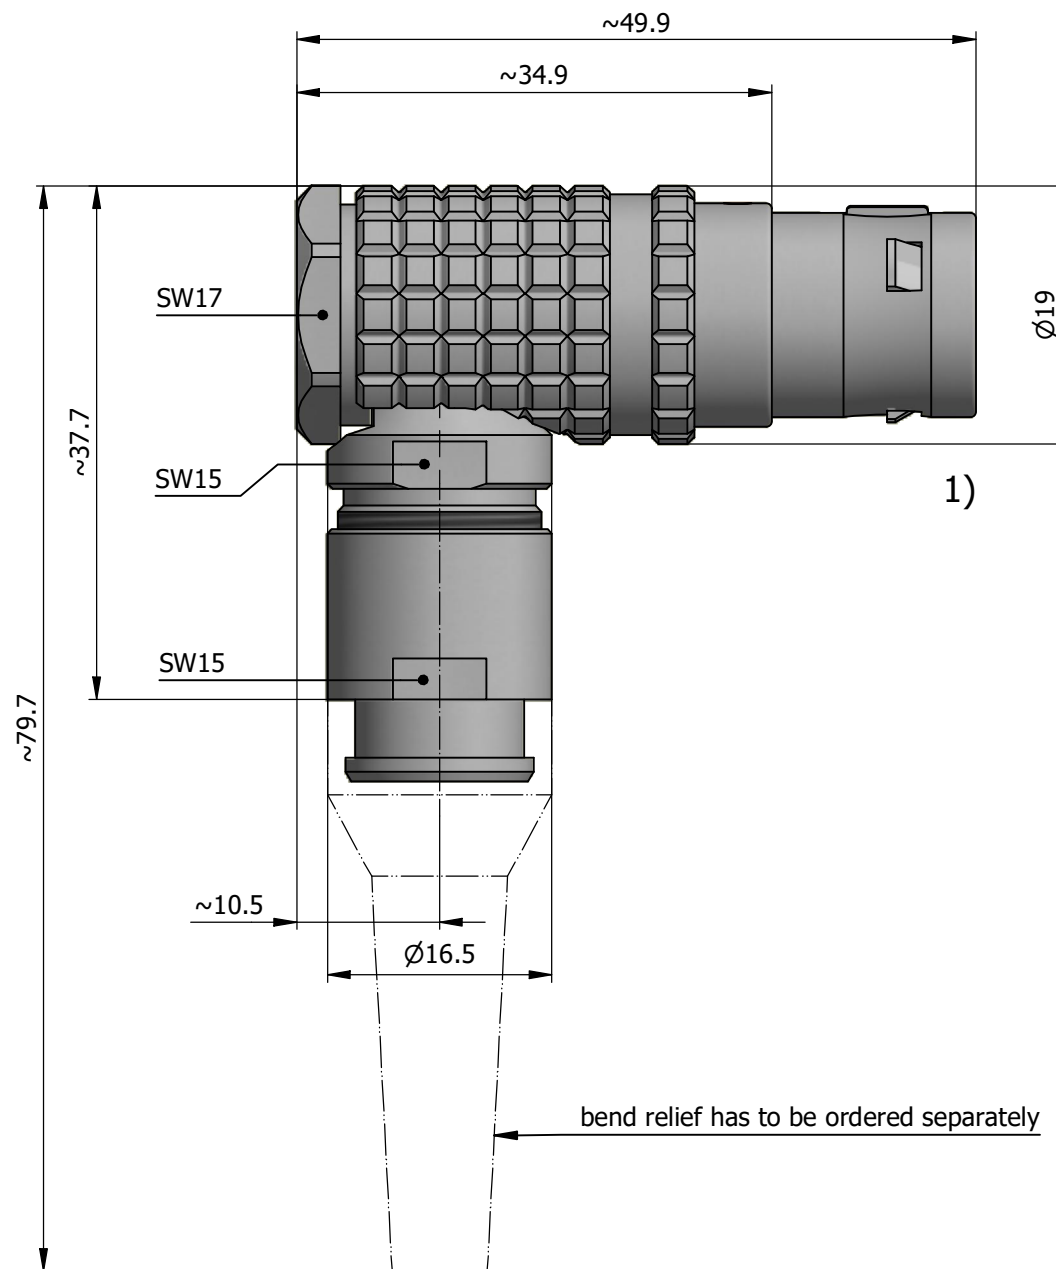

All dimensions are in millimeters (mm)

Alignment Key
Front View

Insert Configuration
Rear View

Note:

1) This picture is generic and for illustrative purposes only, and may show different keying, materials, colour, finish, and contact configuration. Minor shape or feature variations to actual item may be present.

All additional information are documented on the datasheet (See below link or QR Code)
www.lemo.com/pdf/FHG.3B.322.CLAD92Z.pdf

Model	Alignment Key	Series	Insert Config.	Housing	Insulator	Contact	Collet Type	Cable Ø	Variant
FHG	.3B	.322	.CLAD92Z						