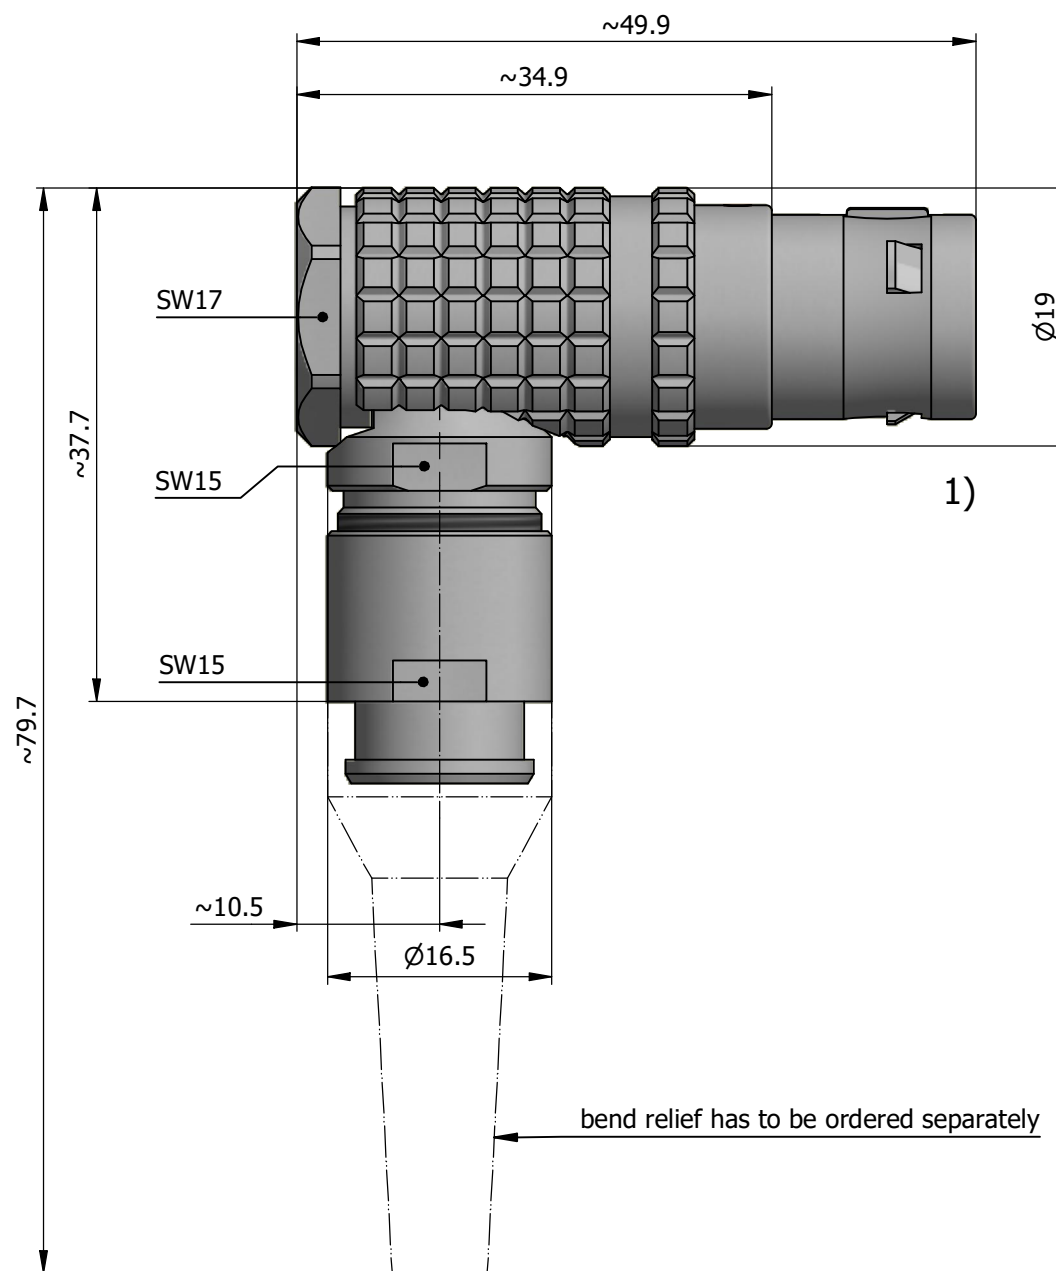

All dimensions are in millimeters (mm)

Alignment Key  
Front View

Insert Configuration  
Rear View

**Note:**

1) This picture is generic and for illustrative purposes only, and may show different keying, materials, colour, finish, and contact configuration. Minor shape or feature variations to actual item may be present.

All additional information are documented on the datasheet (See below link or QR Code)  
[www.lemo.com/pdf/FHG.3B.324.CLAD10Z.pdf](http://www.lemo.com/pdf/FHG.3B.324.CLAD10Z.pdf)

Model	Alignment Key	Series	Insert Config.	Housing	Insulator	Contact	Collet Type	Cable Ø	Variant
FHG	.3B	.324	.CLAD10Z						