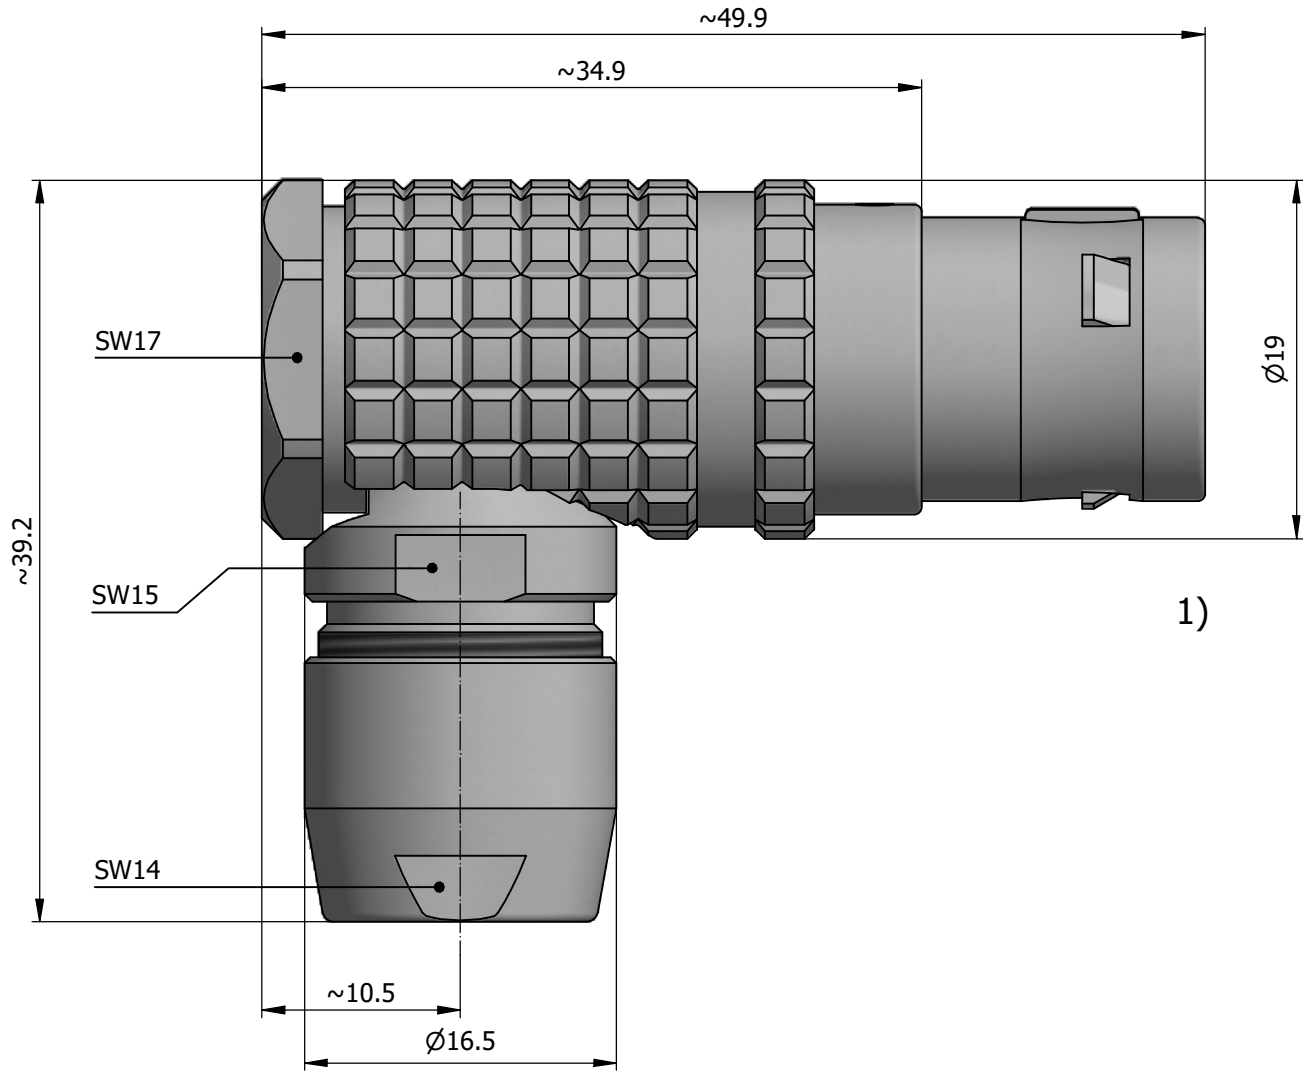

All dimensions are in millimeters (mm)

Alignment Key
Front View

Insert Configuration
Rear View

Note:

1) This picture is generic and for illustrative purposes only, and may show different keying, materials, colour, finish, and contact configuration. Minor shape or feature variations to actual item may be present.

All additional information are documented on the datasheet (See below link or QR Code)
www.lemo.com/pdf/FHG.3B.324.CLAD12.pdf

Model	Alignment Key	Series	Insert Config.	Housing	Insulator	Contact	Collet Type	Cable Ø	Variant
FHG	.3B	.324	.CLAD	12					