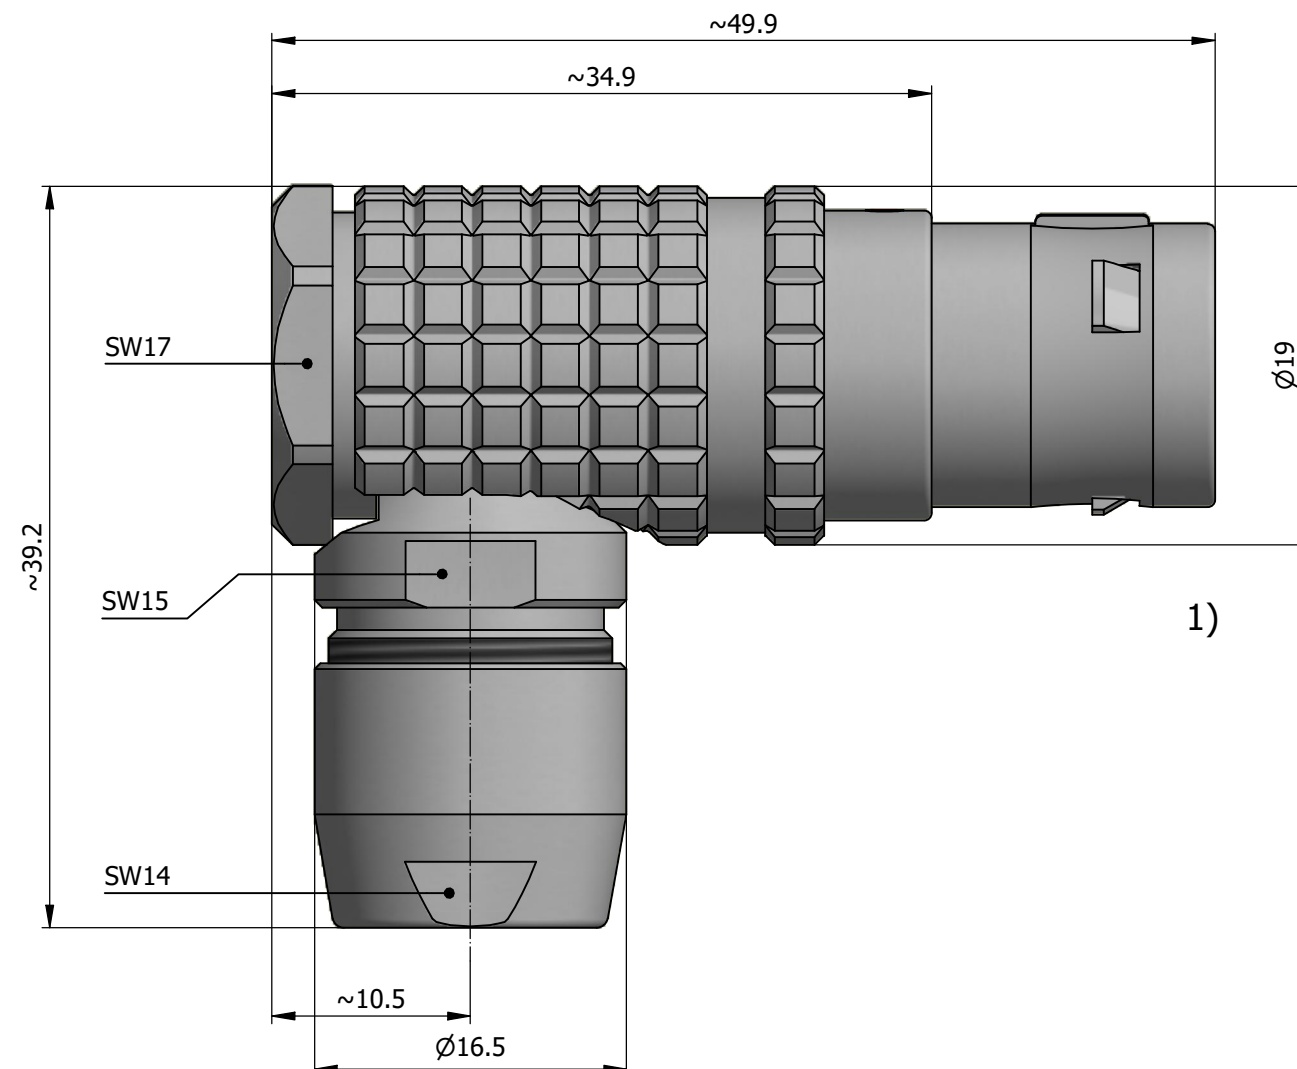

All dimensions are in millimeters (mm)

Alignment Key
Front View

Insert Configuration
Rear View

Note:

1) This picture is generic and for illustrative purposes only, and may show different keying, materials, colour, finish, and contact configuration. Minor shape or feature variations to actual item may be present.

All additional information are documented on the datasheet (See below link or QR Code)
www.lemo.com/pdf/FHG.3B.324.CLAD62.pdf

Model Alignment Key Series Insert Config. Housing Insulator Contact Collet Type Cable \varnothing Variant
FHG.3B.324.CLAD62