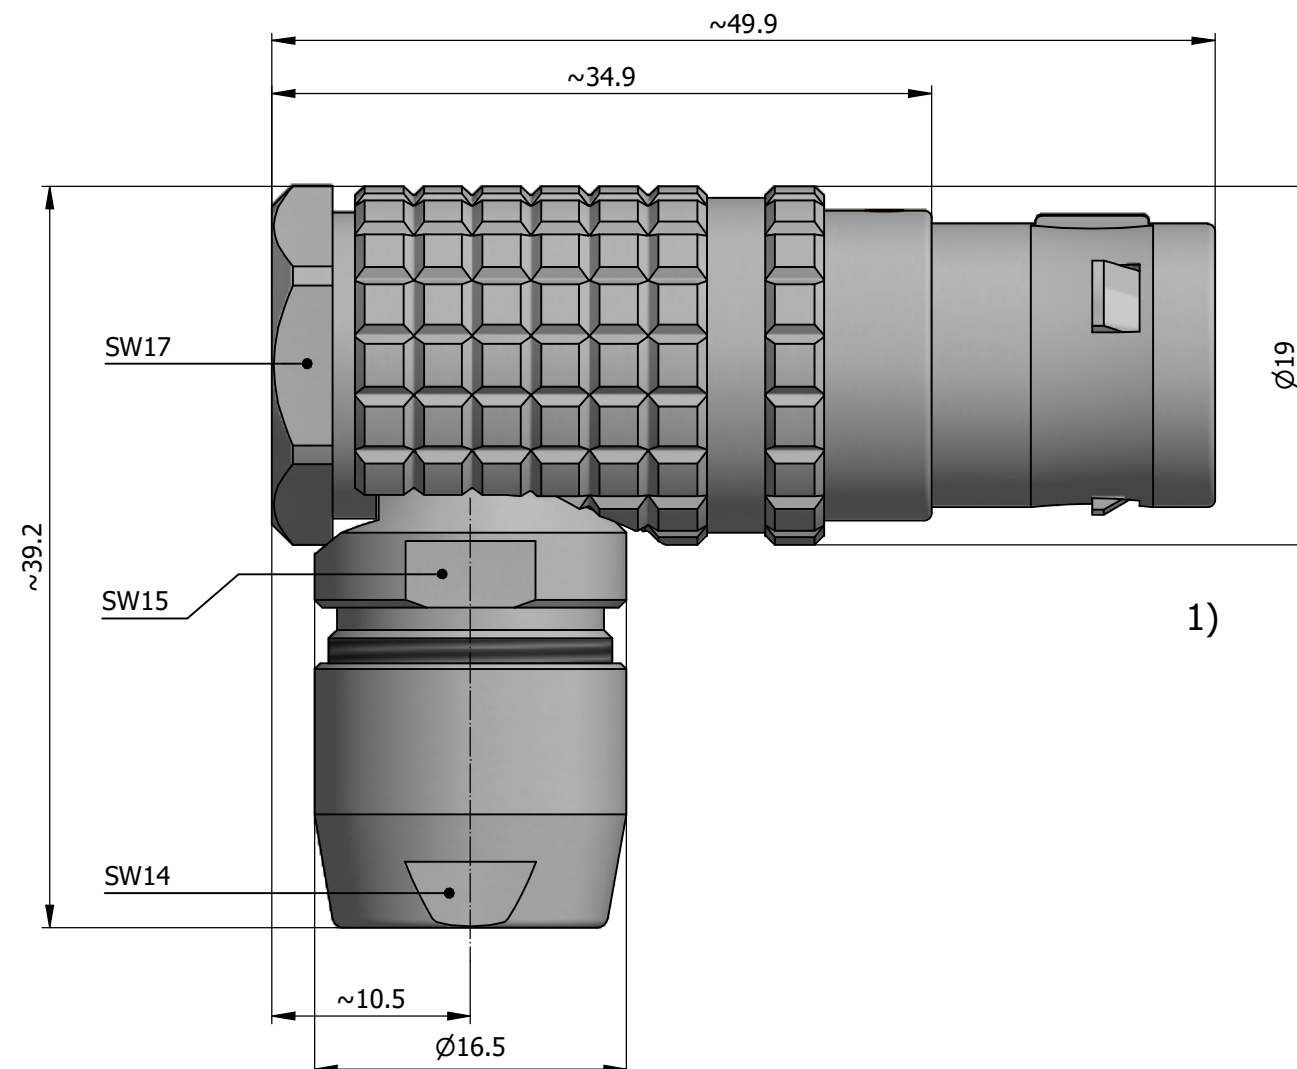

All dimensions are in millimeters (mm)

Alignment Key
Front View

Insert Configuration
Rear View

Note:

1) This picture is generic and for illustrative purposes only, and may show different keying, materials, colour, finish, and contact configuration. Minor shape or feature variations to actual item may be present.

All additional information are documented on the datasheet (See below link or QR Code)
www.lemo.com/pdf/FHG.3B.324.CLAD72.pdf

Model Alignment Key Series Insert Config. Housing Insulator Contact Collet Type Cable \varnothing Variant
FHG.3B.324.CLAD72