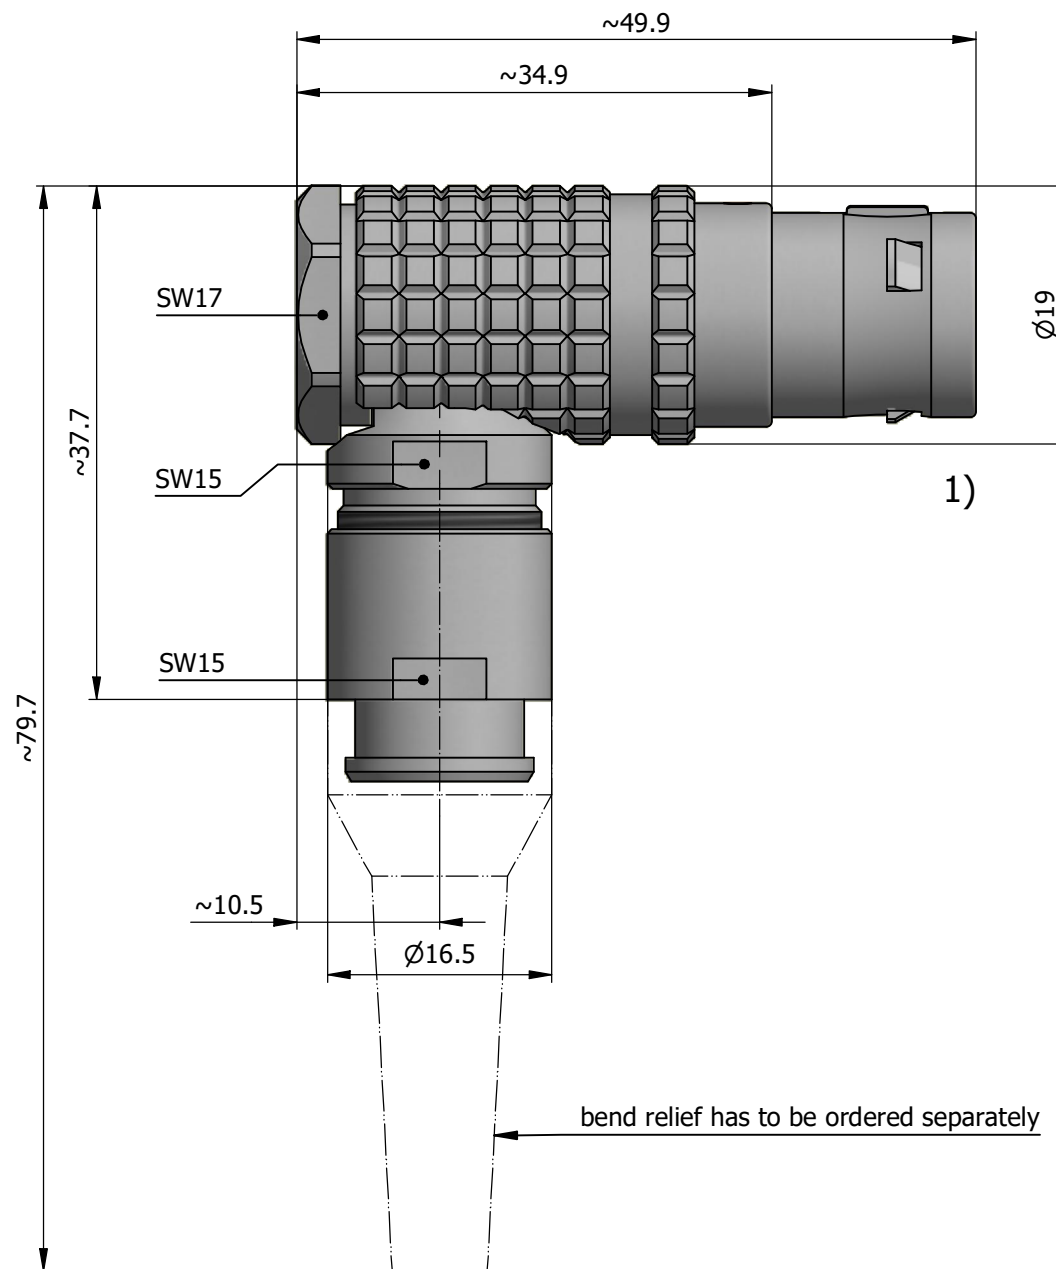

All dimensions are in millimeters (mm)

Alignment Key  
Front View

Insert Configuration  
Rear View

**Note:**

1) This picture is generic and for illustrative purposes only, and may show different keying, materials, colour, finish, and contact configuration. Minor shape or feature variations to actual item may be present.

All additional information are documented on the datasheet (See below link or QR Code)  
[www.lemo.com/pdf/FHG.3B.324.CLAD82Z.pdf](http://www.lemo.com/pdf/FHG.3B.324.CLAD82Z.pdf)

Model	Alignment Key	Series	Insert Config.	Housing	Insulator	Contact	Collet Type	Cable Ø	Variant
FHG	.3B	.324	.CLAD82Z						