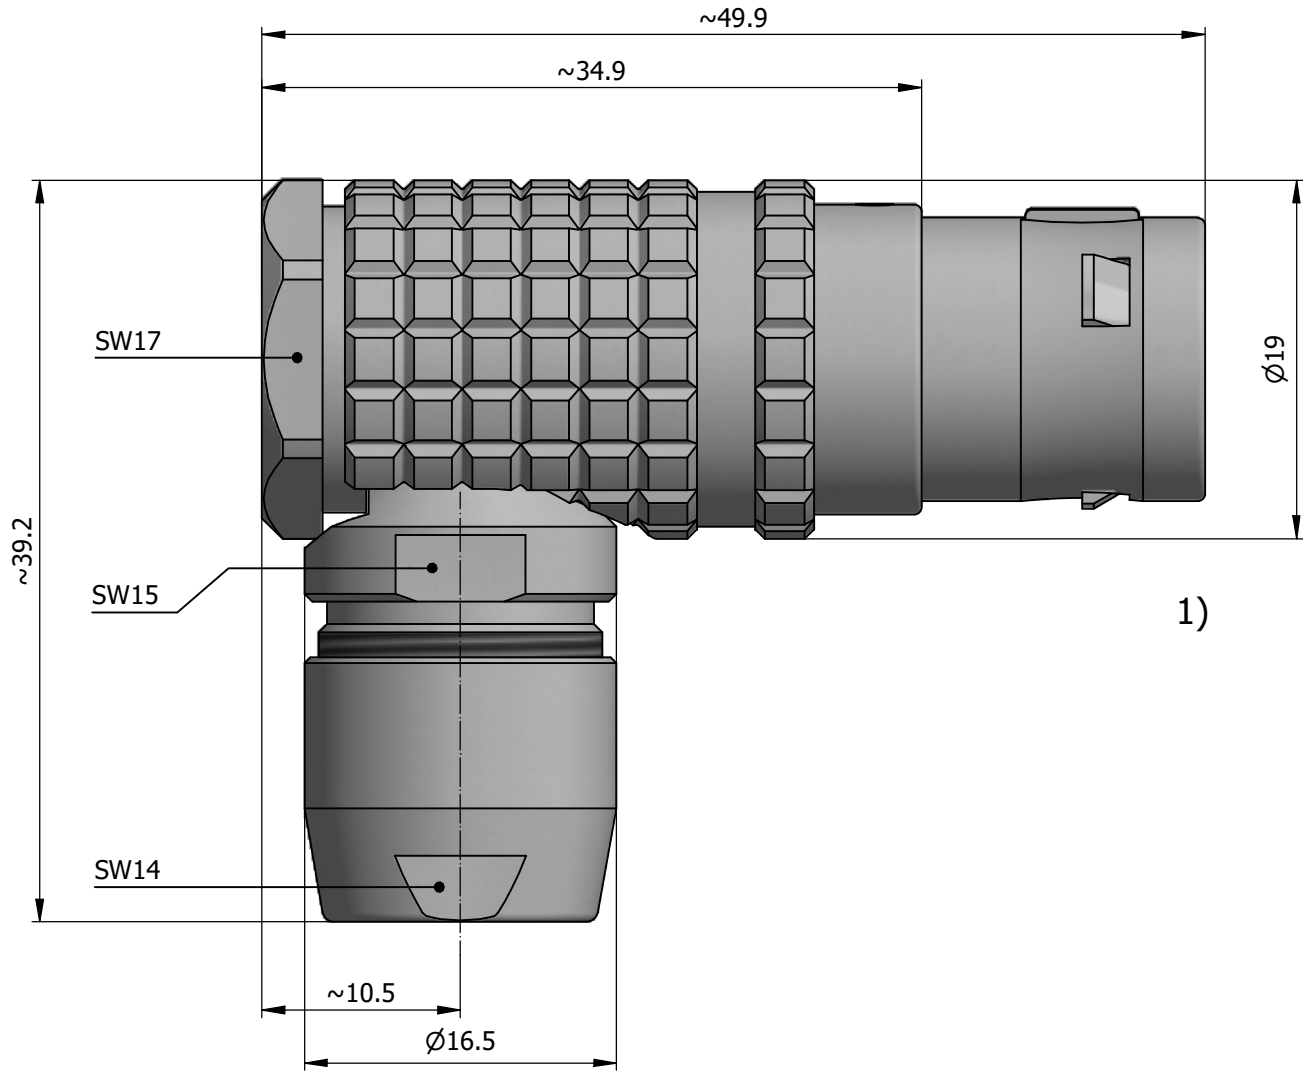

All dimensions are in millimeters (mm)

Alignment Key
Front View

Insert Configuration
Rear View

Note:

1) This picture is generic and for illustrative purposes only, and may show different keying, materials, colour, finish, and contact configuration. Minor shape or feature variations to actual item may be present.

All additional information are documented on the datasheet (See below link or QR Code)
www.lemo.com/pdf/FHG.3B.326.CLAD92.pdf

Model Alignment Key Series Insert Config. Housing Insulator Contact Collet Type Cable Ø Variant
FHG.3B.326.CLAD92