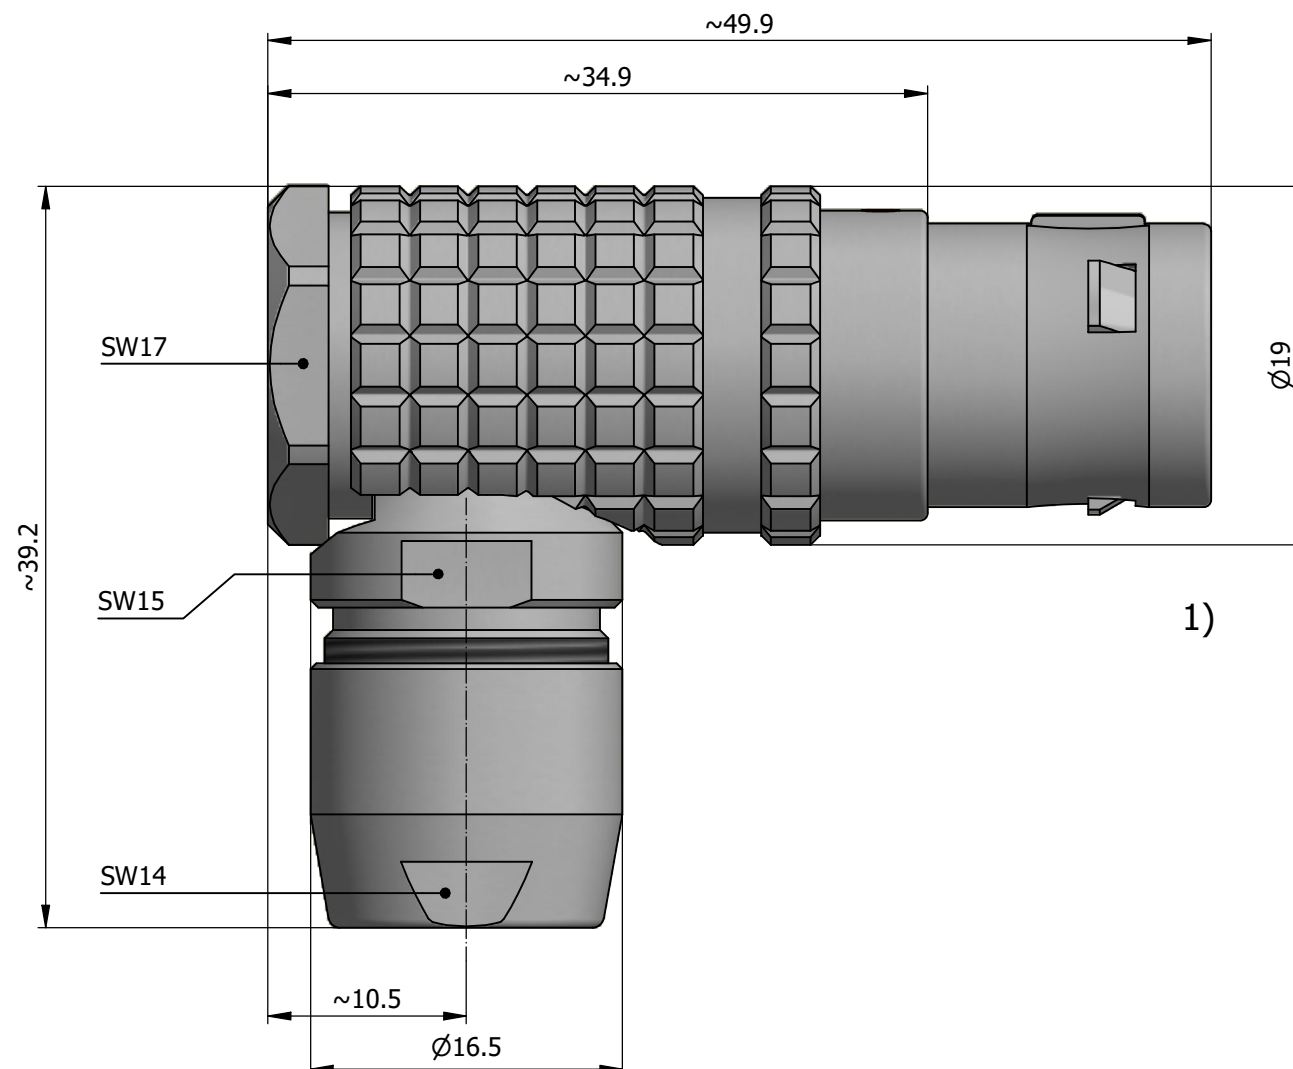

All dimensions are in millimeters (mm)

Alignment Key  
Front View

Insert Configuration  
Rear View

**Note:**

1) This picture is generic and for illustrative purposes only, and may show different keying, materials, colour, finish, and contact configuration. Minor shape or feature variations to actual item may be present.

All additional information are documented on the datasheet (See below link or QR Code)  
[www.lemo.com/pdf/FHG.3B.822.CLAD122.pdf](http://www.lemo.com/pdf/FHG.3B.822.CLAD122.pdf)

Model: FHG.3B.822.CLAD122  
 Alignment Key: 3B  
 Series: 822  
 Insert Config.: CLAD122  
 Housing: CLAD  
 Insulator: 122  
 Contact: CLAD  
 Collet Type: 122  
 Cable  $\varnothing$ : CLAD  
 Variant: 122