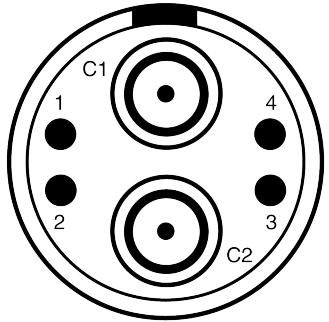

All dimensions are in millimeters (mm)

Alignment Key
Front View

Insert Configuration
Rear View

Note:

1) This picture is generic and for illustrative purposes only, and may show different keying, materials, colour, finish, and contact configuration. Minor shape or feature variations to actual item may be present.

All additional information are documented on the datasheet (See below link or QR Code)
www.lemo.com/pdf/FHG.3B.844.CLCD722.pdf

Model	Alignment Key	Series	Insert Config.	Housing	Insulator	Contact	Collet Type	Cable Ø	Variant
FHG	.3B	.844	.CLCD	722					

Datasheet

Elbow (90°) plug with cable collet
Series 3B

LEMO
LEMO SA
Chemin des Champs-Courbes 28
1024 Ecublens - SWITZERLAND

Tel. (+41 21) 695 16 00
email : info@lemo.com
www.lemo.com

CD

Drawn	16.12.2024	MARI / MARI
Checked	16.12.2024	OBAR
Modified	00	16.12.2024 / MARI
DO NOT SCALE DRAWING		