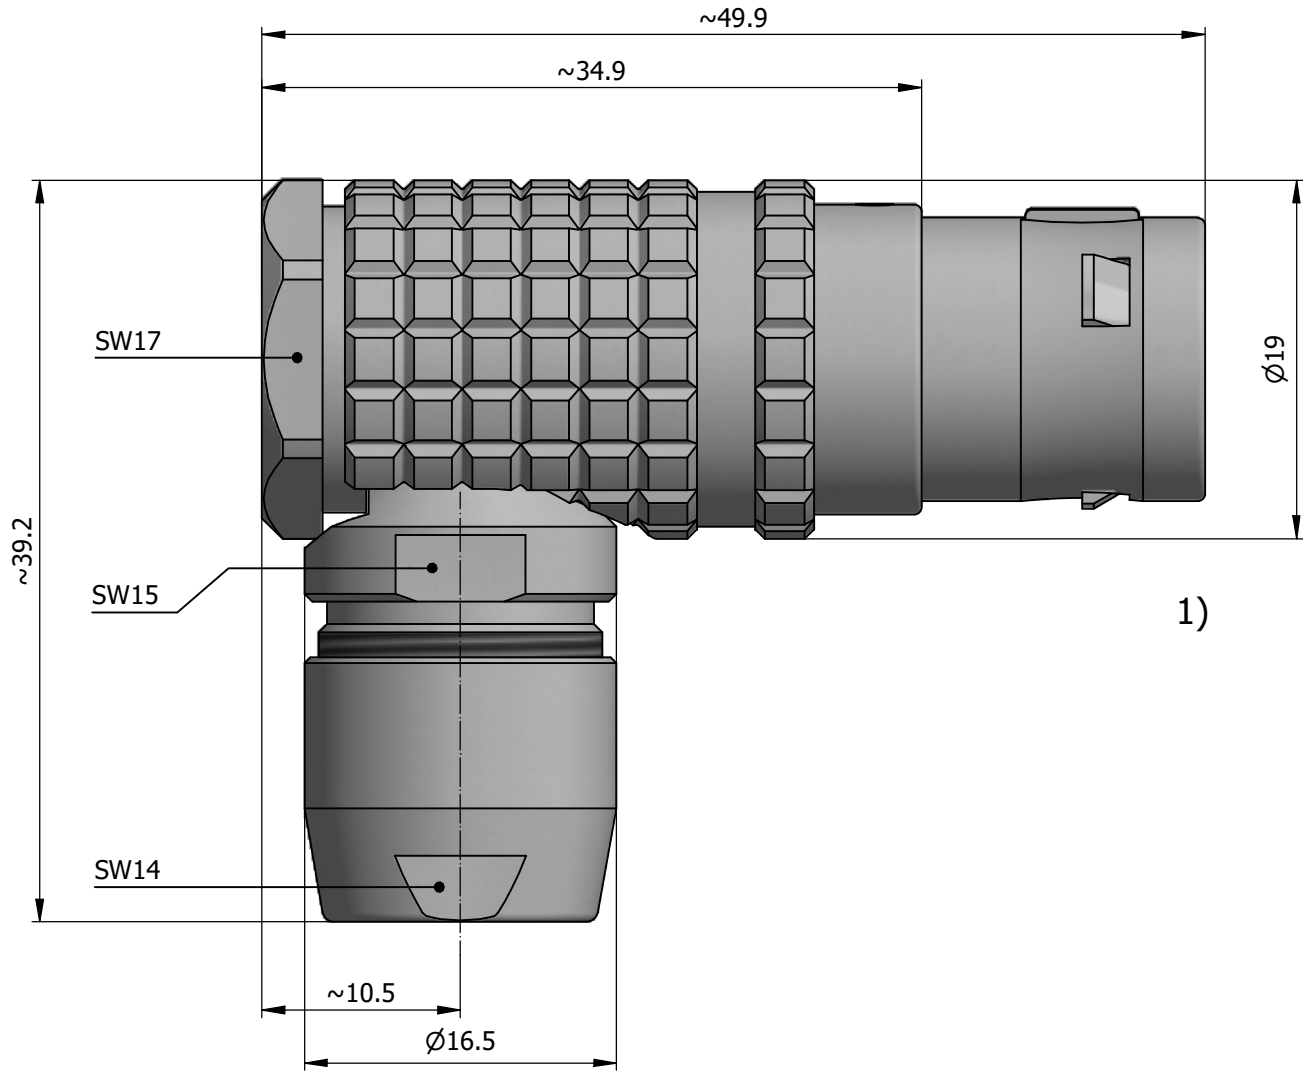

All dimensions are in millimeters (mm)

Alignment Key
Front View

Insert Configuration
Rear View

Note:

1) This picture is generic and for illustrative purposes only, and may show different keying, materials, colour, finish, and contact configuration. Minor shape or feature variations to actual item may be present.

All additional information are documented on the datasheet (See below link or QR Code)
www.lemo.com/pdf/FHG.3B.844.CLCD722.pdf

Model	Alignment Key	Series	Insert Config.	Housing	Insulator	Contact	Collet Type	Cable Ø	Variant
FHG	.3B	.844	.CLCD	722					