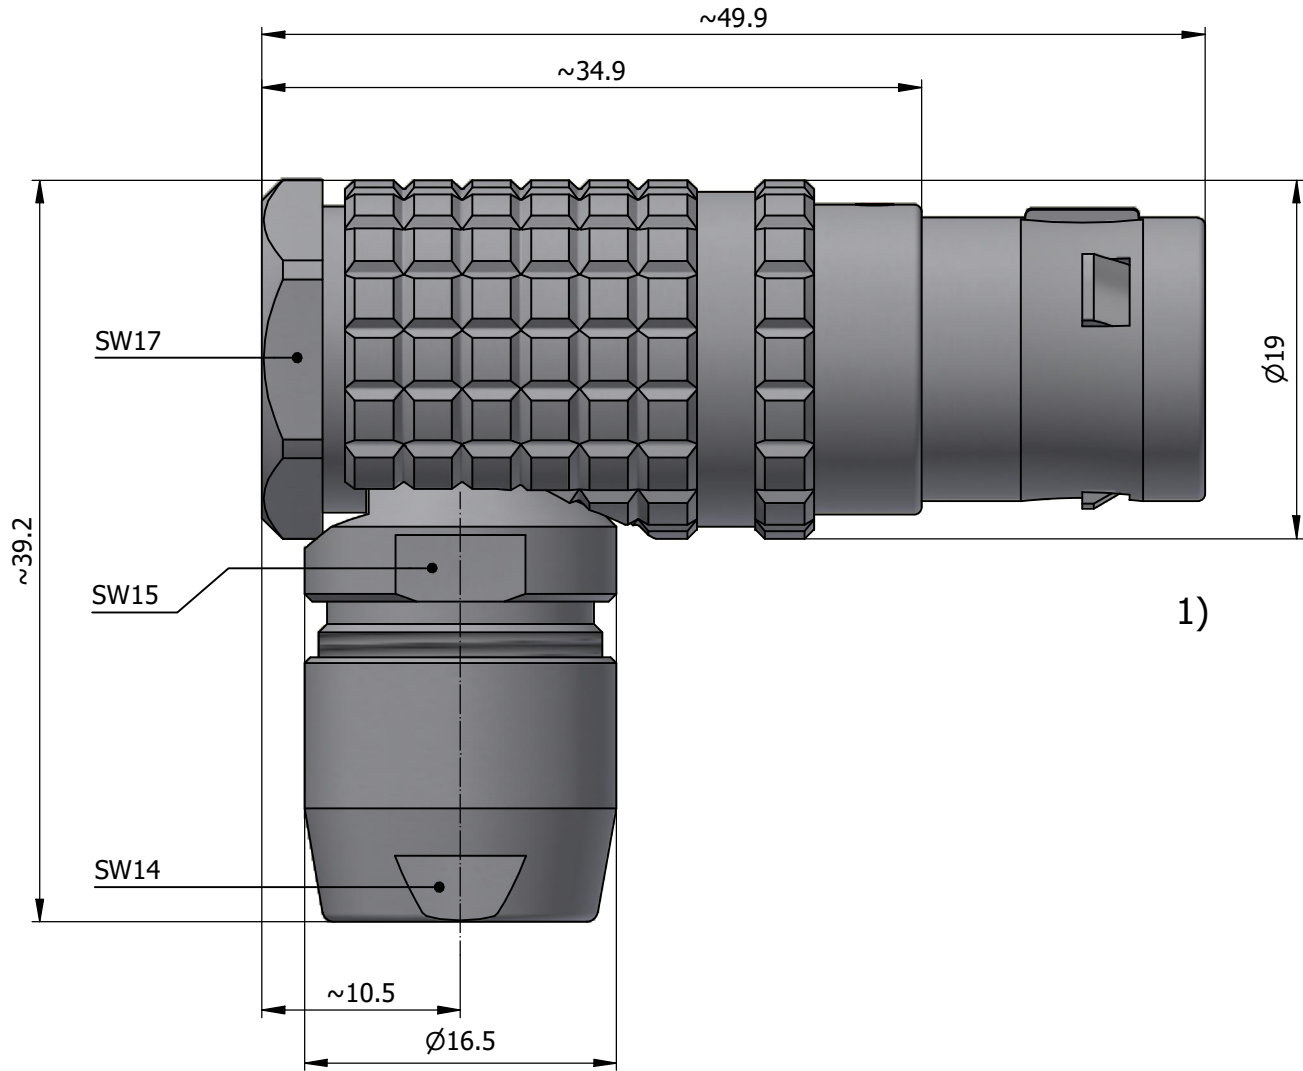

All dimensions are in millimeters (mm)

Alignment Key
Front View

Insert Configuration
Rear View

Note:

1) This picture is generic and for illustrative purposes only, and may show different keying, materials, colour, finish, and contact configuration. Minor shape or feature variations to actual item may be present.

All additional information are documented on the datasheet (See below link or QR Code)
www.lemo.com/pdf/FHG.3B.856.CLAD921.pdf

Model Alignment Key Series Insert Config. Housing Insulator Contact Collet Type Cable \varnothing Variant
FHG.3B.856.CLAD921