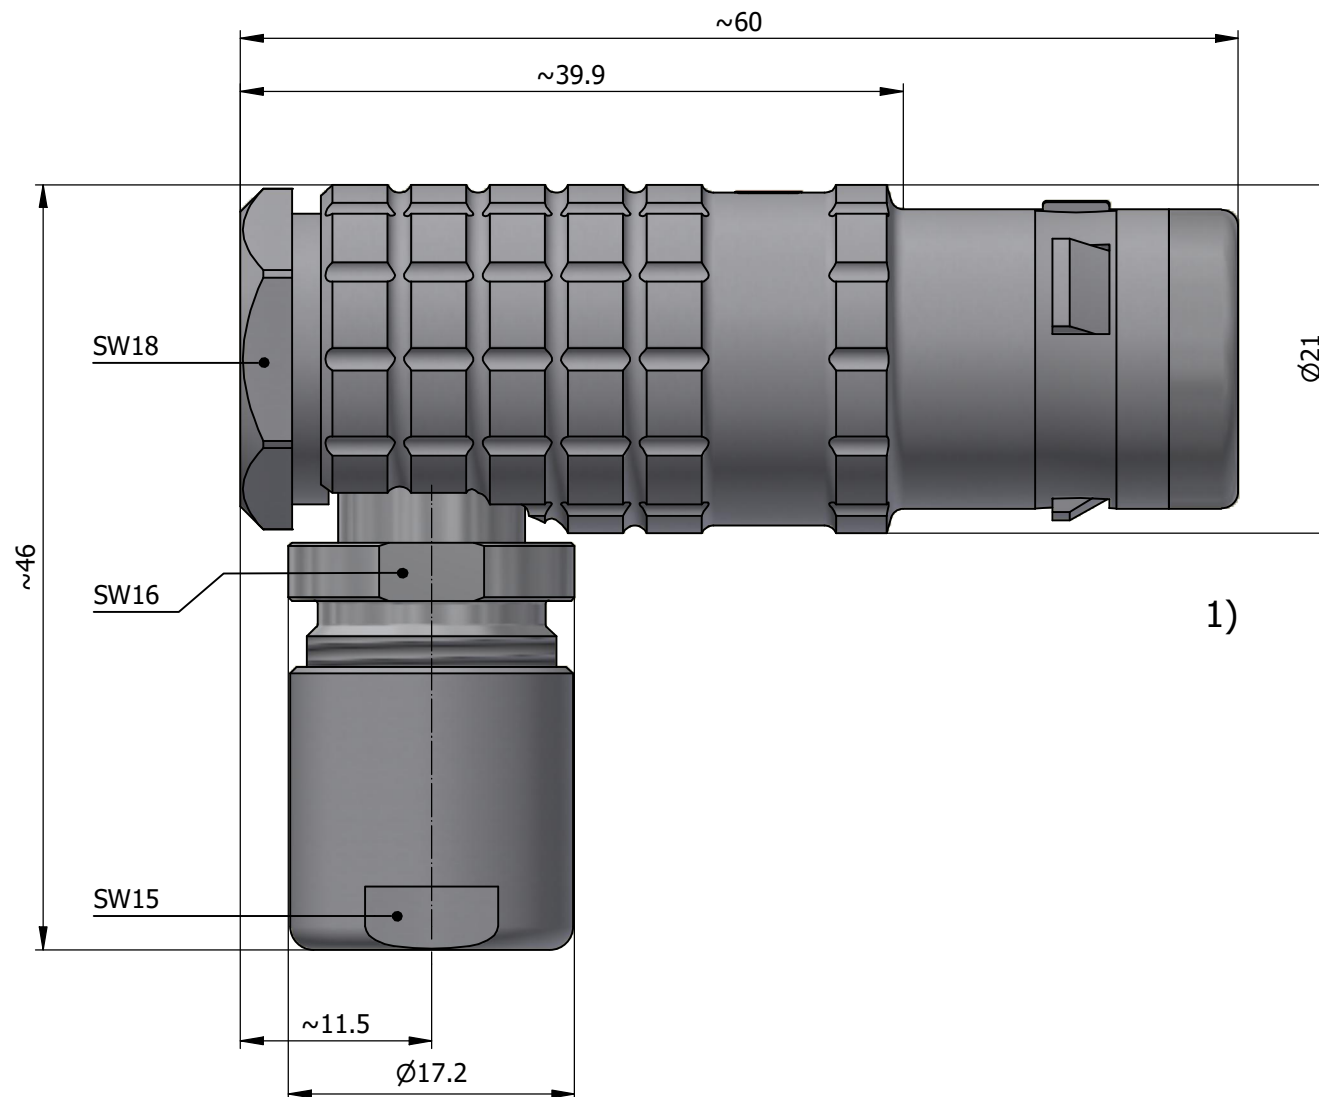

All dimensions are in millimeters (mm)

Alignment Key  
Front View

Insert Configuration  
Rear View

**Note:**

1) This picture is generic and for illustrative purposes only, and may show different keying, materials, colour, finish, and contact configuration. Minor shape or feature variations to actual item may be present.

All additional information are documented on the datasheet (See below link or QR Code)  
[www.lemo.com/pdf/FHG.3K.302.CLAC11E.pdf](http://www.lemo.com/pdf/FHG.3K.302.CLAC11E.pdf)

Model	Alignment Key	Series	Insert Config.	Housing	Insulator	Contact	Collet Type	Cable Ø	Variant
FHG	.3K	.302	.CLAC	11E					

CD

Drawn	17.12.2024	MARI / MARI
Checked	17.12.2024	MARI
Modified	00	17.12.2024 / MARI
DO NOT SCALE DRAWING		

**FHG.3K.302.CLAC11E**