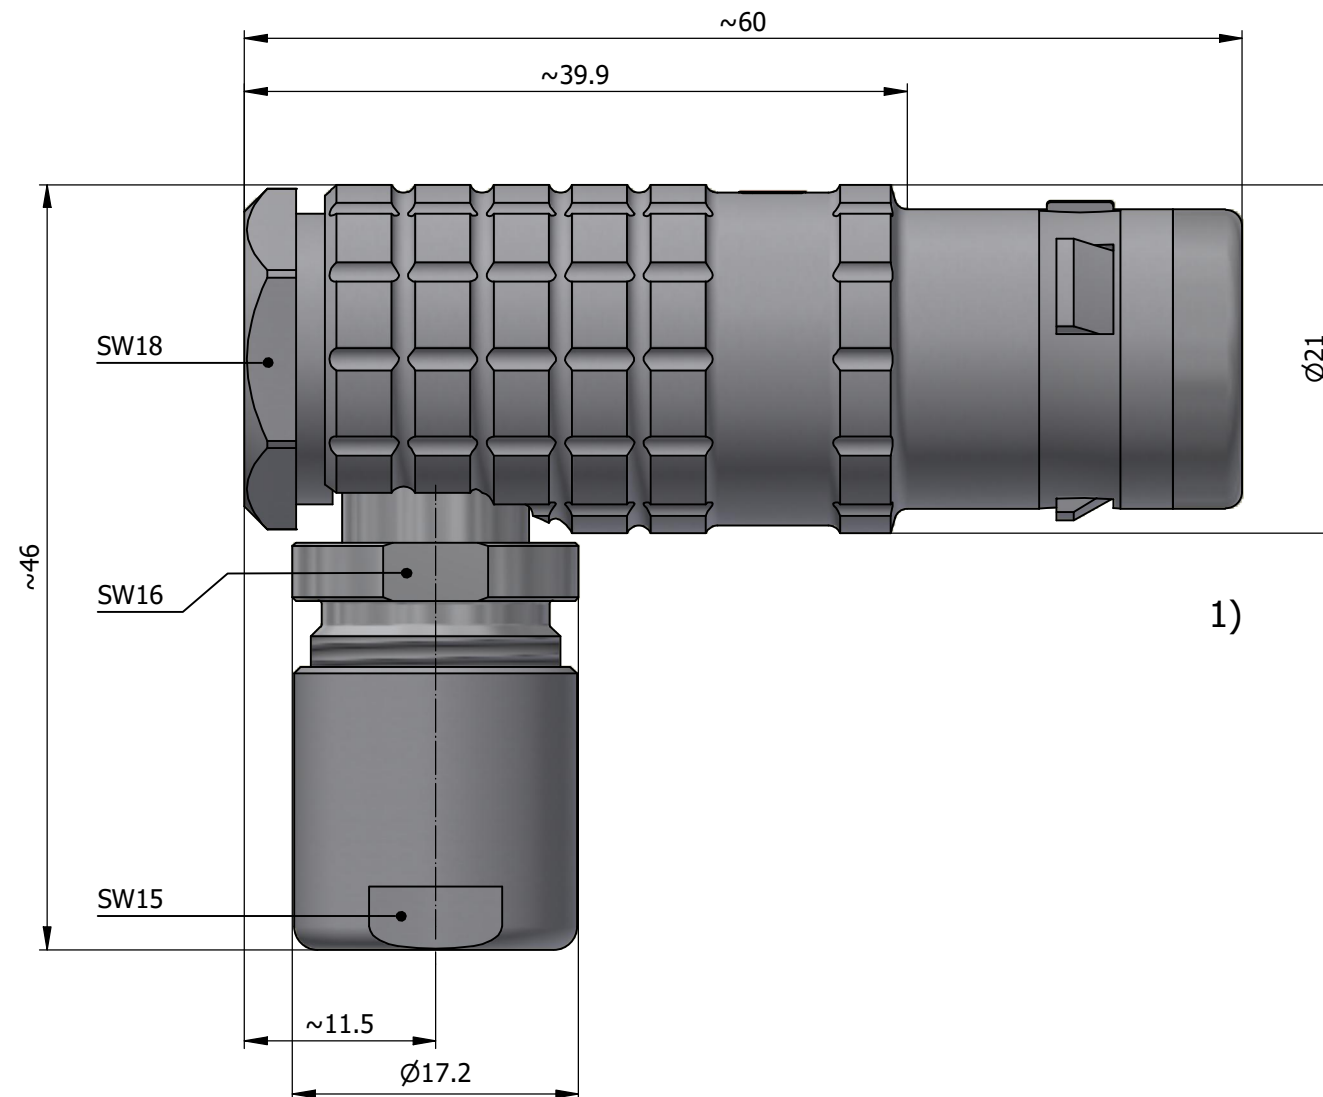

All dimensions are in millimeters (mm)

Alignment Key
Front View

Insert Configuration
Rear View

Note:

1) This picture is generic and for illustrative purposes only, and may show different keying, materials, colour, finish, and contact configuration. Minor shape or feature variations to actual item may be present.

All additional information are documented on the datasheet (See below link or QR Code)
www.lemo.com/pdf/FHG.3K.303.CLAC55.pdf

Model	Alignment Key	Series	Insert Config.	Housing	Insulator	Contact	Collet Type	Cable Ø	Variant
FHG	.3K	.303	.CLAC55						