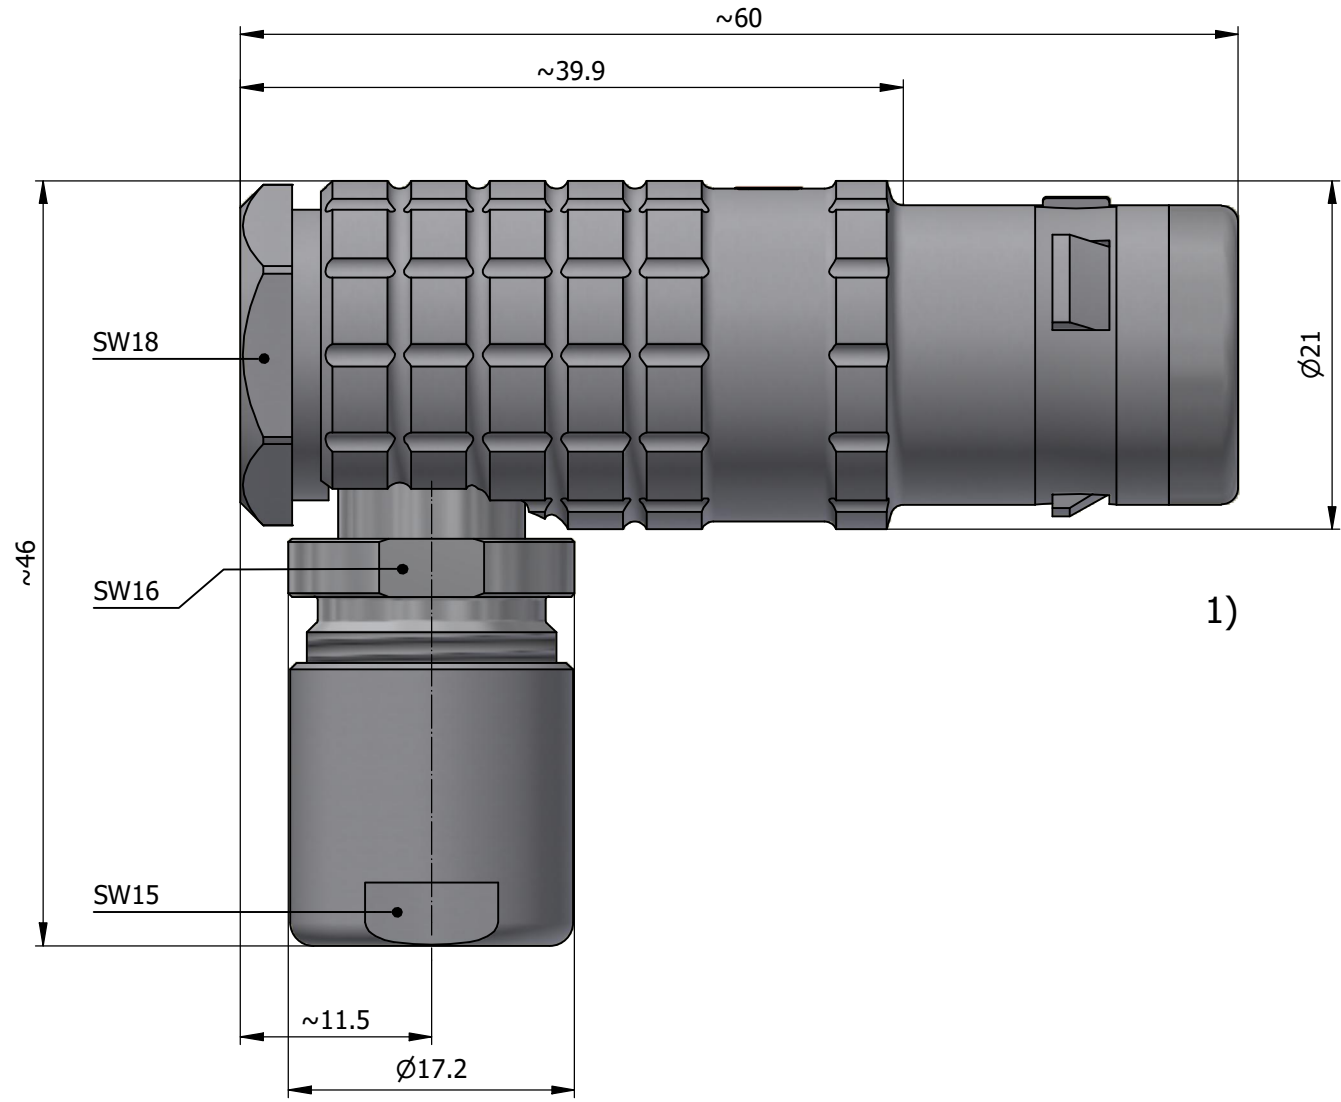

All dimensions are in millimeters (mm)

Alignment Key
Front View

Insert Configuration
Rear View

1)

Note:

1) This picture is generic and for illustrative purposes only, and may show different keying, materials, colour, finish, and contact configuration. Minor shape or feature variations to actual item may be present.

All additional information are documented on the datasheet (See below link or QR Code)
www.lemo.com/pdf/FHG.3K.304.CLAC10.pdf

Model	Alignment Key	Series	Insert Config.	Housing	Insulator	Contact	Collet Type	Cable Ø	Variant
FHG	.3K	.304	.CLAC10						