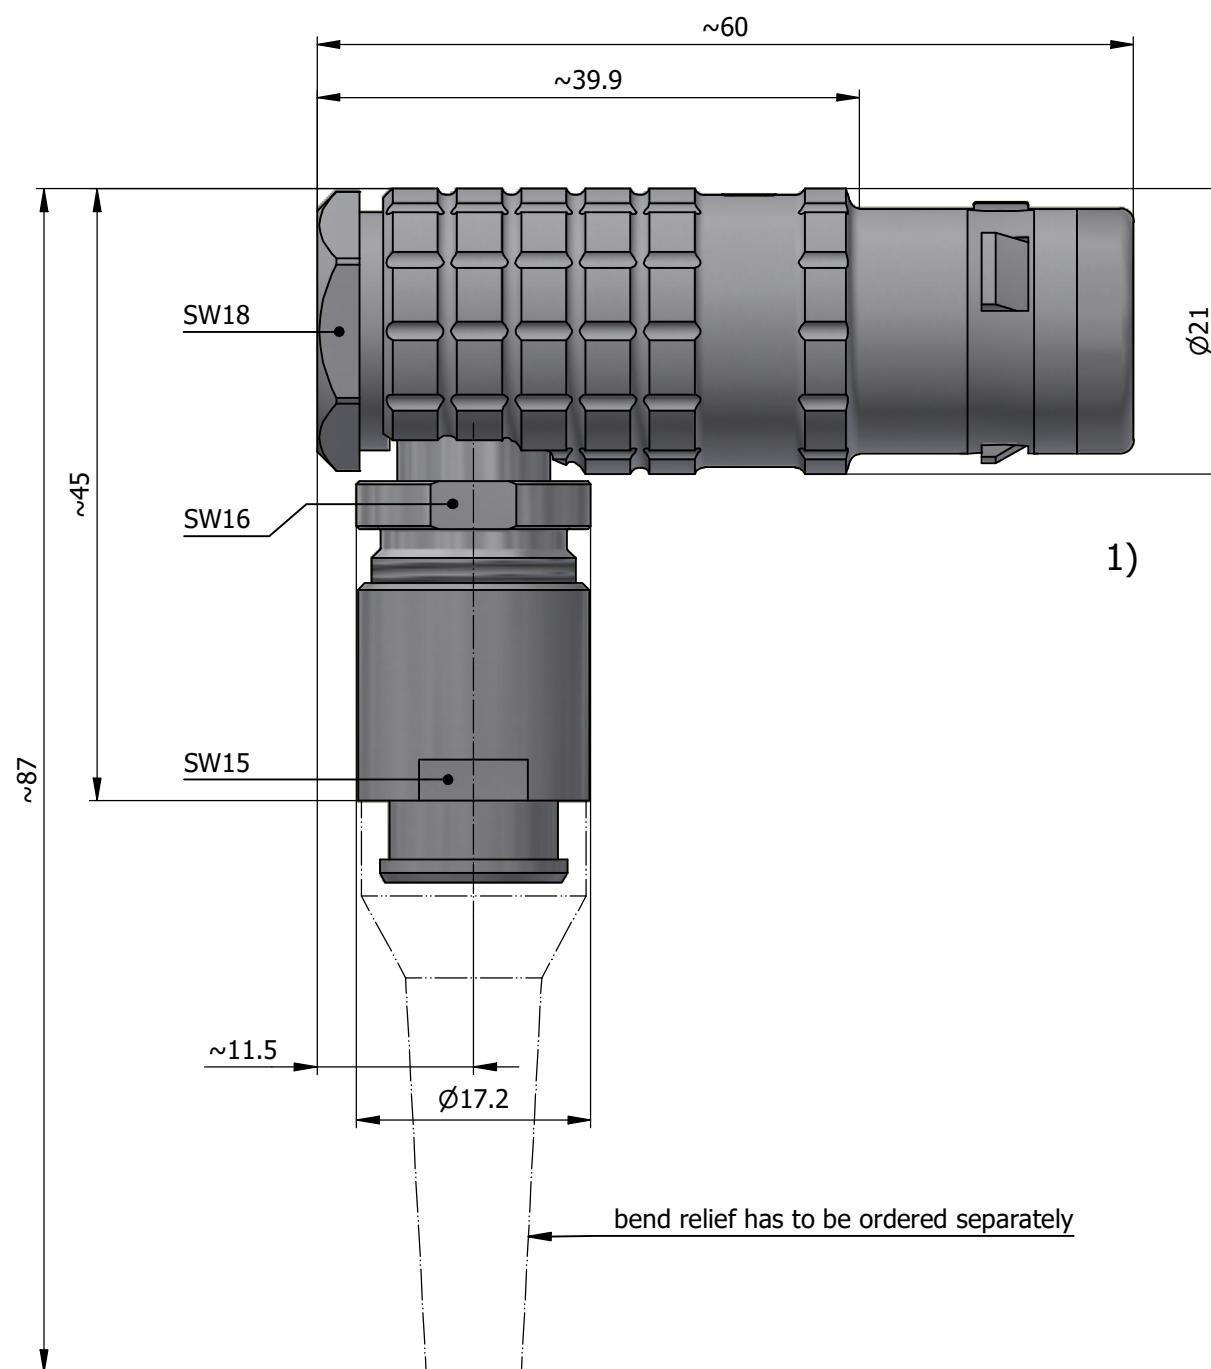

All dimensions are in millimeters (mm)

Alignment Key  
Front View

Insert Configuration  
Rear View

**Note:**

1) This picture is generic and for illustrative purposes only, and may show different keying, materials, colour, finish, and contact configuration. Minor shape or feature variations to actual item may be present.

All additional information are documented on the datasheet (See below link or QR Code)  
[www.lemo.com/pdf/FHG.3K.304.CLAC11Z.pdf](http://www.lemo.com/pdf/FHG.3K.304.CLAC11Z.pdf)

Model	Alignment Key	Series	Insert Config.	Housing	Insulator	Contact	Collet Type	Cable $\phi$	Variant
FHG	.3K	.304	.CLAC	11Z					

Datasheet

**Elbow (90°) plug with cable collet for bend relief**  
 Series 3K

**LEMO**  
 LEMO SA  
 Chemin des Champs-Courbes 28  
 1024 Ecublens - SWITZERLAND

Tel. (+41 21) 695 16 00  
 email : info@lemo.com  
 www.lemo.com

CD

Drawn	17.12.2024	MARI/MARI
Checked	17.12.2024	MARI
Modified	00	17.12.2024/MARI
DO NOT SCALE DRAWING		

**FHG.3K.304.CLAC11Z**