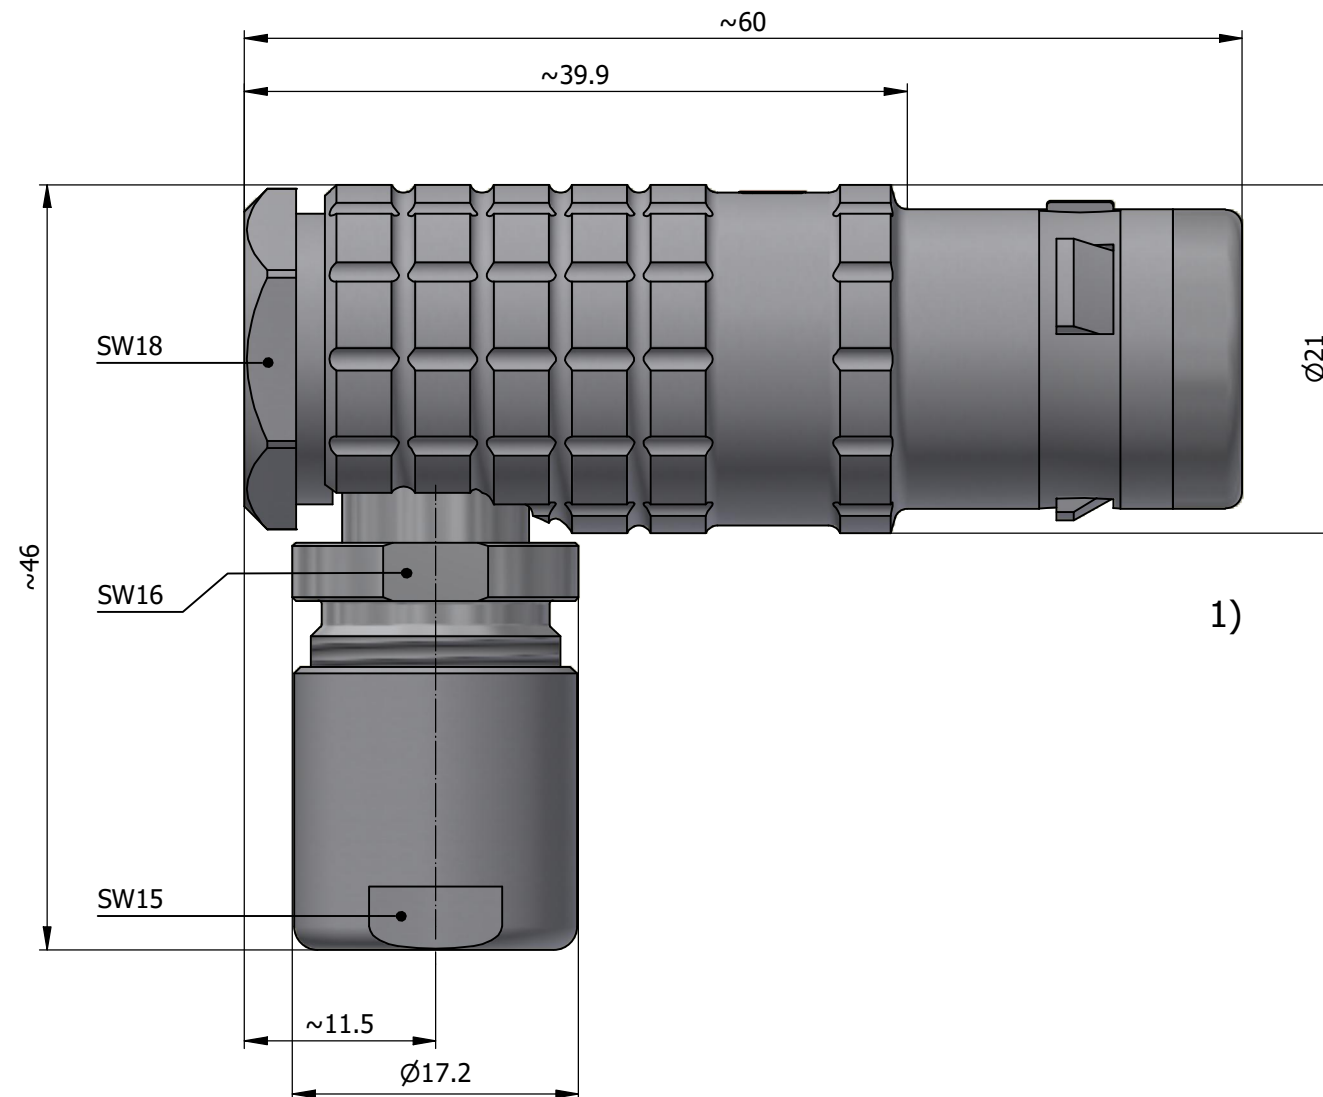

All dimensions are in millimeters (mm)

Alignment Key  
Front View

Insert Configuration  
Rear View

**Note:**

1) This picture is generic and for illustrative purposes only, and may show different keying, materials, colour, finish, and contact configuration. Minor shape or feature variations to actual item may be present.

All additional information are documented on the datasheet (See below link or QR Code)  
[www.lemo.com/pdf/FHG.3K.304.CLAC75.pdf](http://www.lemo.com/pdf/FHG.3K.304.CLAC75.pdf)

Model	Alignment Key	Series	Insert Config.	Housing	Insulator	Contact	Collet Type	Cable Ø	Variant
FHG		3K							
304.CLAC75									

Datasheet

**Elbow (90°) plug with cable collet**

Series 3K

LEMO SA  
 Chemin des Champs-Courbes 28  
 1024 Ecublens - SWITZERLAND

Tel. (+41 21) 695 16 00  
 email : info@lemo.com  
 www.lemo.com

CD

Drawn	17.12.2024	MARI / MARI
Checked	17.12.2024	MARI
Modified	00	17.12.2024 / MARI
DO NOT SCALE DRAWING		