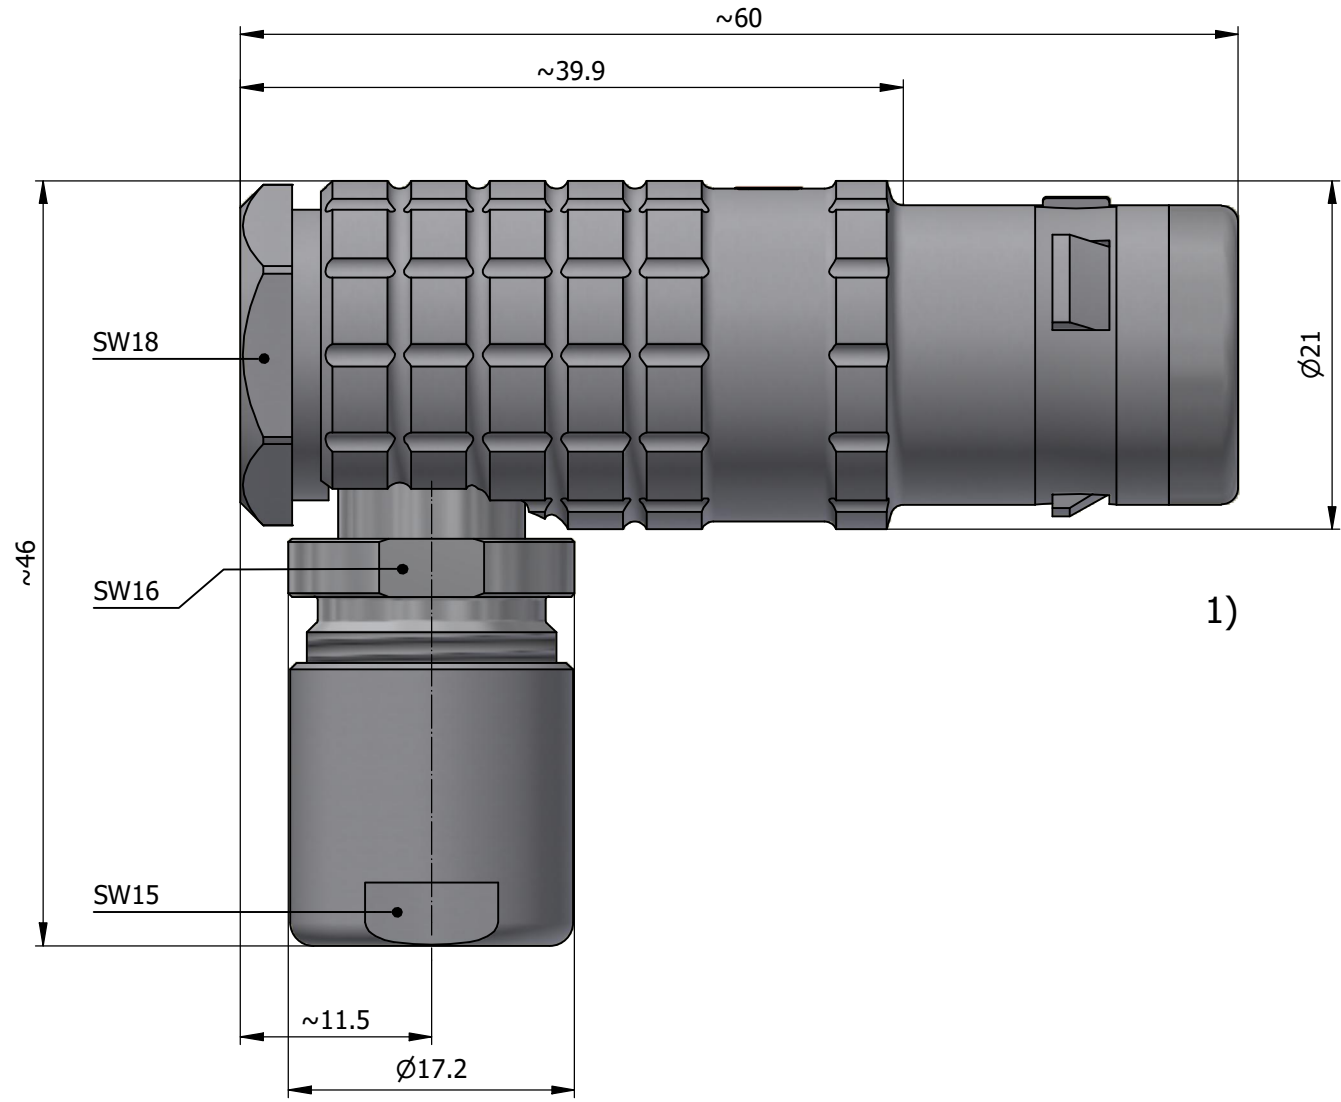

All dimensions are in millimeters (mm)

Alignment Key  
Front View

Insert Configuration  
Rear View

1)

**Note:**

1) This picture is generic and for illustrative purposes only, and may show different keying, materials, colour, finish, and contact configuration. Minor shape or feature variations to actual item may be present.

All additional information are documented on the datasheet (See below link or QR Code)  
[www.lemo.com/pdf/FHG.3K.304.CLAC85.pdf](http://www.lemo.com/pdf/FHG.3K.304.CLAC85.pdf)

Model	Alignment Key	Series	Insert Config.	Housing	Insulator	Contact	Collet Type	Cable Ø	Variant
FHG	.3K	.304	.CLAC85						

CD

Drawn	17.12.2024	MARI / MARI
Checked	17.12.2024	MARI
Modified	00	17.12.2024 / MARI
DO NOT SCALE DRAWING		

**FHG.3K.304.CLAC85**