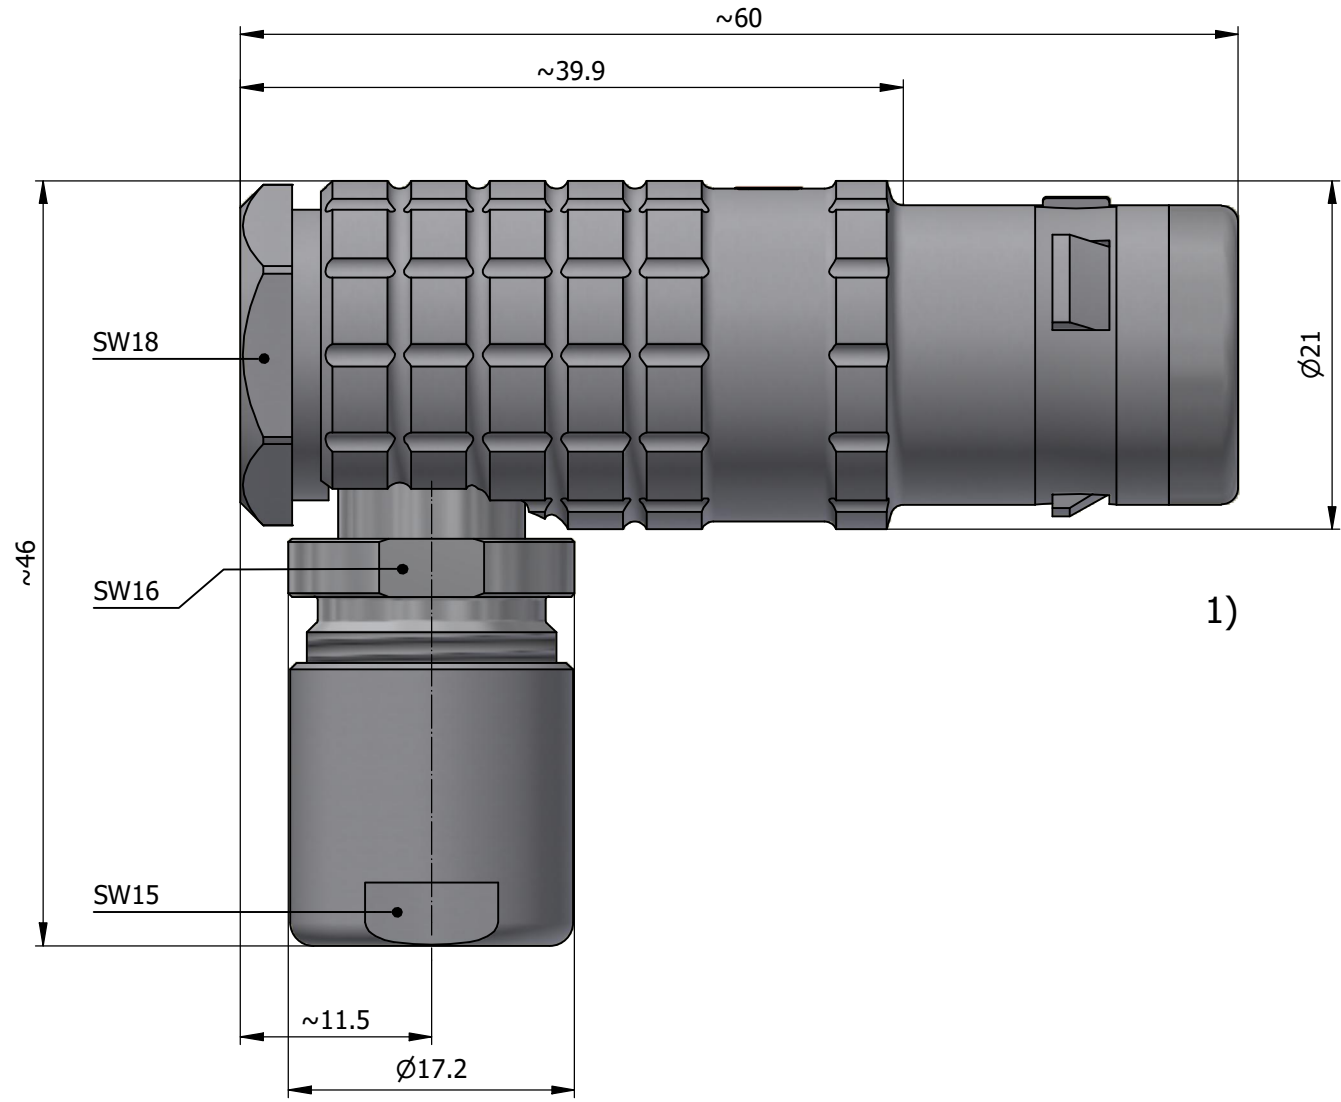

All dimensions are in millimeters (mm)

Alignment Key
Front View

Insert Configuration
Rear View

Note:

1) This picture is generic and for illustrative purposes only, and may show different keying, materials, colour, finish, and contact configuration. Minor shape or feature variations to actual item may be present.

All additional information are documented on the datasheet (See below link or QR Code)
www.lemo.com/pdf/FHG.3K.304.CLAC85E.pdf

Model	Alignment Key	Series	Insert Config.	Housing	Insulator	Contact	Collet Type	Cable Ø	Variant
FHG	.3K	.304	.CLAC85E						