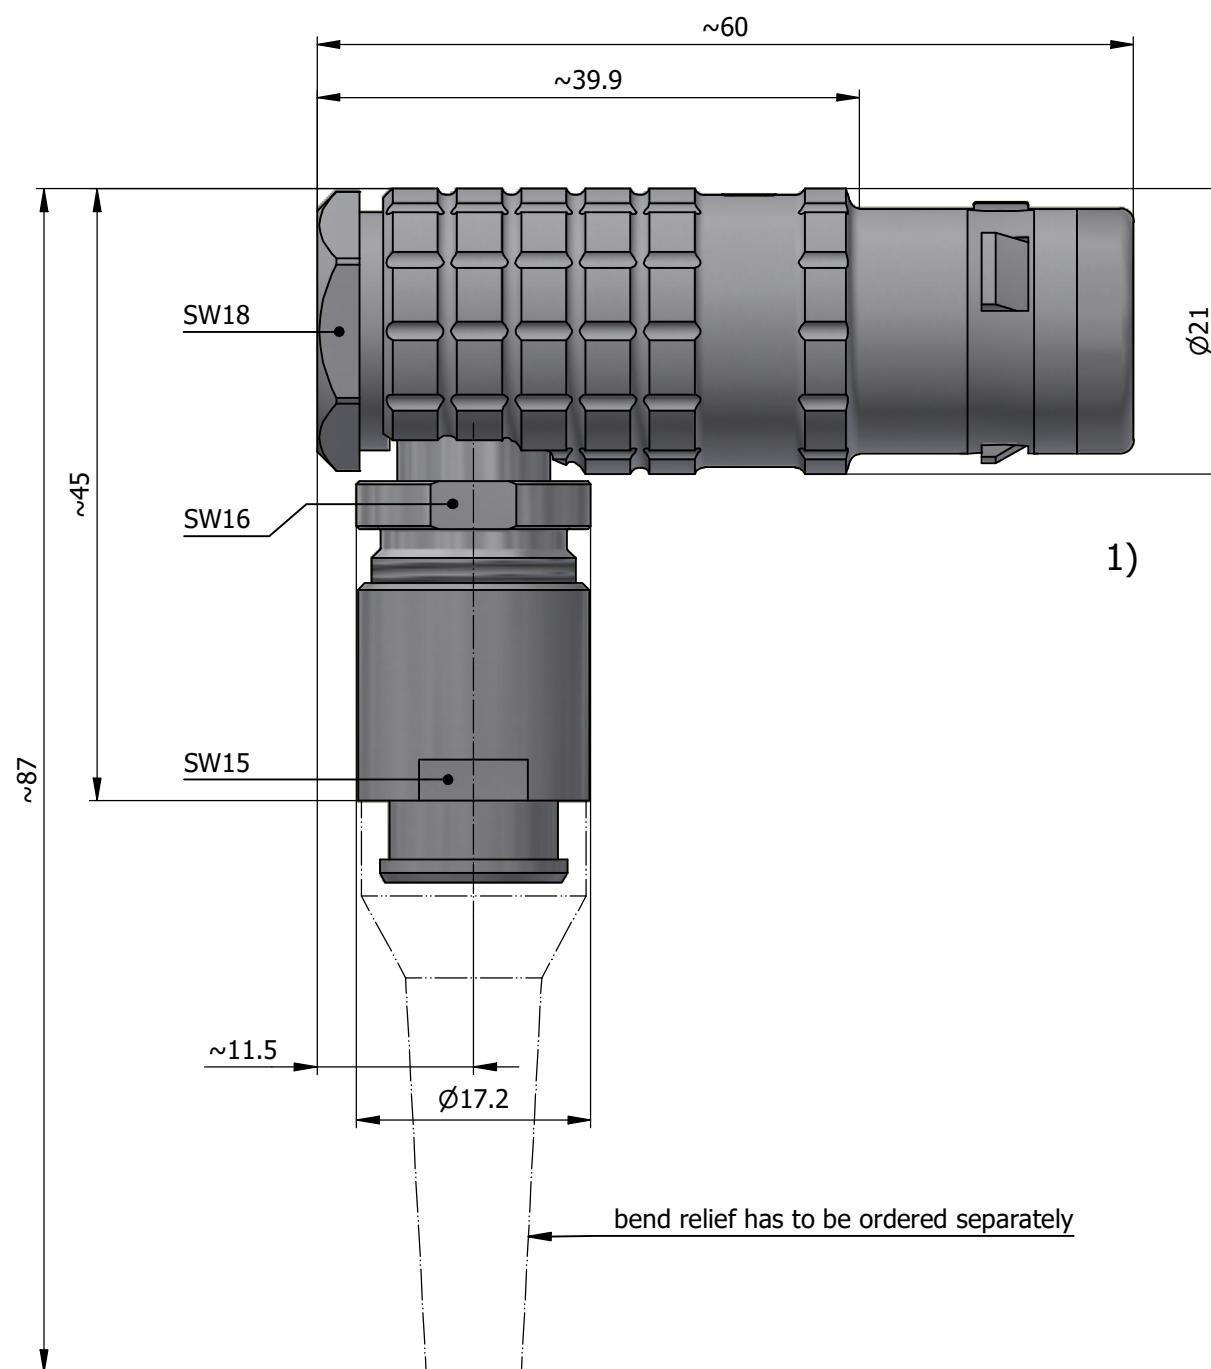

All dimensions are in millimeters (mm)

Alignment Key
Front View

Insert Configuration
Rear View

Note:

1) This picture is generic and for illustrative purposes only, and may show different keying, materials, colour, finish, and contact configuration. Minor shape or feature variations to actual item may be present.

All additional information are documented on the datasheet (See below link or QR Code)
www.lemo.com/pdf/FHG.3K.304.CLAC85Z.pdf

Model	Alignment Key	Series	Insert Config.	Housing	Insulator	Contact	Collet Type	Cable ϕ	Variant
FHG	.3K	.304	.CLAC85Z						

Datasheet

Elbow (90°) plug with cable collet for bend relief
 Series 3K

LEMO
 LEMO SA
 Chemin des Champs-Courbes 28
 1024 Ecublens - SWITZERLAND

Tel. (+41 21) 695 16 00
 email : info@lemo.com
 www.lemo.com

CD

Drawn	17.12.2024	MARI / MARI
Checked	17.12.2024	MARI
Modified	00	17.12.2024 / MARI
DO NOT SCALE DRAWING		

FHG.3K.304.CLAC85Z