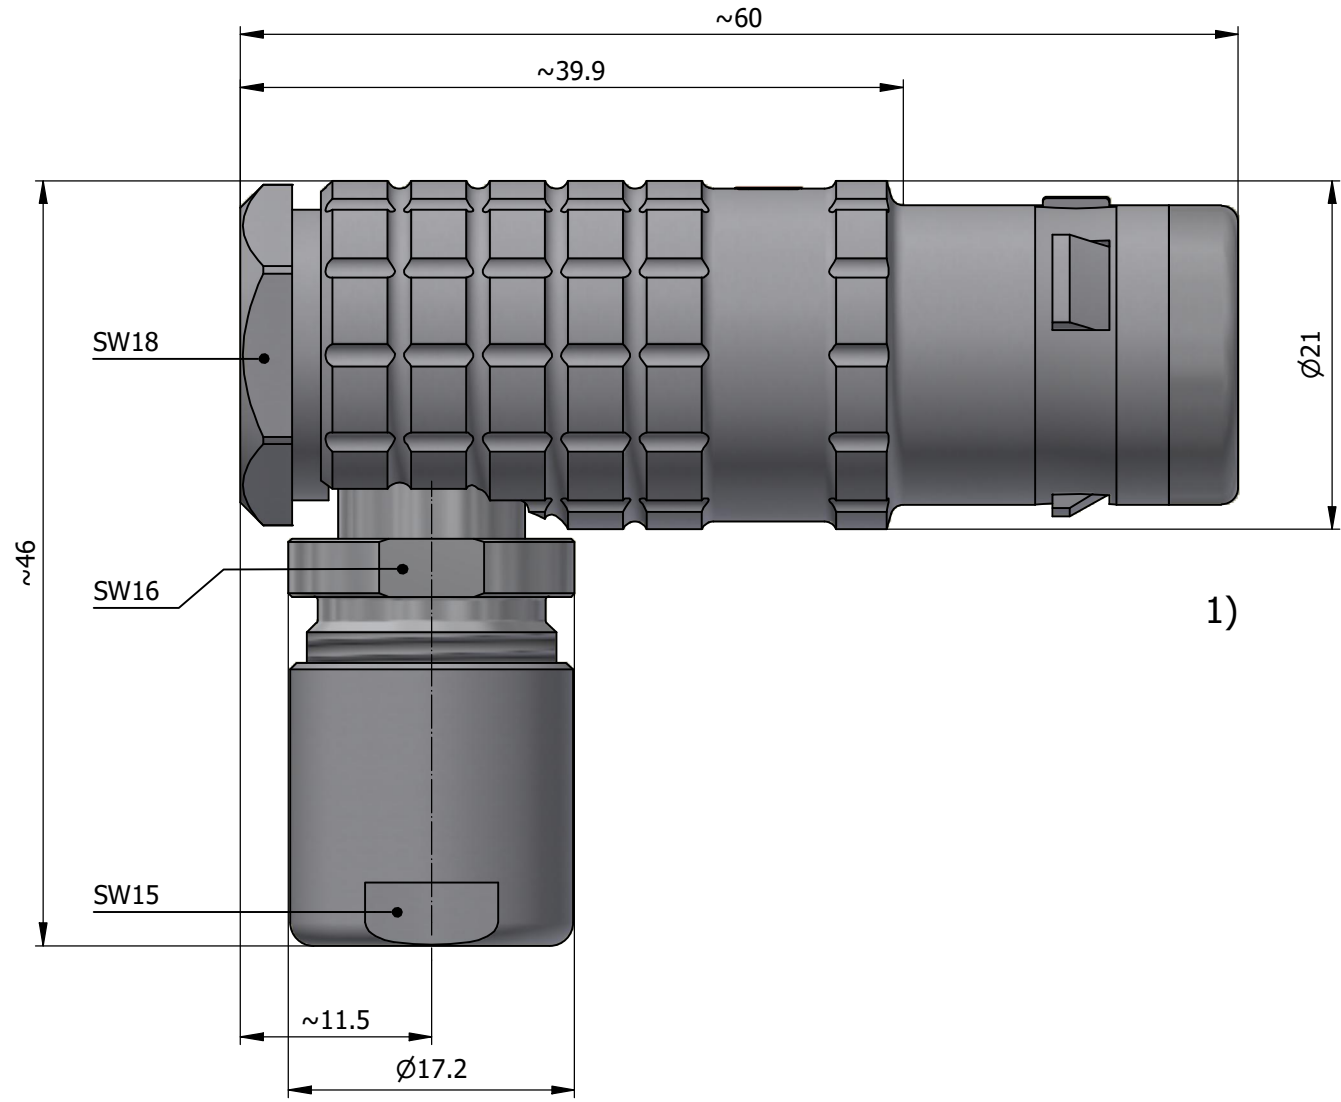

All dimensions are in millimeters (mm)

Alignment Key
Front View

Insert Configuration
Rear View

Note:

1) This picture is generic and for illustrative purposes only, and may show different keying, materials, colour, finish, and contact configuration. Minor shape or feature variations to actual item may be present.

All additional information are documented on the datasheet (See below link or QR Code)
www.lemo.com/pdf/FHG.3K.304.CLAC90.pdf

Model	Alignment Key	Series	Insert Config.	Housing	Insulator	Contact	Collet Type	Cable Ø	Variant
FHG	.3K	.304	.CLAC90						