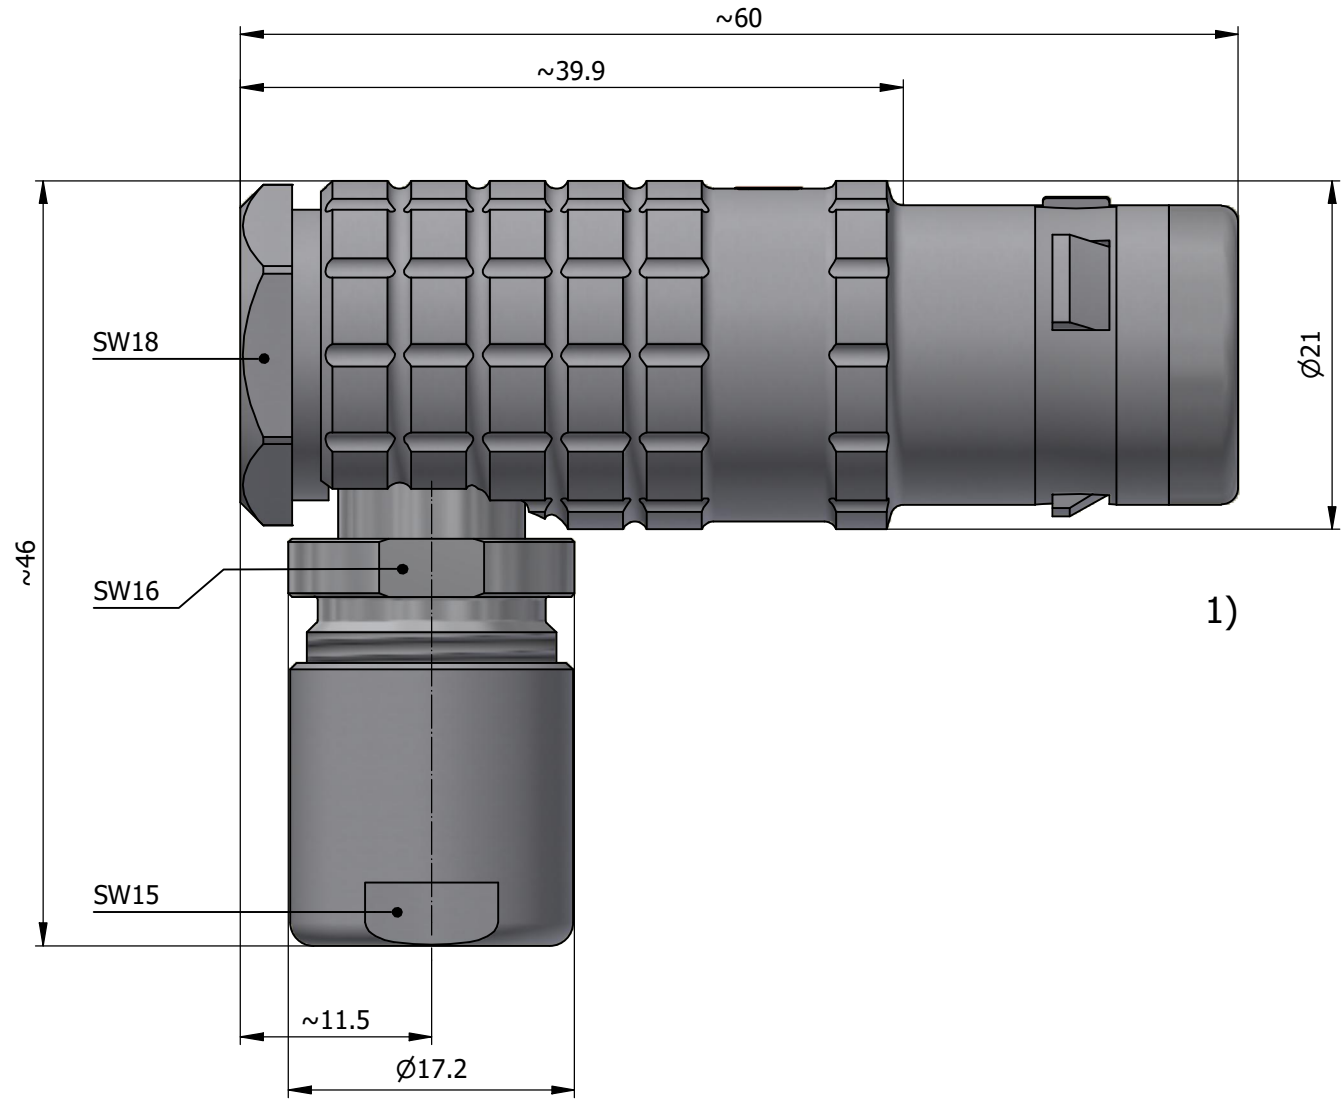

All dimensions are in millimeters (mm)

Alignment Key
Front View

Insert Configuration
Rear View

Note:

1) This picture is generic and for illustrative purposes only, and may show different keying, materials, colour, finish, and contact configuration. Minor shape or feature variations to actual item may be present.

All additional information are documented on the datasheet (See below link or QR Code)
www.lemo.com/pdf/FHG.3K.304.CLAC95.pdf

Model	Alignment Key	Series	Insert Config.	Housing	Insulator	Contact	Collet Type	Cable Ø	Variant
FHG	.3K	.304	.CLAC95						