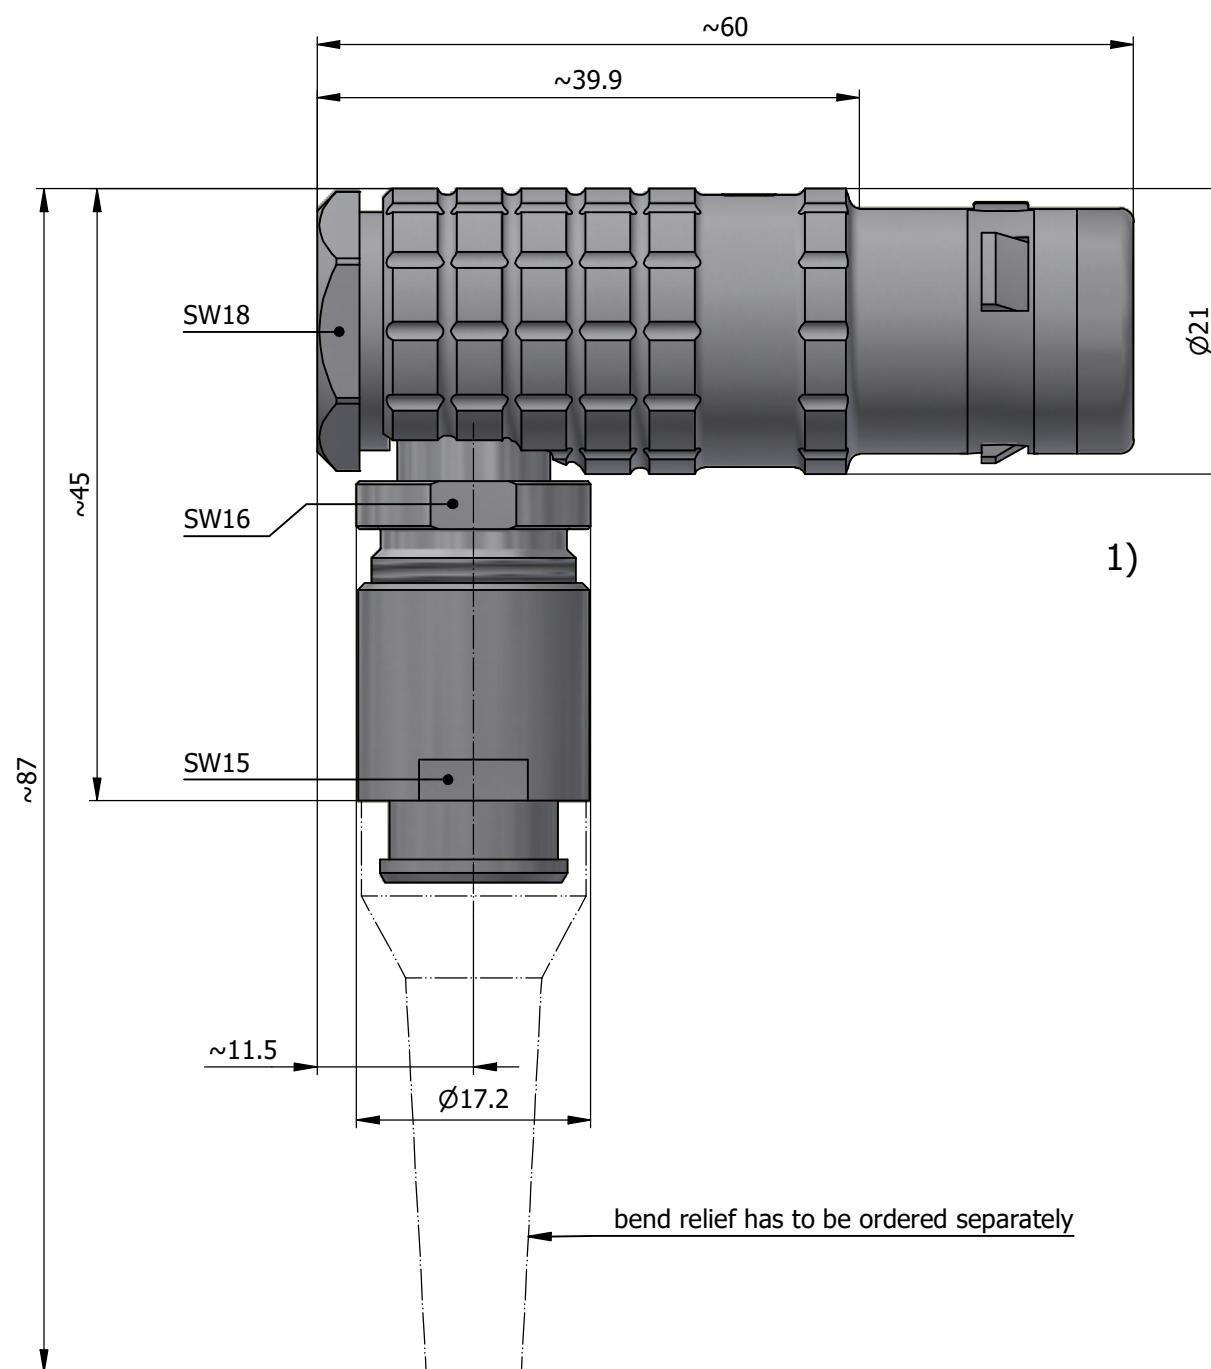

All dimensions are in millimeters (mm)

Alignment Key
Front View

Insert Configuration
Rear View

Note:

1) This picture is generic and for illustrative purposes only, and may show different keying, materials, colour, finish, and contact configuration. Minor shape or feature variations to actual item may be present.

All additional information are documented on the datasheet (See below link or QR Code)
www.lemo.com/pdf/FHG.3K.305.CLAC75Z.pdf

Model	Alignment Key	Series	Insert Config.	Housing	Insulator	Contact	Collet Type	Cable ϕ	Variant
FHG	.3K	.305	.CLAC	75Z					

Datasheet

Elbow (90°) plug with cable collet for bend relief
 Series 3K

LEMO
 LEMO SA
 Chemin des Champs-Courbes 28
 1024 Ecublens - SWITZERLAND

Tel. (+41 21) 695 16 00
 email : info@lemo.com
 www.lemo.com

CD

Drawn	17.12.2024	MARI/MARI
Checked	17.12.2024	MARI
Modified	00	17.12.2024/MARI
DO NOT SCALE DRAWING		

FHG.3K.305.CLAC75Z