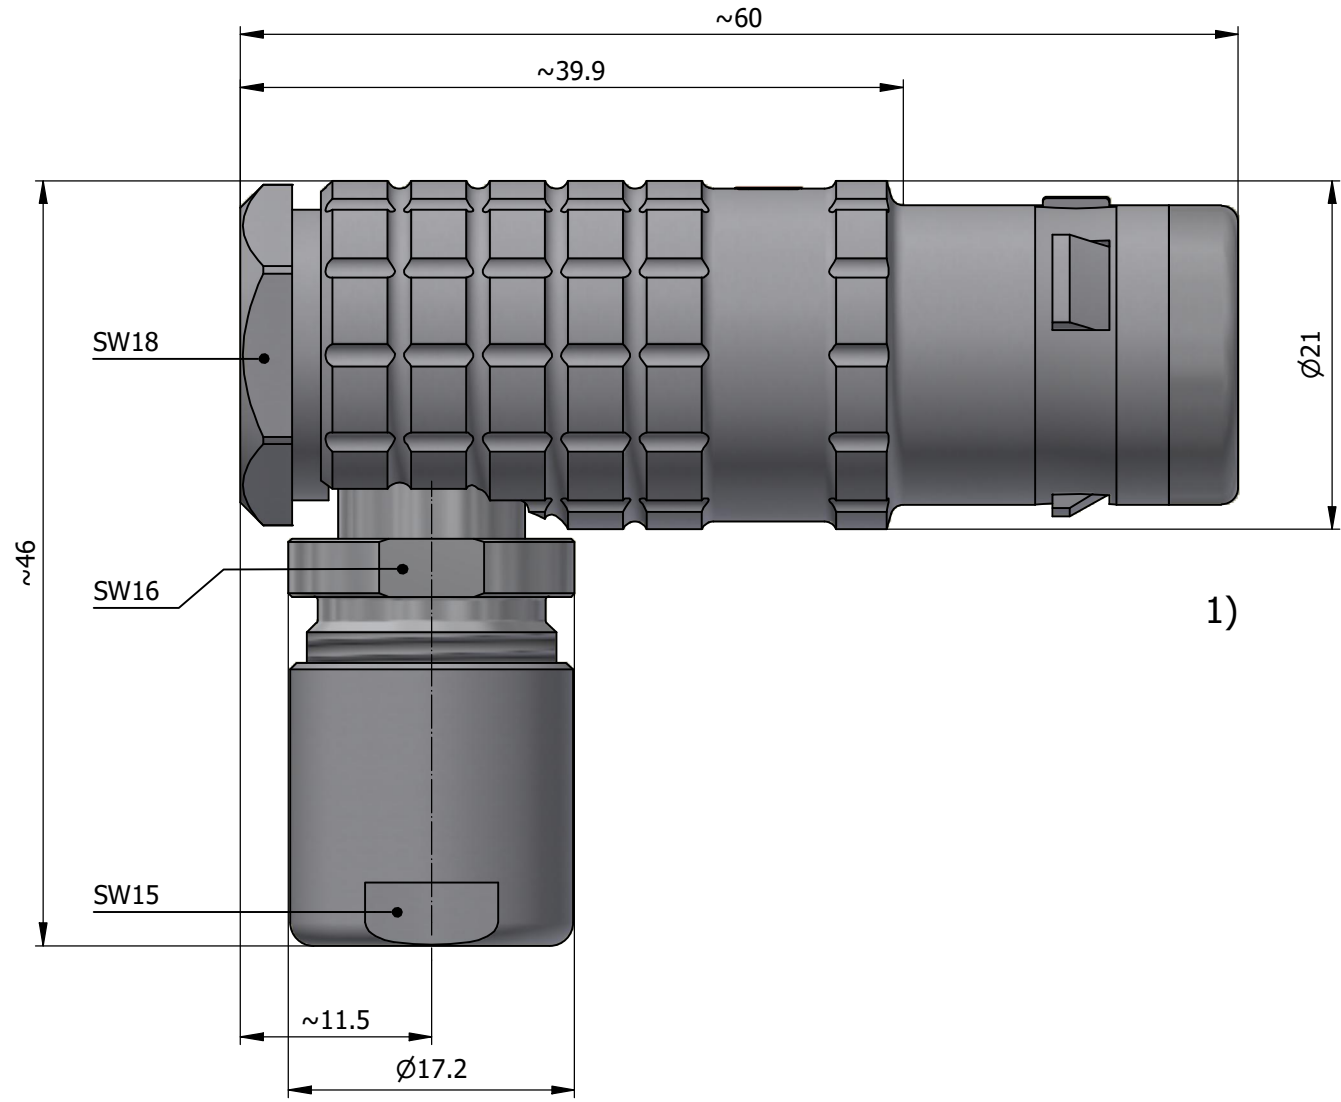

All dimensions are in millimeters (mm)

Alignment Key
Front View

Insert Configuration
Rear View

Note:

1) This picture is generic and for illustrative purposes only, and may show different keying, materials, colour, finish, and contact configuration. Minor shape or feature variations to actual item may be present.

All additional information are documented on the datasheet (See below link or QR Code)
www.lemo.com/pdf/FHG.3K.305.CLAC95.pdf

Model	Alignment Key	Series	Insert Config.	Housing	Insulator	Contact	Collet Type	Cable Ø	Variant
FHG		3K							
CLAC95									

<p>Datasheet</p>	<p>Elbow (90°) plug with cable collet</p> <p>Series 3K</p>		<p>Drawn 17.12.2024 MARI/MARI</p>
	<p>LEMO SA Chemin des Champs-Courbes 28 1024 Ecublens - SWITZERLAND</p>		<p>Checked 17.12.2024 MARI</p>
	<p>Tel. (+41 21) 695 16 00 email : info@lemo.com www.lemo.com</p>		<p>Modified 00 17.12.2024/MARI</p>
	<p>CD</p>		<p>DO NOT SCALE DRAWING</p>
<p>FHG.3K.305.CLAC95</p>			