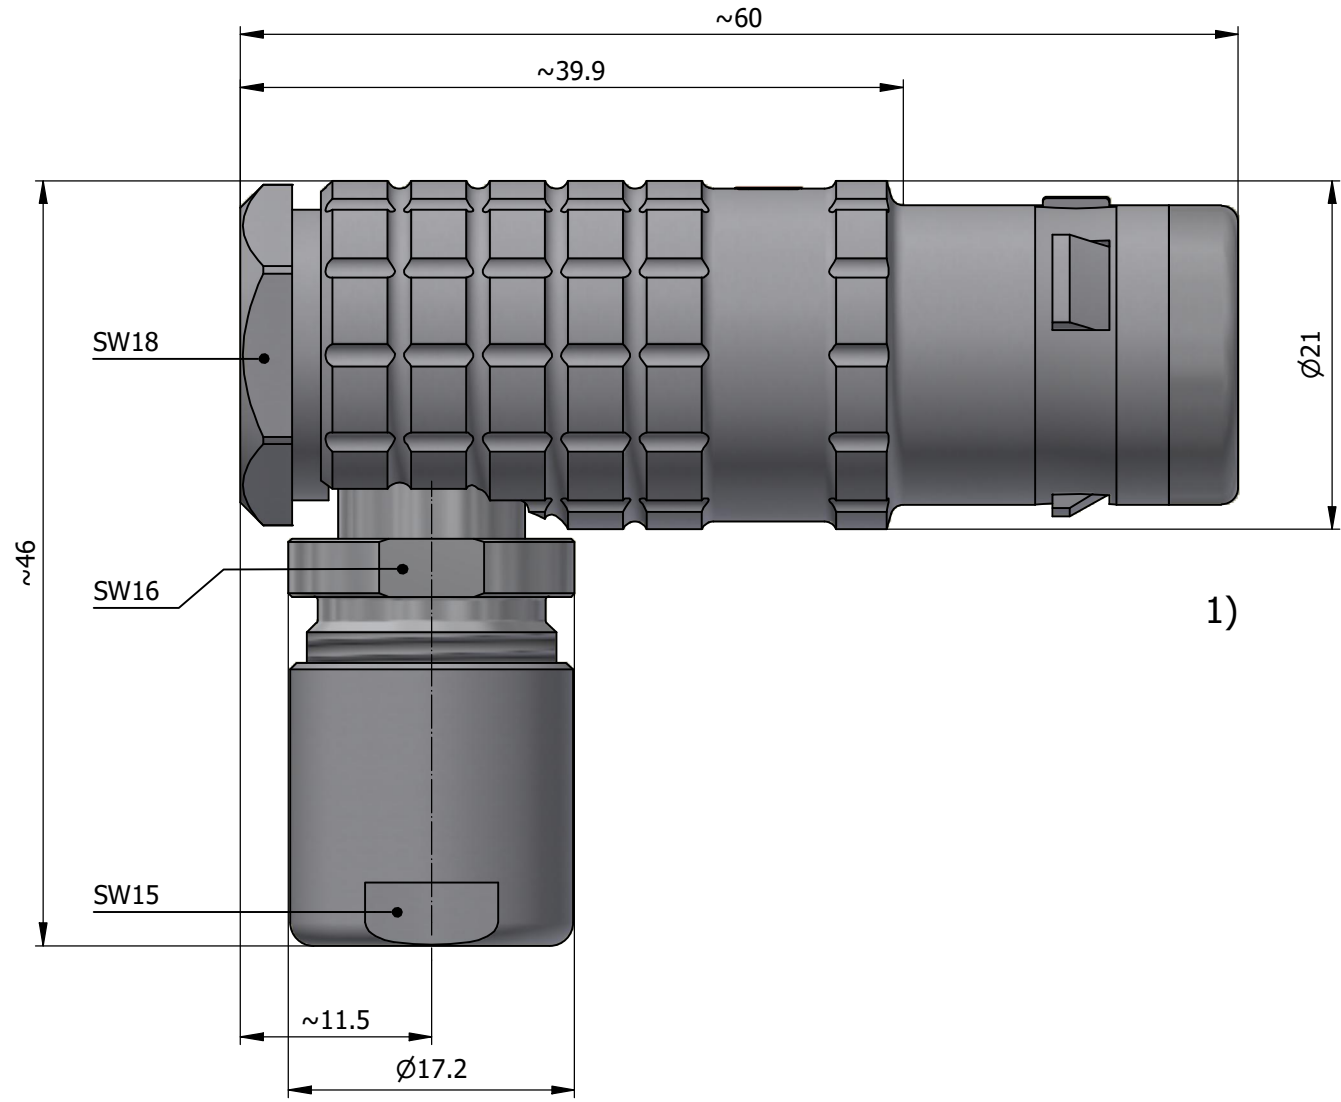

All dimensions are in millimeters (mm)

Alignment Key
Front View

Insert Configuration
Rear View

Note:

1) This picture is generic and for illustrative purposes only, and may show different keying, materials, colour, finish, and contact configuration. Minor shape or feature variations to actual item may be present.

All additional information are documented on the datasheet (See below link or QR Code)
www.lemo.com/pdf/FHG.3K.306.CLAC90.pdf

Model	Alignment Key	Series	Insert Config.	Housing	Insulator	Contact	Collet Type	Cable Ø	Variant
FHG	.3K	.306	.CLAC90						