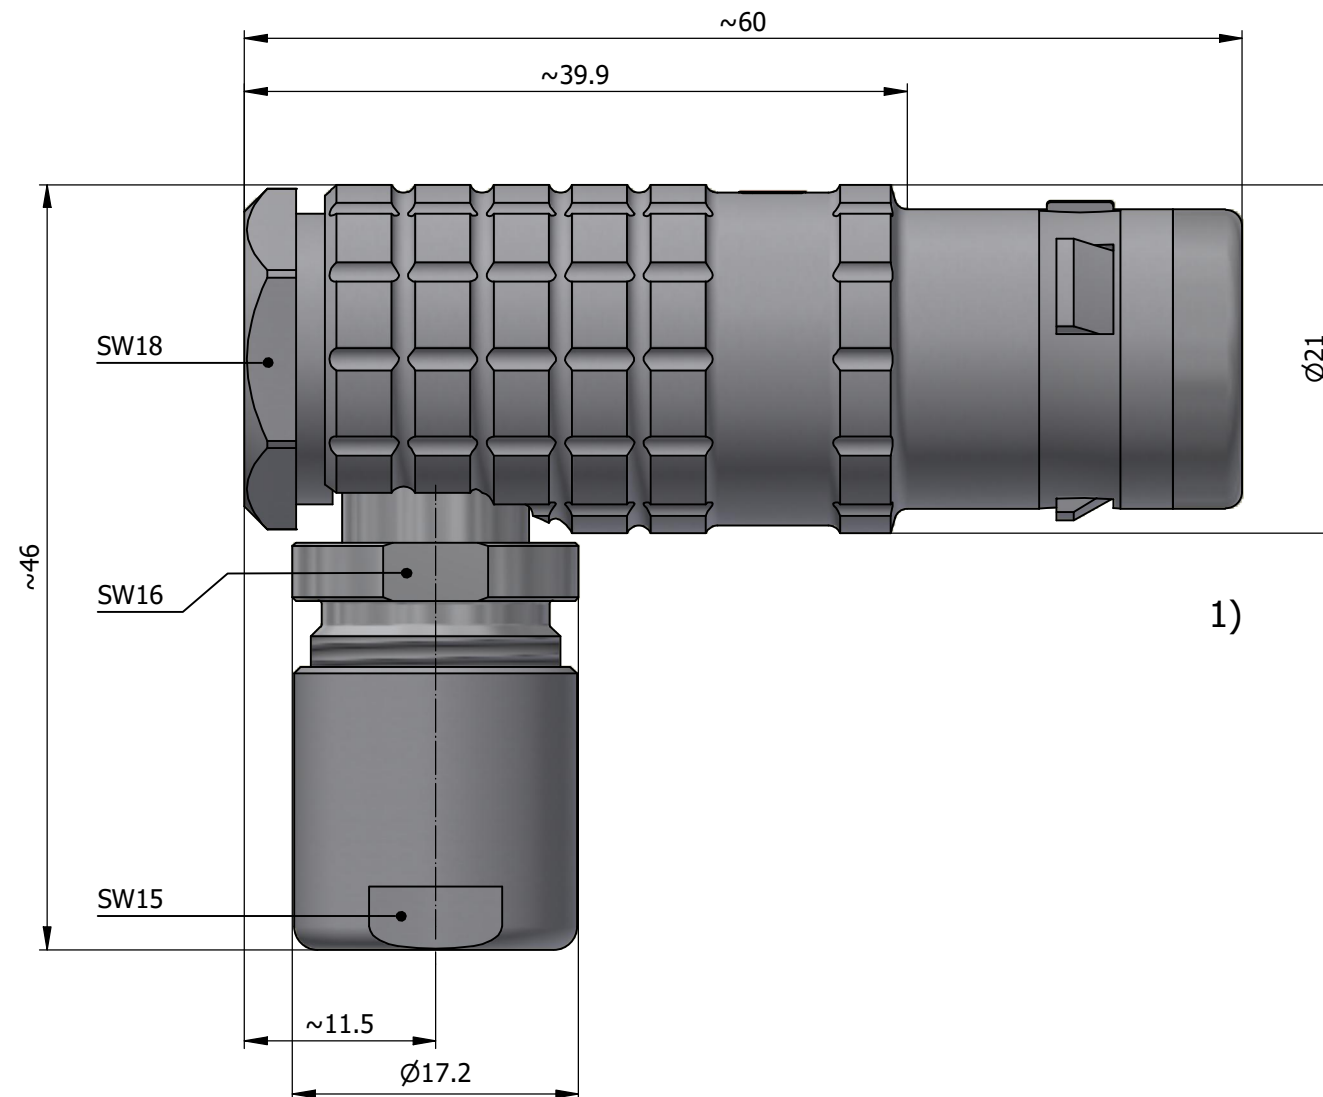

All dimensions are in millimeters (mm)

Alignment Key
Front View

Insert Configuration
Rear View

Note:

1) This picture is generic and for illustrative purposes only, and may show different keying, materials, colour, finish, and contact configuration. Minor shape or feature variations to actual item may be present.

All additional information are documented on the datasheet (See below link or QR Code)
www.lemo.com/pdf/FHG.3K.307.CLAC11.pdf

Model	Alignment Key	Series	Insert Config.	Housing	Insulator	Contact	Collet Type	Cable Ø	Variant
FHG	.3K	.307	.CLAC11						