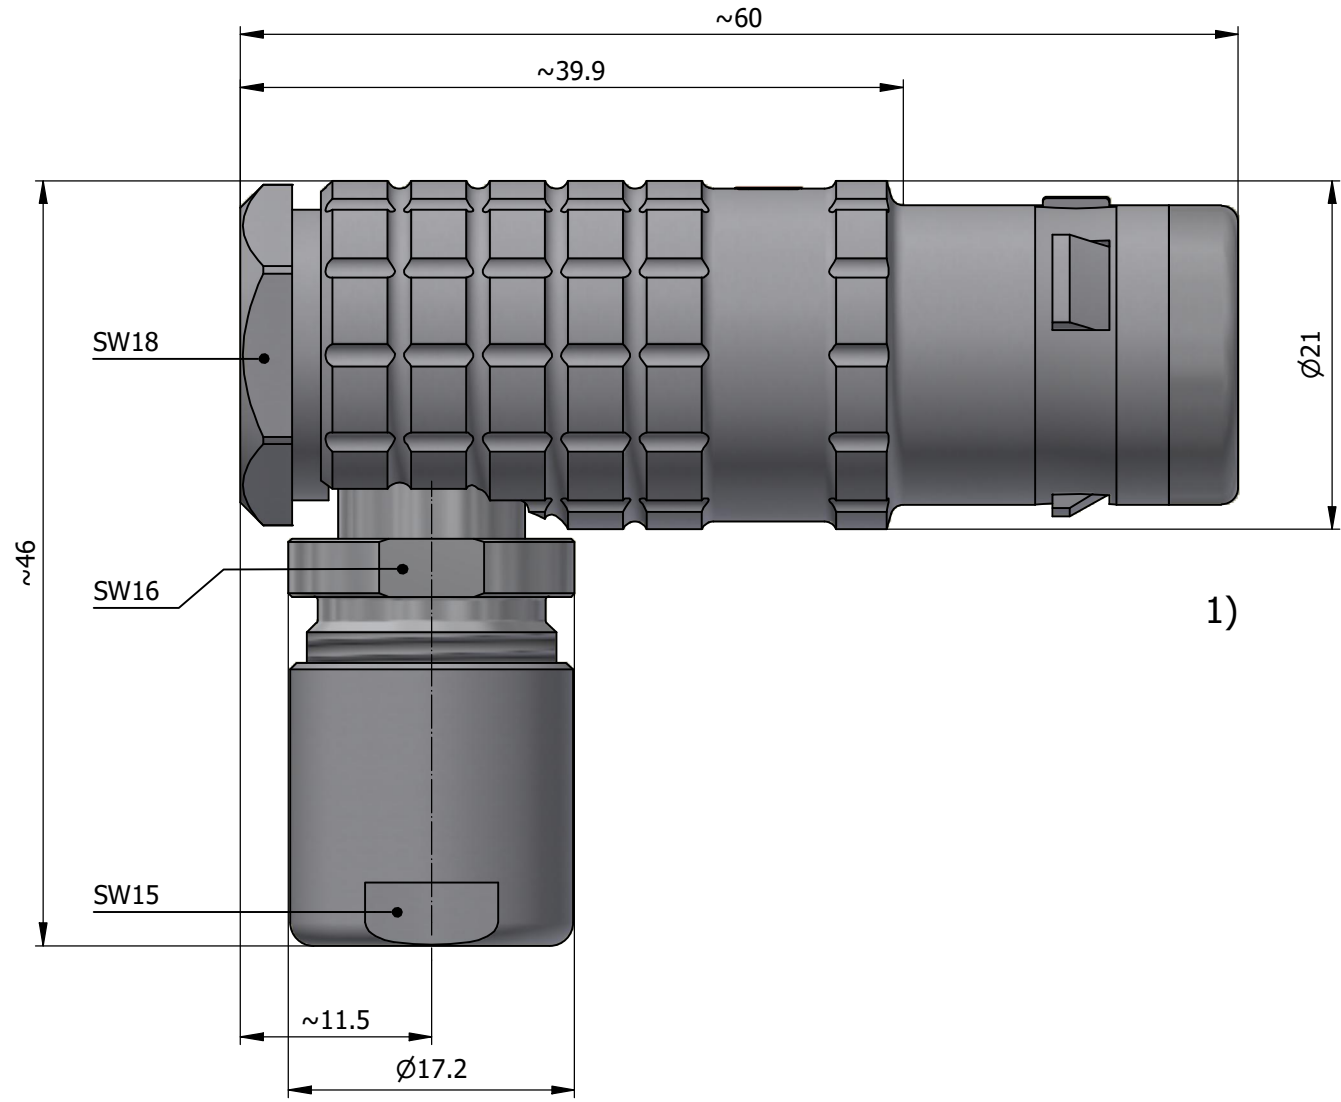

All dimensions are in millimeters (mm)

Alignment Key
Front View

Insert Configuration
Rear View

Note:

1) This picture is generic and for illustrative purposes only, and may show different keying, materials, colour, finish, and contact configuration. Minor shape or feature variations to actual item may be present.

All additional information are documented on the datasheet (See below link or QR Code)
www.lemo.com/pdf/FHG.3K.307.CLAC45E.pdf

Model	Alignment Key	Series	Insert Config.	Housing	Insulator	Contact	Collet Type	Cable Ø	Variant
FHG	.3K	.307	.CLAC45E						