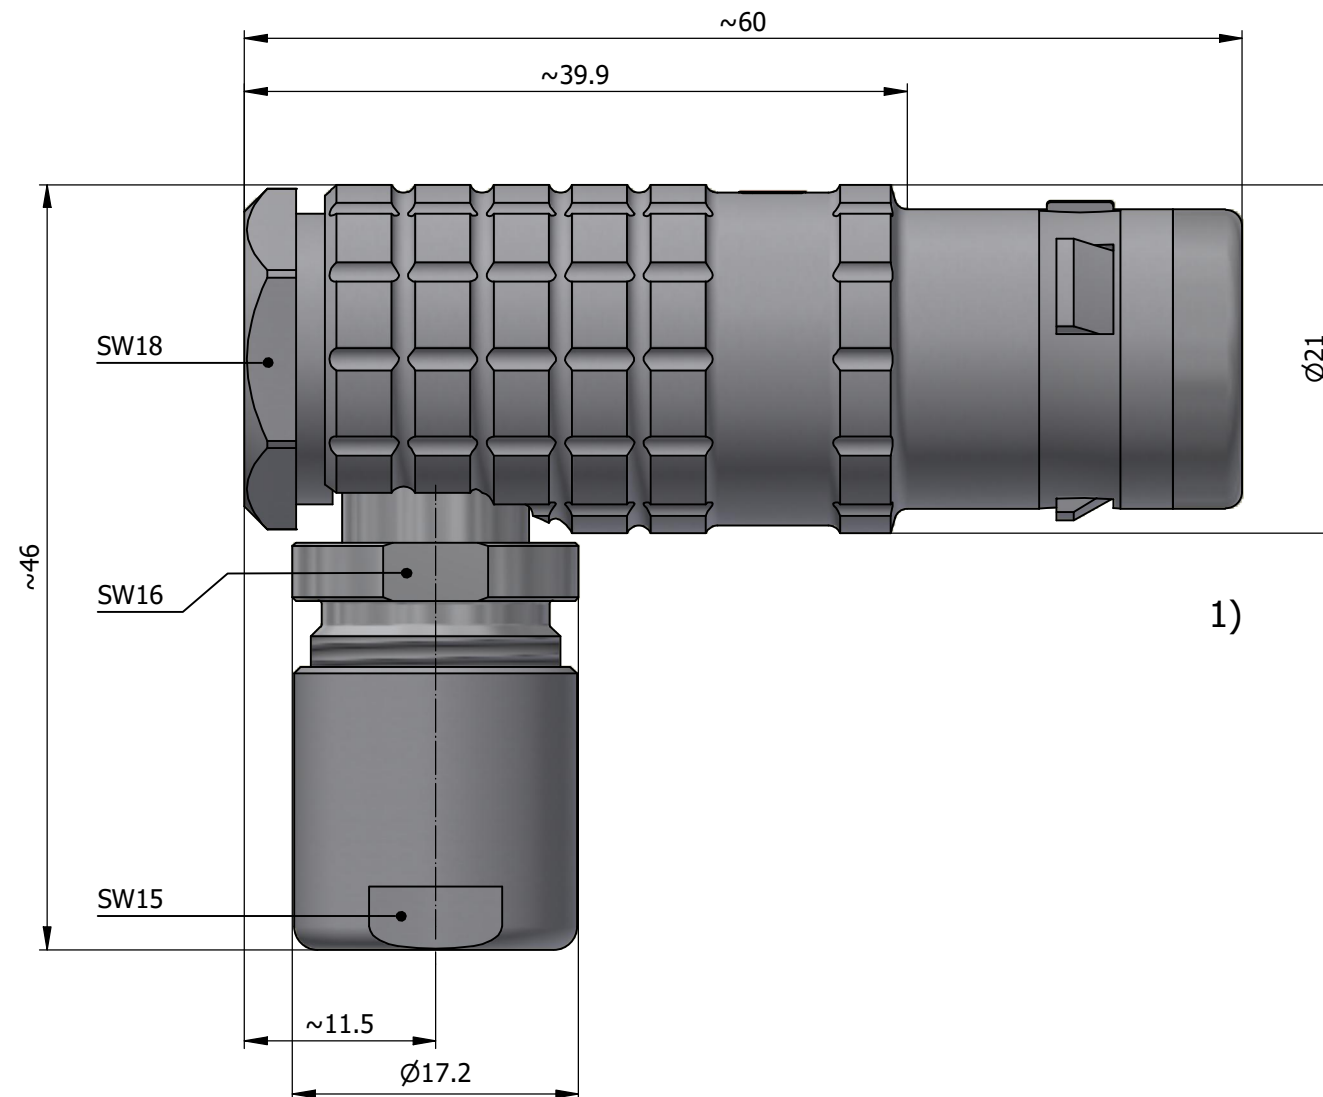

All dimensions are in millimeters (mm)

Alignment Key  
Front View

Insert Configuration  
Rear View

**Note:**

1) This picture is generic and for illustrative purposes only, and may show different keying, materials, colour, finish, and contact configuration. Minor shape or feature variations to actual item may be present.

All additional information are documented on the datasheet (See below link or QR Code)  
[www.lemo.com/pdf/FHG.3K.307.CLAC75.pdf](http://www.lemo.com/pdf/FHG.3K.307.CLAC75.pdf)

Model	Alignment Key	Series	Insert Config.	Housing	Insulator	Contact	Collet Type	Cable Ø	Variant
FHG	.3K	.307	.CLAC75						