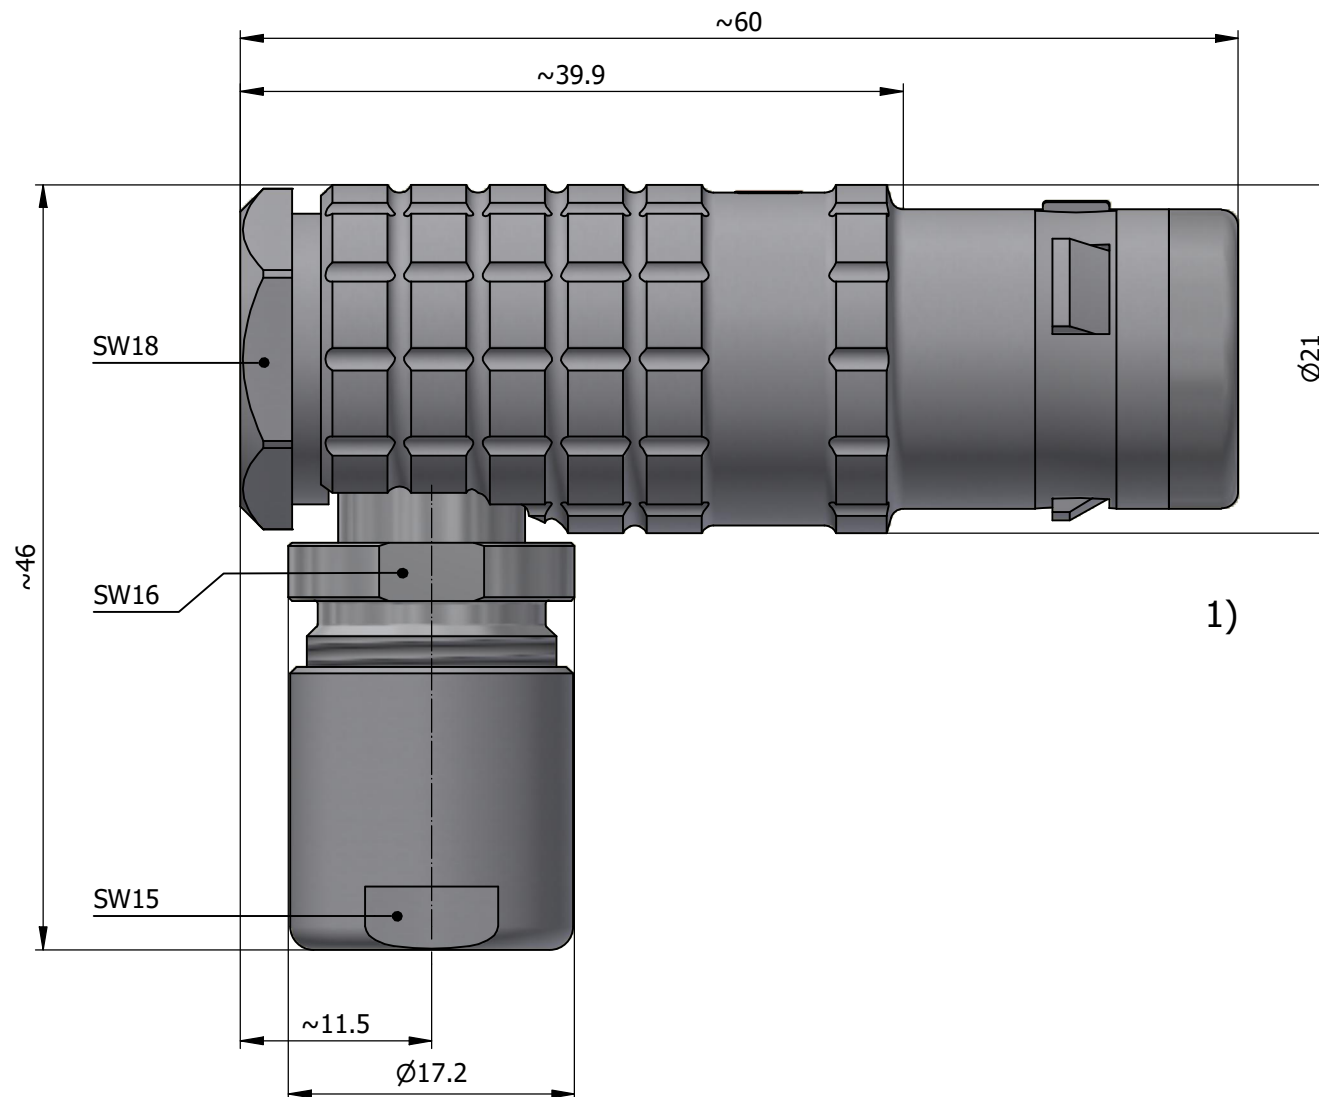

All dimensions are in millimeters (mm)

Alignment Key
Front View

Insert Configuration
Rear View

Note:

1) This picture is generic and for illustrative purposes only, and may show different keying, materials, colour, finish, and contact configuration. Minor shape or feature variations to actual item may be present.

All additional information are documented on the datasheet (See below link or QR Code)
www.lemo.com/pdf/FHG.3K.307.CLAC85.pdf

Model	Alignment Key	Series	Insert Config.	Housing	Insulator	Contact	Collet Type	Cable Ø	Variant
FHG	.3K	.307	.CLAC85						