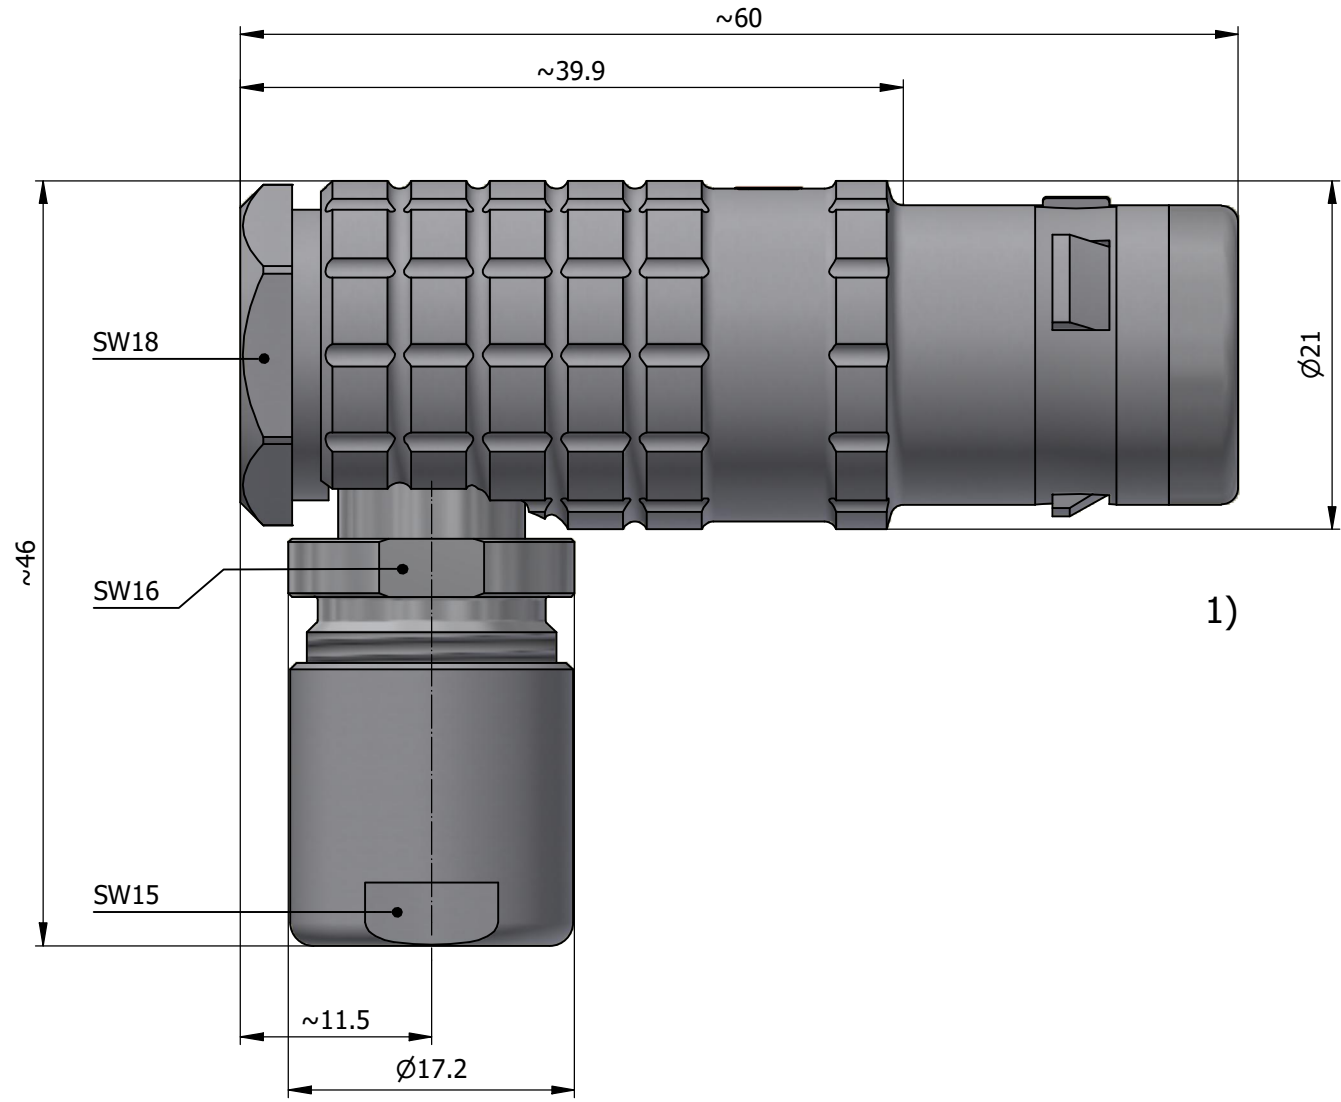

All dimensions are in millimeters (mm)

Alignment Key
Front View

Insert Configuration
Rear View

Note:

1) This picture is generic and for illustrative purposes only, and may show different keying, materials, colour, finish, and contact configuration. Minor shape or feature variations to actual item may be present.

All additional information are documented on the datasheet (See below link or QR Code)
www.lemo.com/pdf/FHG.3K.307.CLAC85E.pdf

Model	Alignment Key	Series	Insert Config.	Housing	Insulator	Contact	Collet Type	Cable Ø	Variant
FHG	.3K	.307	.CLAC85E						