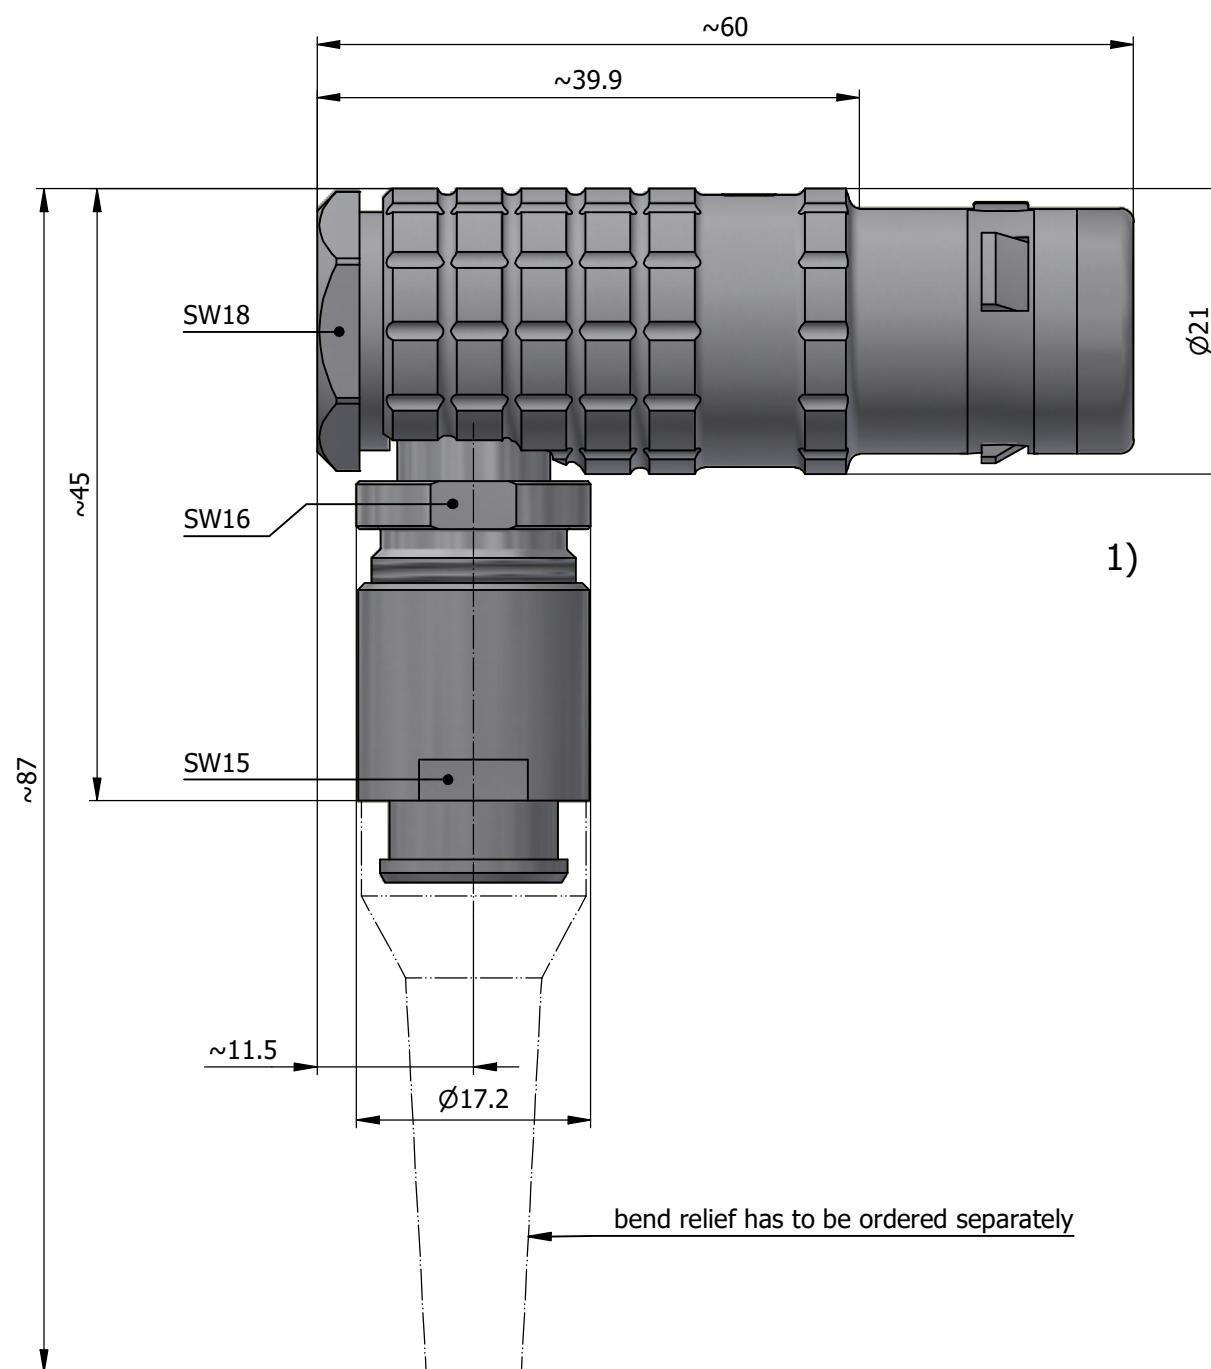

All dimensions are in millimeters (mm)

Alignment Key
Front View

Insert Configuration
Rear View

Note:

1) This picture is generic and for illustrative purposes only, and may show different keying, materials, colour, finish, and contact configuration. Minor shape or feature variations to actual item may be present.

All additional information are documented on the datasheet (See below link or QR Code)
www.lemo.com/pdf/FHG.3K.308.CLAC65Z.pdf

Model	Alignment Key	Series	Insert Config.	Housing	Insulator	Contact	Collet Type	Cable ϕ	Variant
FHG	.3K	.308	.CLAC65Z						

Datasheet

Elbow (90°) plug with cable collet for bend relief
 Series 3K

LEMO
 LEMO SA
 Chemin des Champs-Courbes 28
 1024 Ecublens - SWITZERLAND

Tel. (+41 21) 695 16 00
 email : info@lemo.com
 www.lemo.com

CD

Drawn	17.12.2024	MARI / MARI
Checked	17.12.2024	MARI
Modified	00	17.12.2024 / MARI
DO NOT SCALE DRAWING		

FHG.3K.308.CLAC65Z